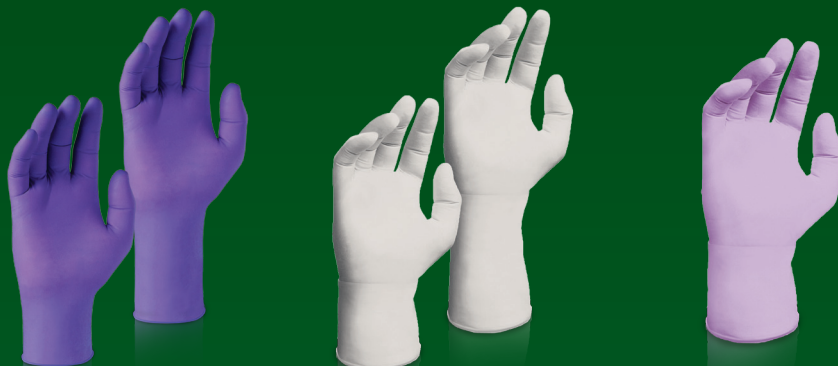

**RightCycle\***

by KIMBERLY-CLARK PROFESSIONAL\*

# GLOVE RECYCLING BIN

Please place **ONLY** used  
**KIMBERLY-CLARK\*** Gloves in  
this receptacle to be recycled.

Purchase gloves from Fisher Scientific via iBuy.

Exceptional  
Workplaces\*

A Thermo Fisher Scientific Brand