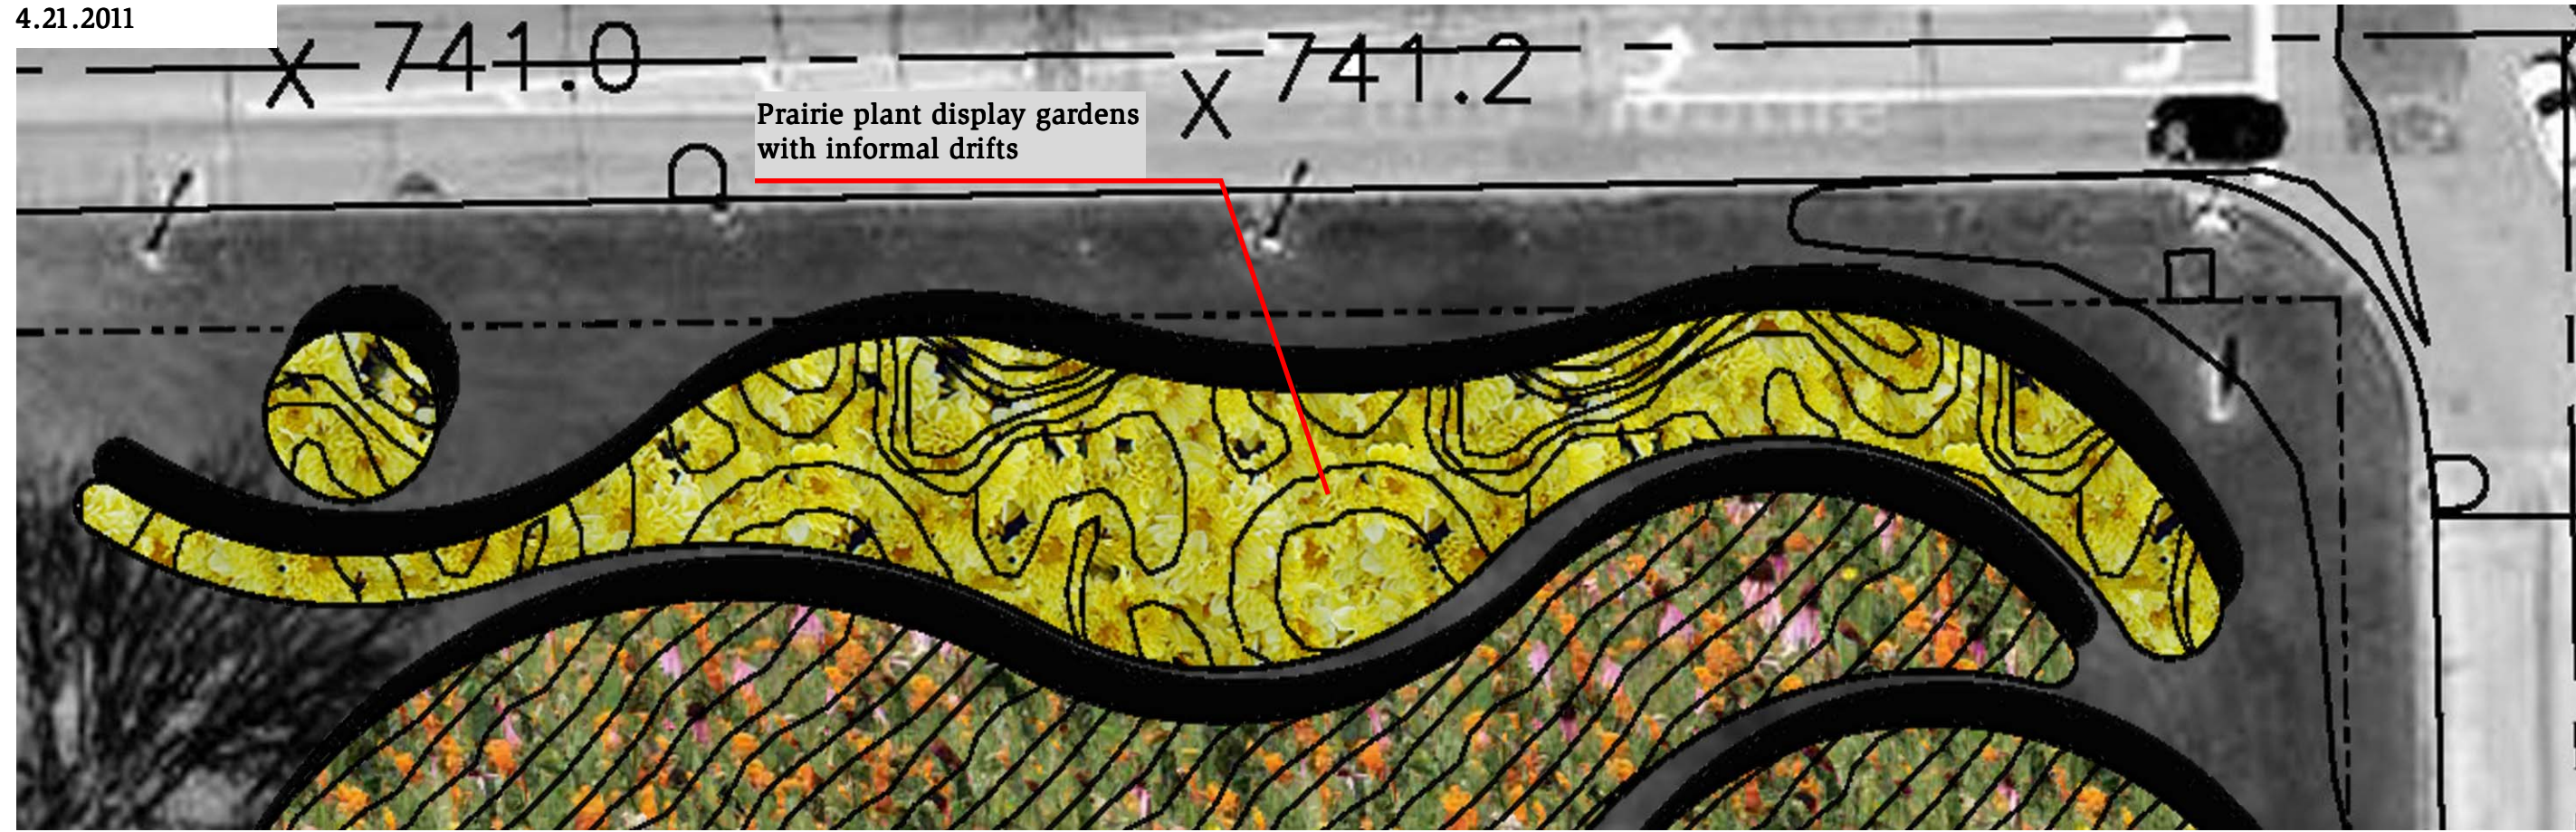

The Prairie at Florida and Orchard