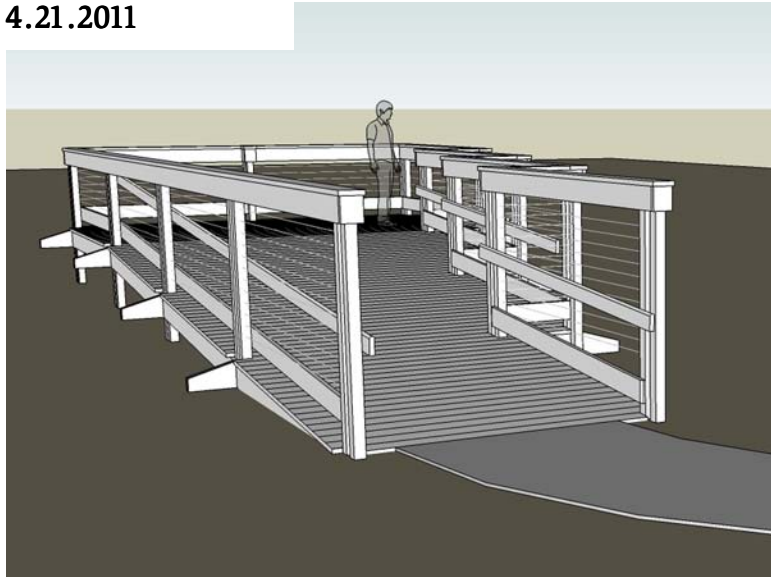

4.21.2011

james urban, asla

The Prairie at Florida and Orchard

Interpretive signage