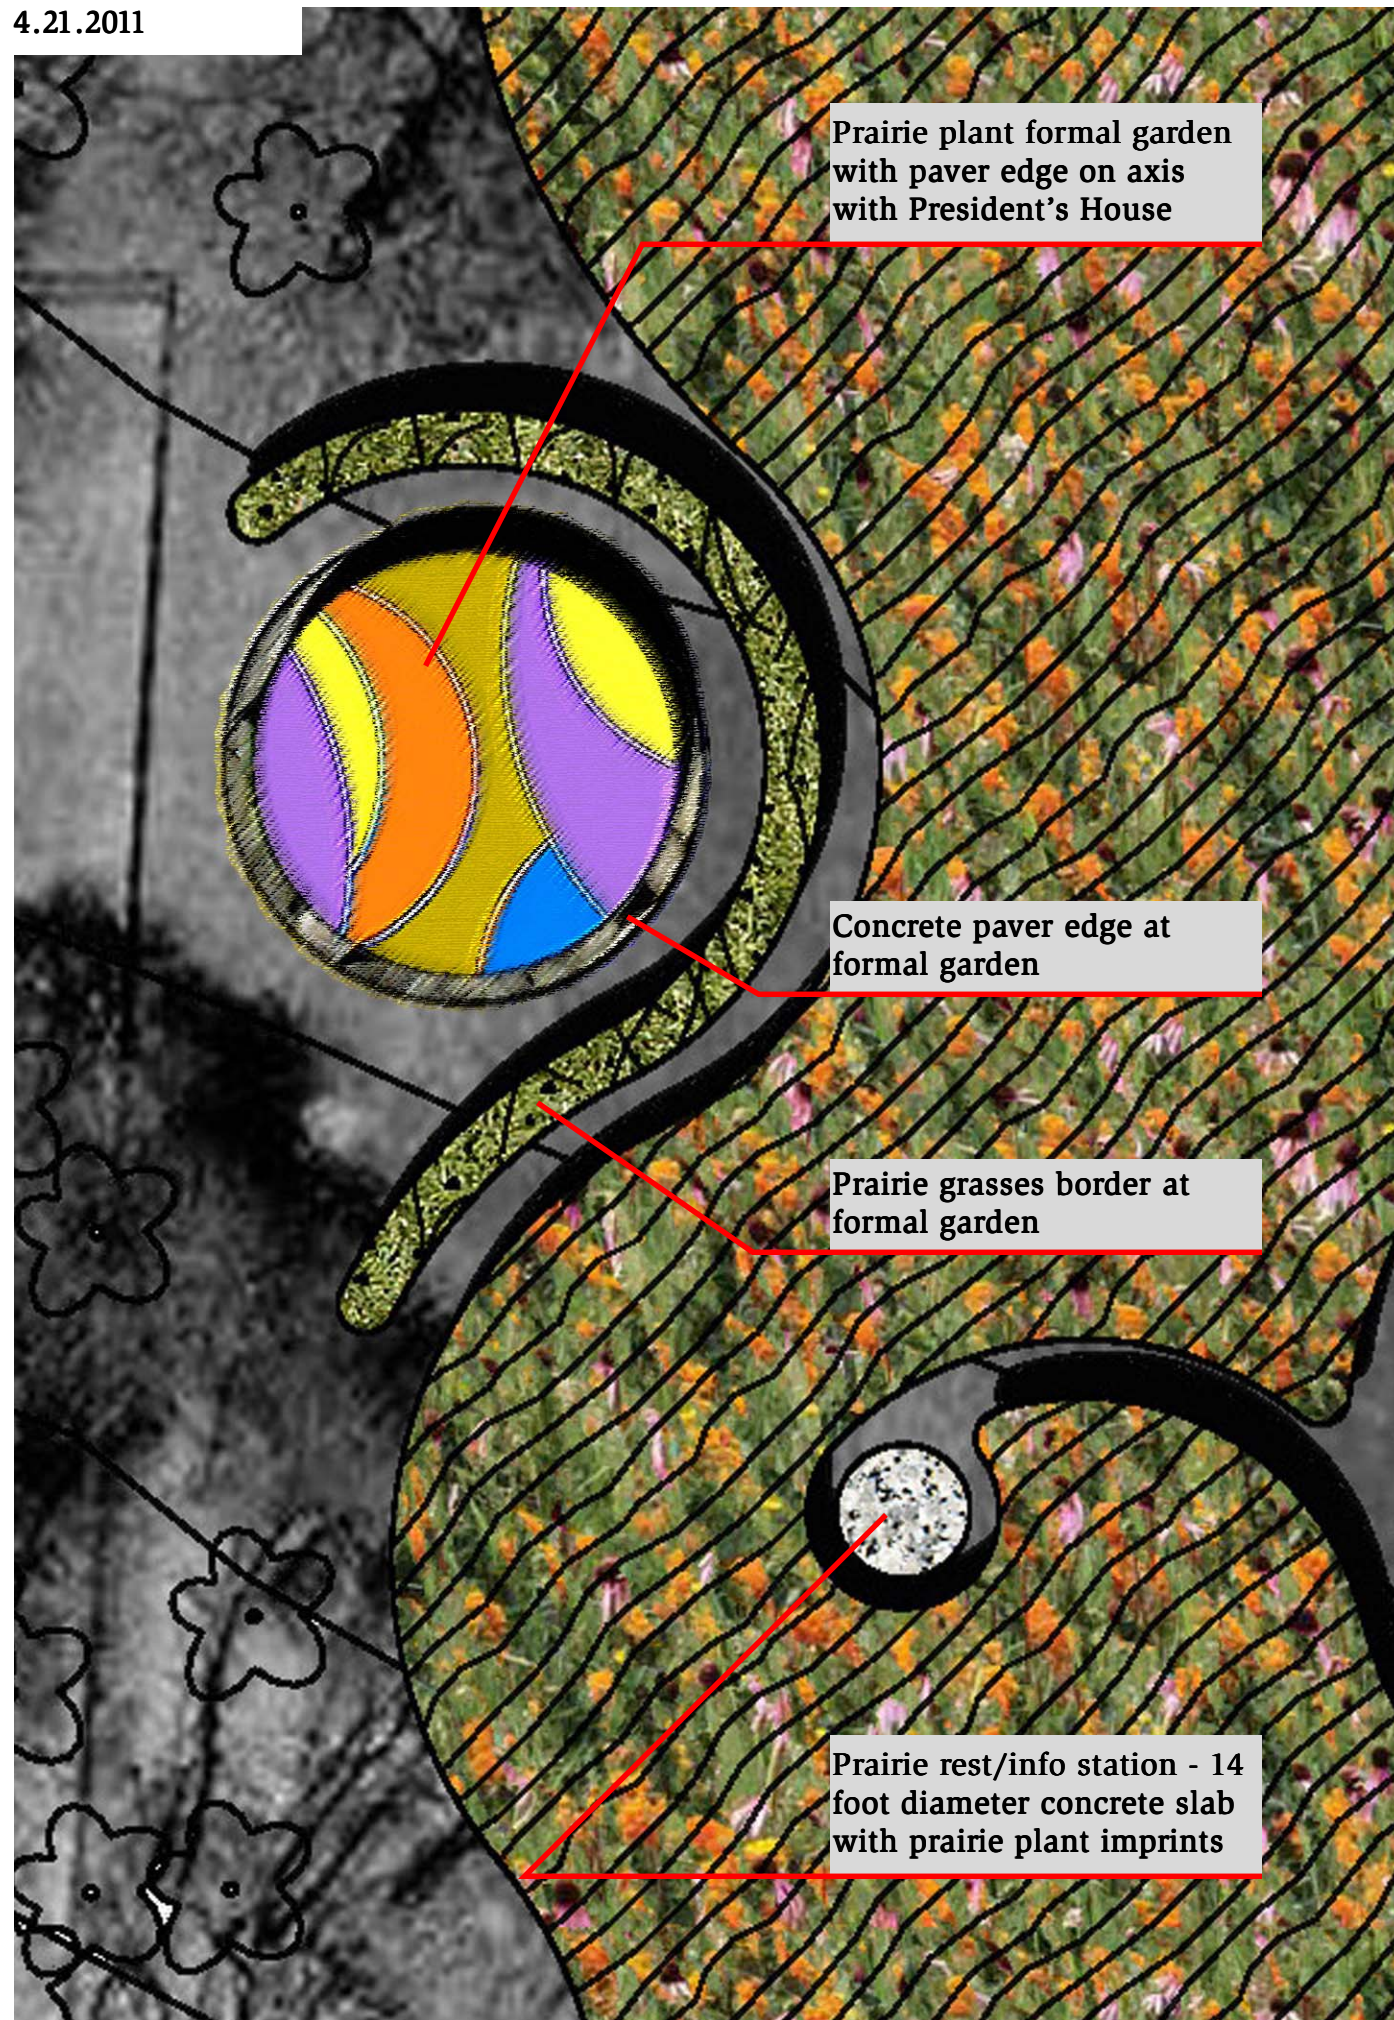

Prairie plant formal garden with paver edge on axis with President's House

Wood ramp and viewing platform

Accessible paving walkway

5 parking spaces (1 accessible)

Six foot wide mown pathways

Existing prairie plantings

*Vernonia fasciculata* common ironweed

*Echinacea purpurea* purple coneflower

*Echinacea pallida* pale purple coneflower

*Aster novae-angliae* New England aster

*Liatris pycnostachya* blazing star

*Sporobolus heterolepis* prairie dropseed

*Panicum virgatum* switch grass

# The Prairie at Florida and Orchard

Prairie plant formal garden with paver edge on axis with President's House

Concrete paver edge at formal garden

Prairie grasses border at formal garden

Prairie rest/info station - 14 foot diameter concrete slab with prairie plant imprints