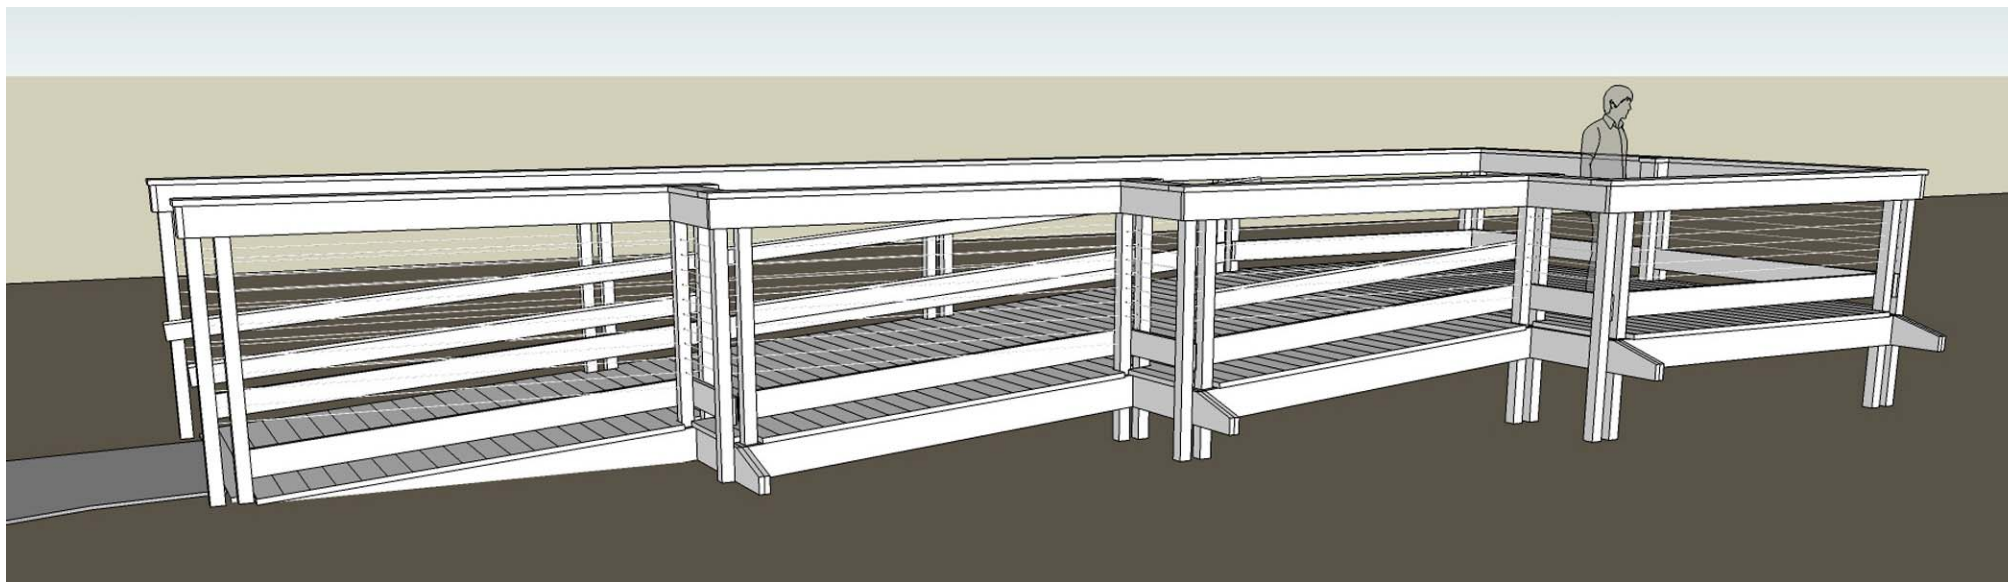

# The Prairie at Florida and Orchard

Interpretive signage

Cable rail infill

Plan at wood ramp and viewing platform

Pressure treated "CederTone" wood for handrails, decking, posts, and support structure