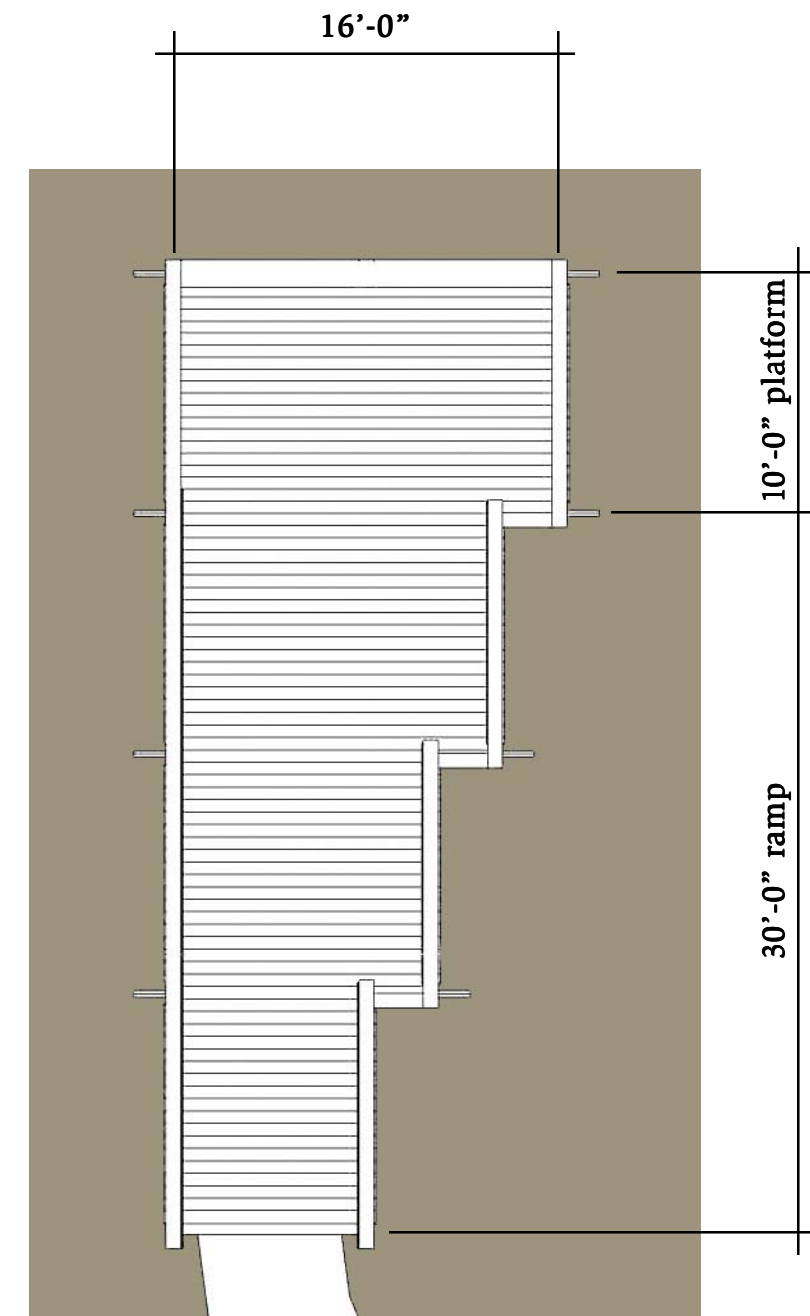

Plan at wood ramp and viewing platform

Pressure treated "CederTone" wood for handrails, decking, posts, and support structure