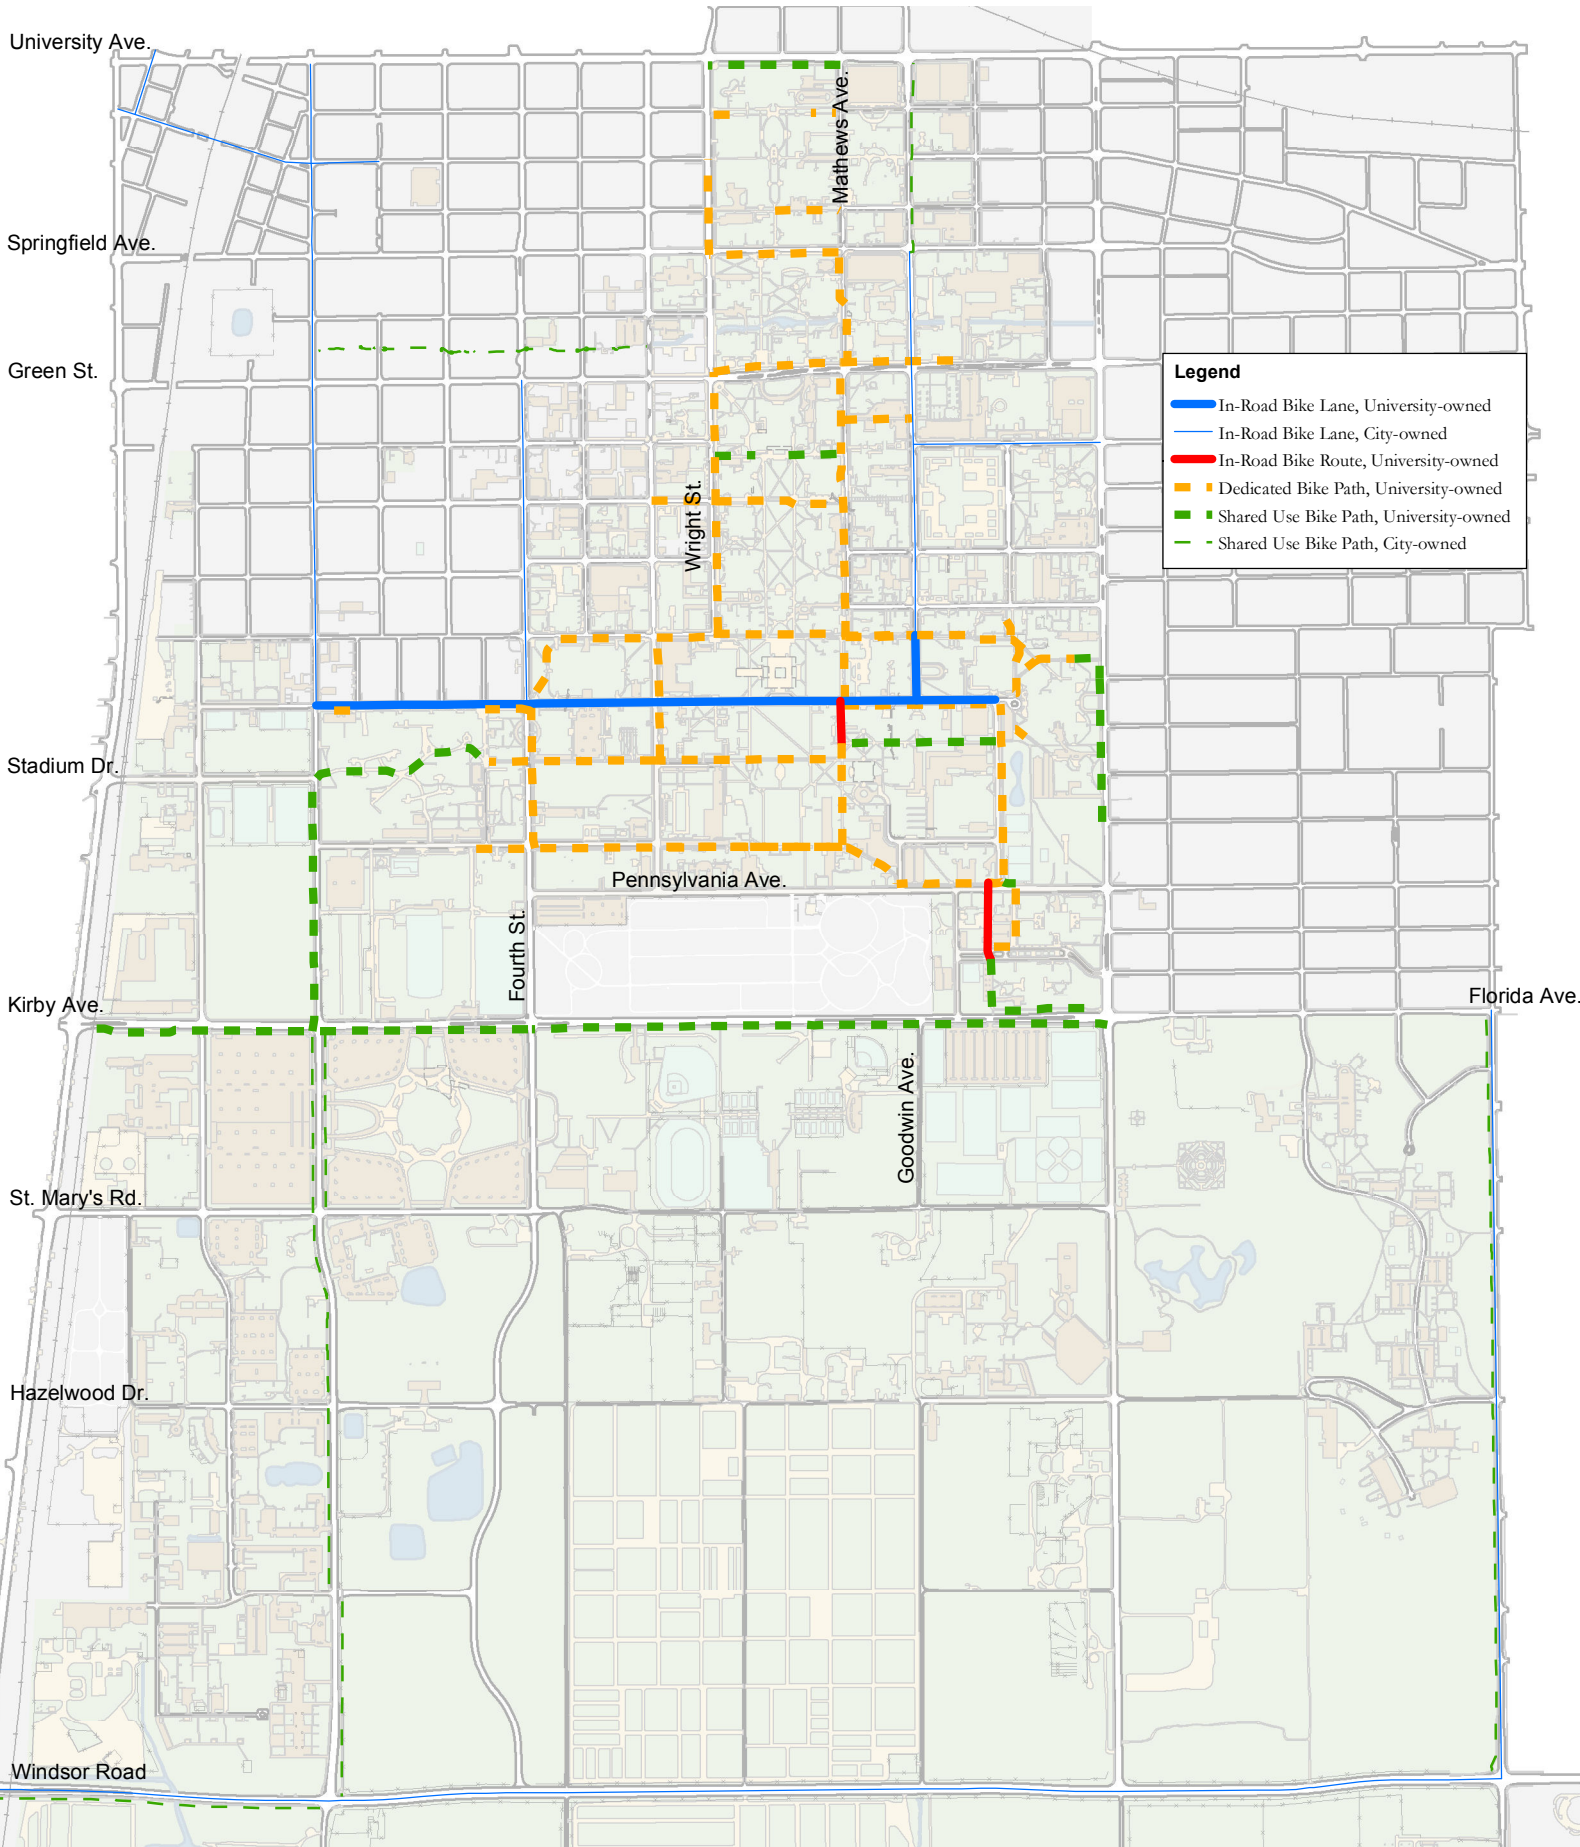

Existing Campus Bicycle Network

File: GIS_251.mxd, May 09, 2013