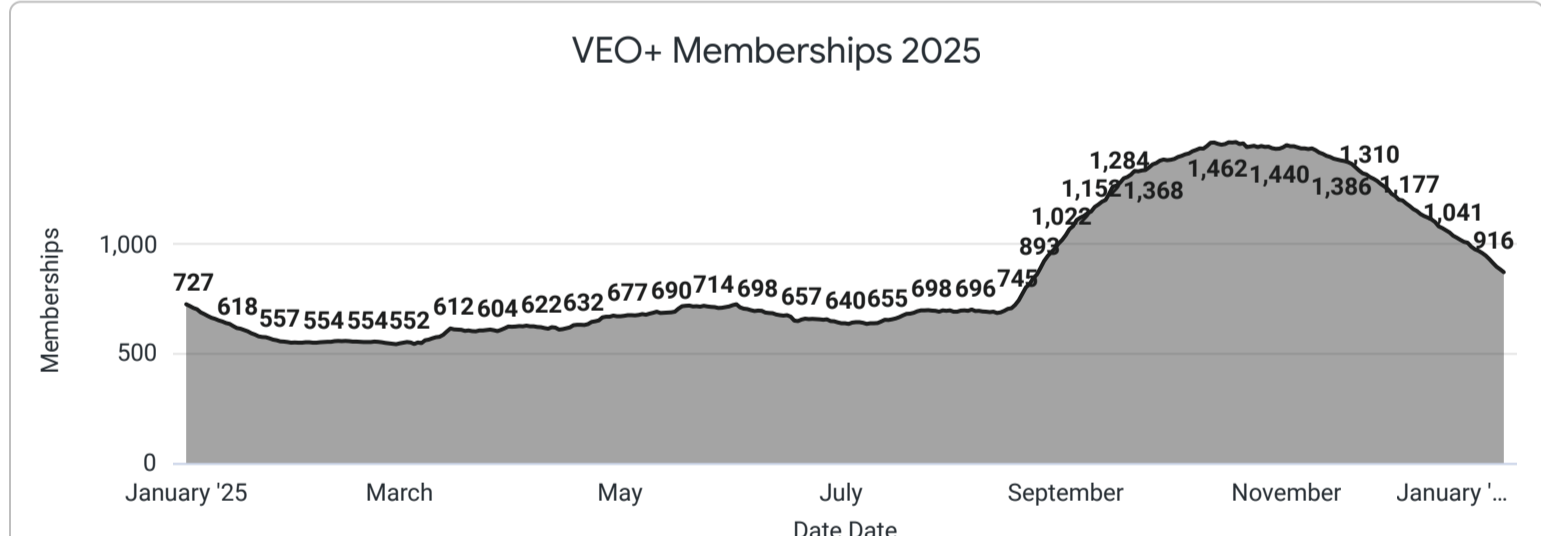

2025

| | Total Rides | Median Distance Per Ride (Miles) | Median Minutes Per Ride | Active Customers | Total Ride Distance (Miles) | Total Riding Minutes |
|---|-------------|----------------------------------|-------------------------|------------------|-----------------------------|----------------------|
| 1 | 485,042 | 1.326 | 6 | 33,750 | 862,855.7... | 3,991,112 |

2024

| | Total Rides | Median Distance Per Ride (Miles) | Median Minutes Per Ride | Active Customers | Total Ride Distance (Miles) | Total Riding Minutes |
|---|-------------|----------------------------------|-------------------------|------------------|-----------------------------|----------------------|
| 1 | 428,388 | 1.113 | 6 | 29,904 | 643,930.6... | 4,607,871 |

148,059

VEO+ Member Trips Last Year