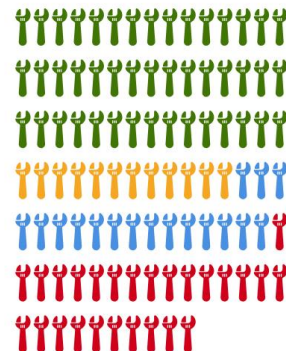

Our Fabulous Fixers

107

Student (44.86%)
Faculty (12.15%)
Staff (16.82%)
Community / Non-University (26.17%)

Battery Recycling
(Since 2017)

398 lbs