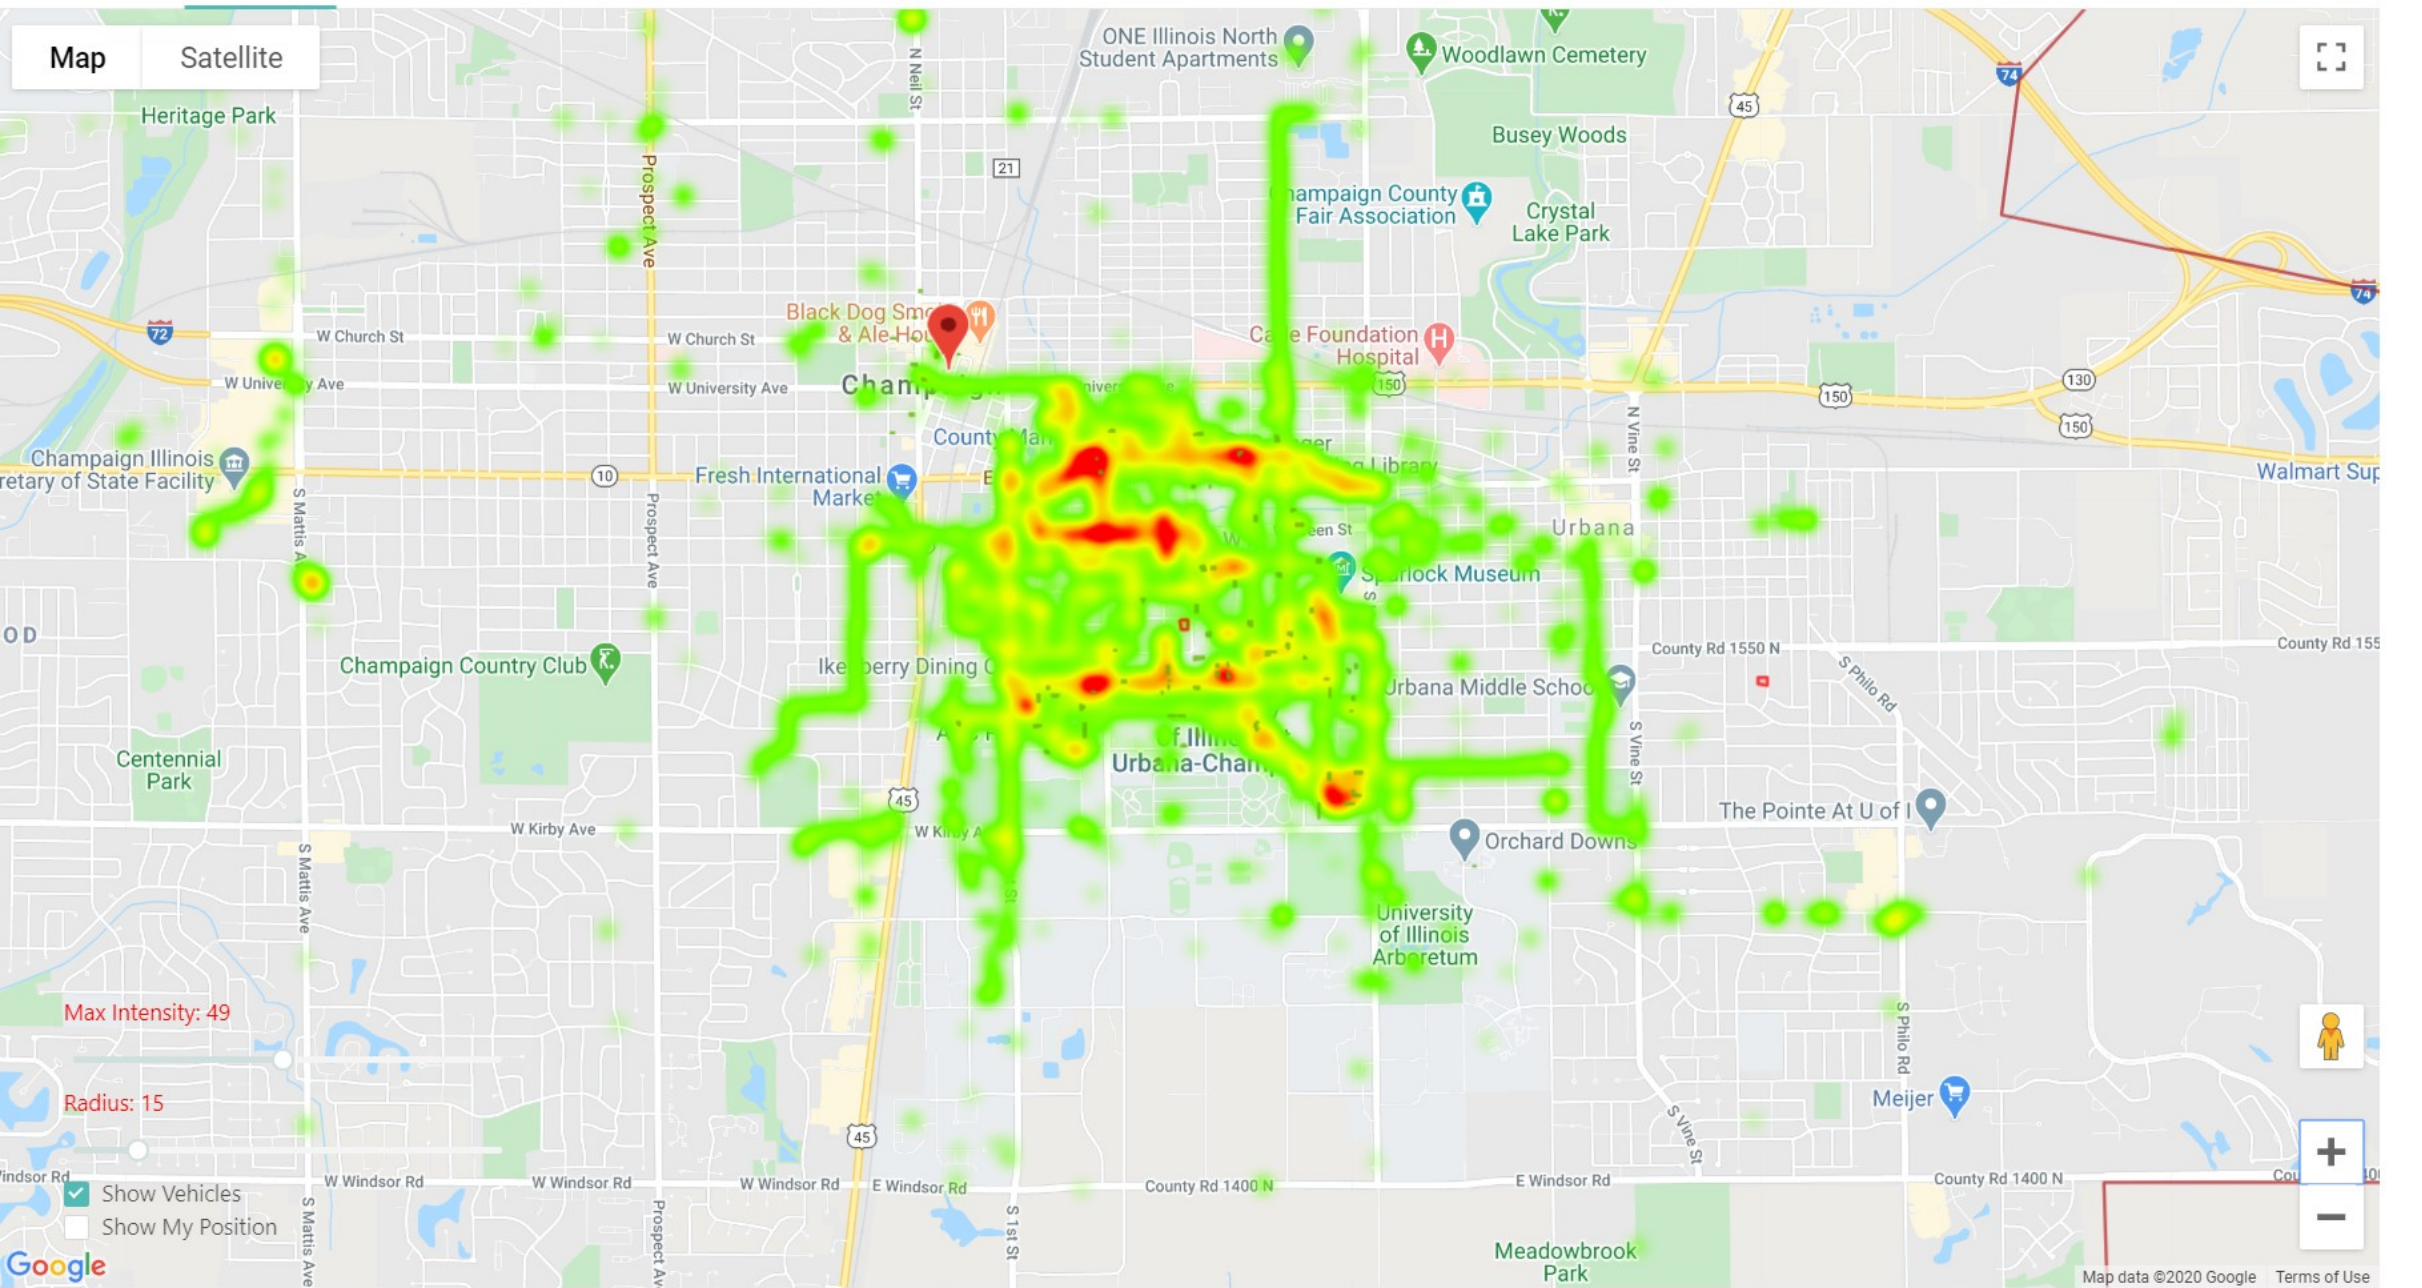

Map

Satellite

Max Intensity: 49

Radius: 15

Show Vehicles

Show My Position

Map data ©2020 Google Terms of Use

Path of Ride ▾

Time: 2020-03-01 00:00:0 ~ 2020-03-31 23:59:5 📅

Weekday : select ▾

Hours : select ▾ ~ select ▾

Type : select ▾

Reset

Get HeatMap