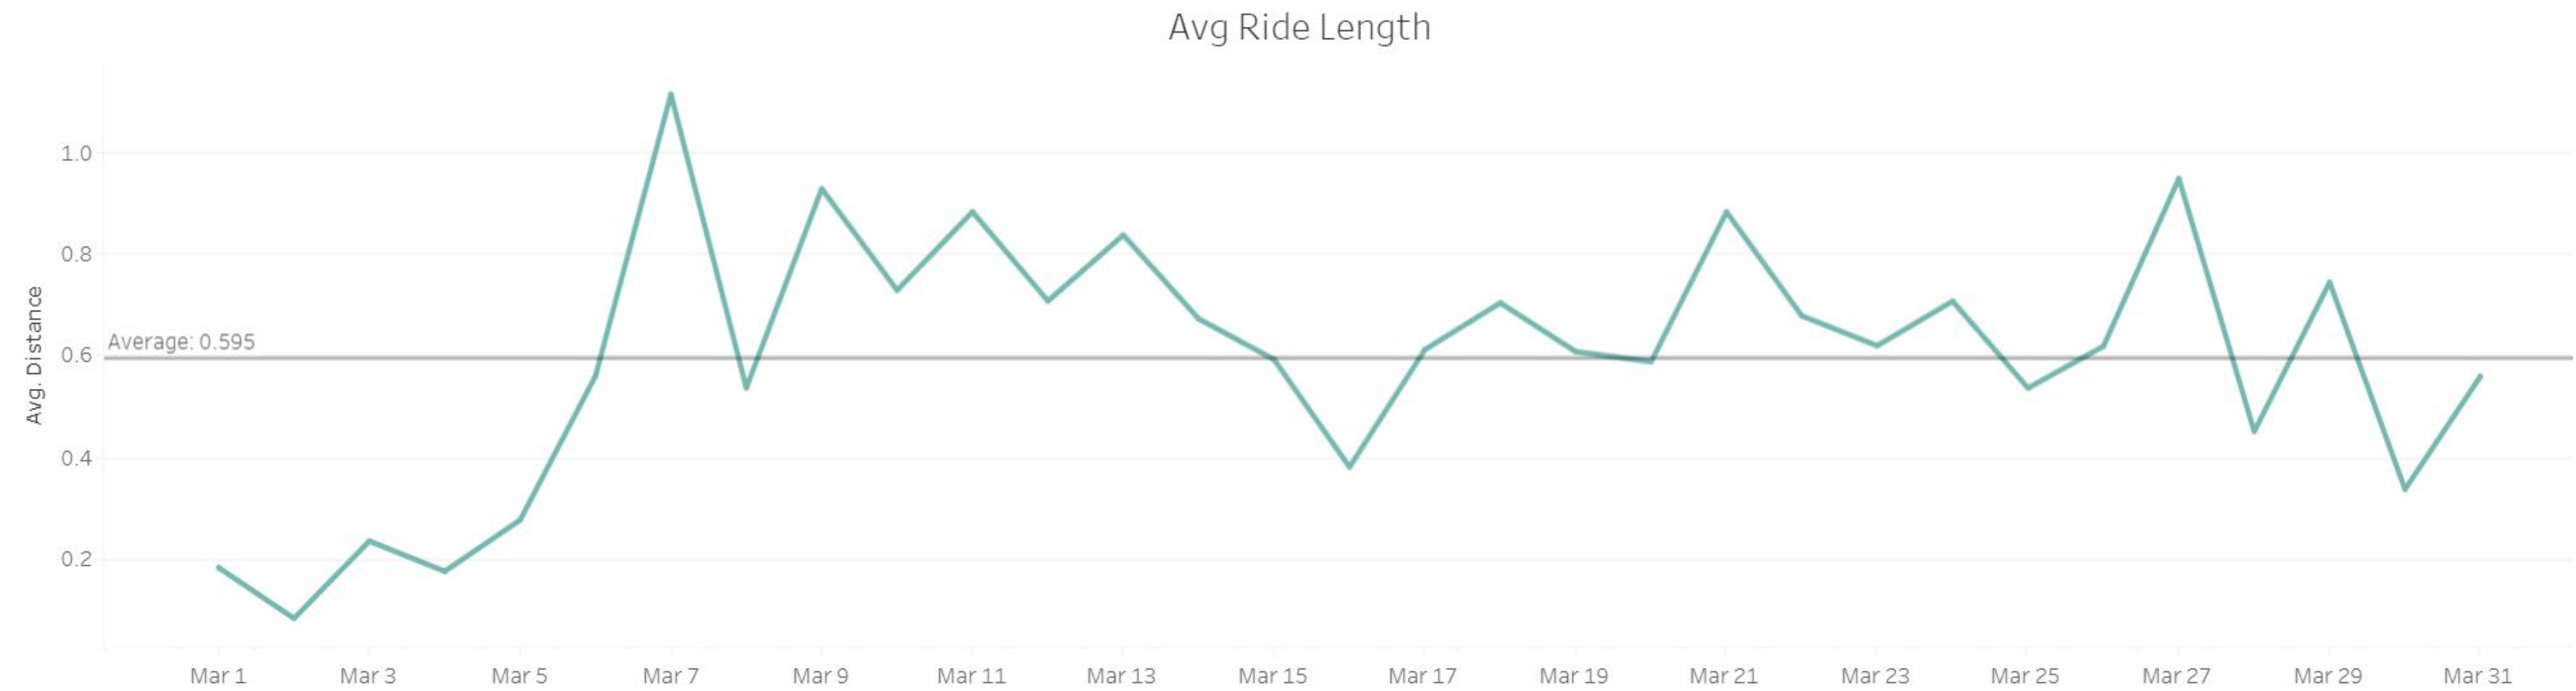

UIUC

March 2021 Review

March Review of Ridership

Riding Trend

Total Rides (3/1-3/31)

Total Ebikes: 4730

Average Rides/Day: 152

Rides/Day/Unit: .7

Average Fleet Size: 200 - starting to get bikes out and increasing based on parts available and labor.

We have 400 out currently

March Review of Users

Customers Trend

Unique Users: 1323

March Statistics 2021

Average Ride Length: .6 miles

Average Ride Time: 7.5 Minutes

Total Miles: 2990

Total Collisions reported: 0

Total CS Tickets: 115

Main Issues:

Timer started but bike remained
Locked: 50

Forgot to Lock: 6

Mechanical issue: 17

Private property: 3

The rest are either app based or
non market related questions (jobs,
scooters etc)

March Heat Maps / Start of Ride - Champaign

Start of Ride Time: Weekday: Hours: ~ Type: