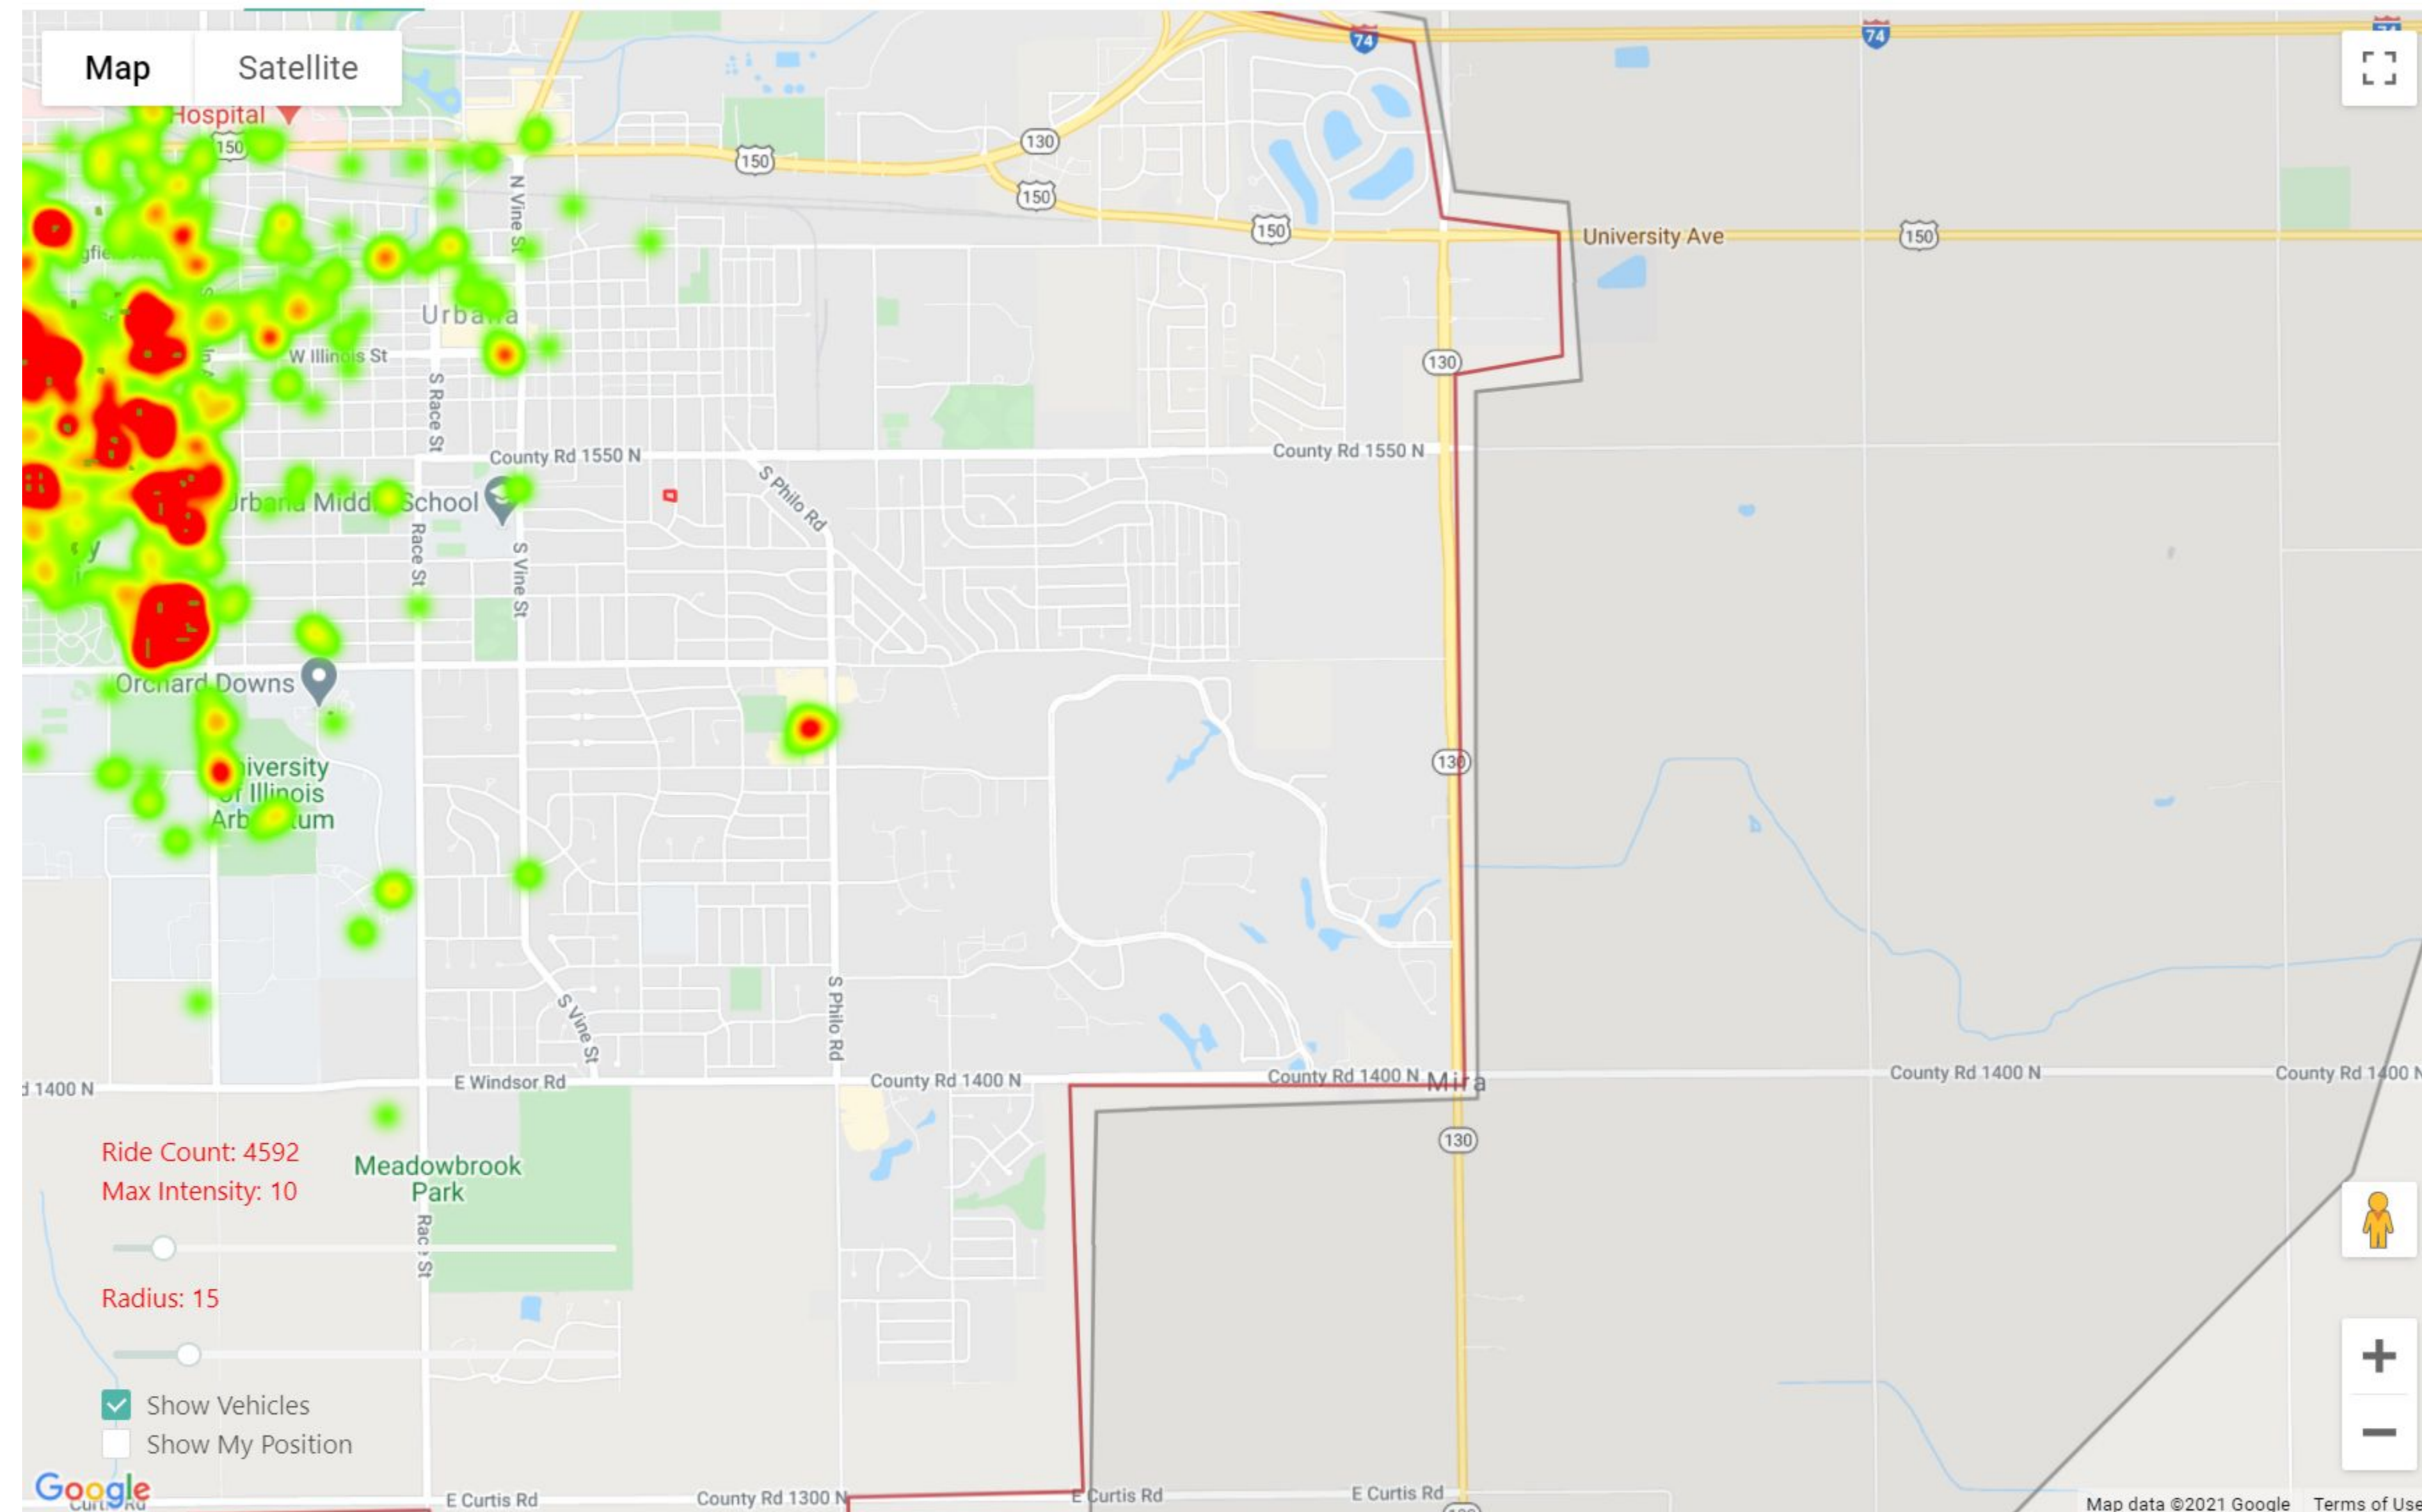

March Heat Maps / Start of Ride - Urbana

Start of Ride Time: ~ Weekday: Hours: ~ Type: