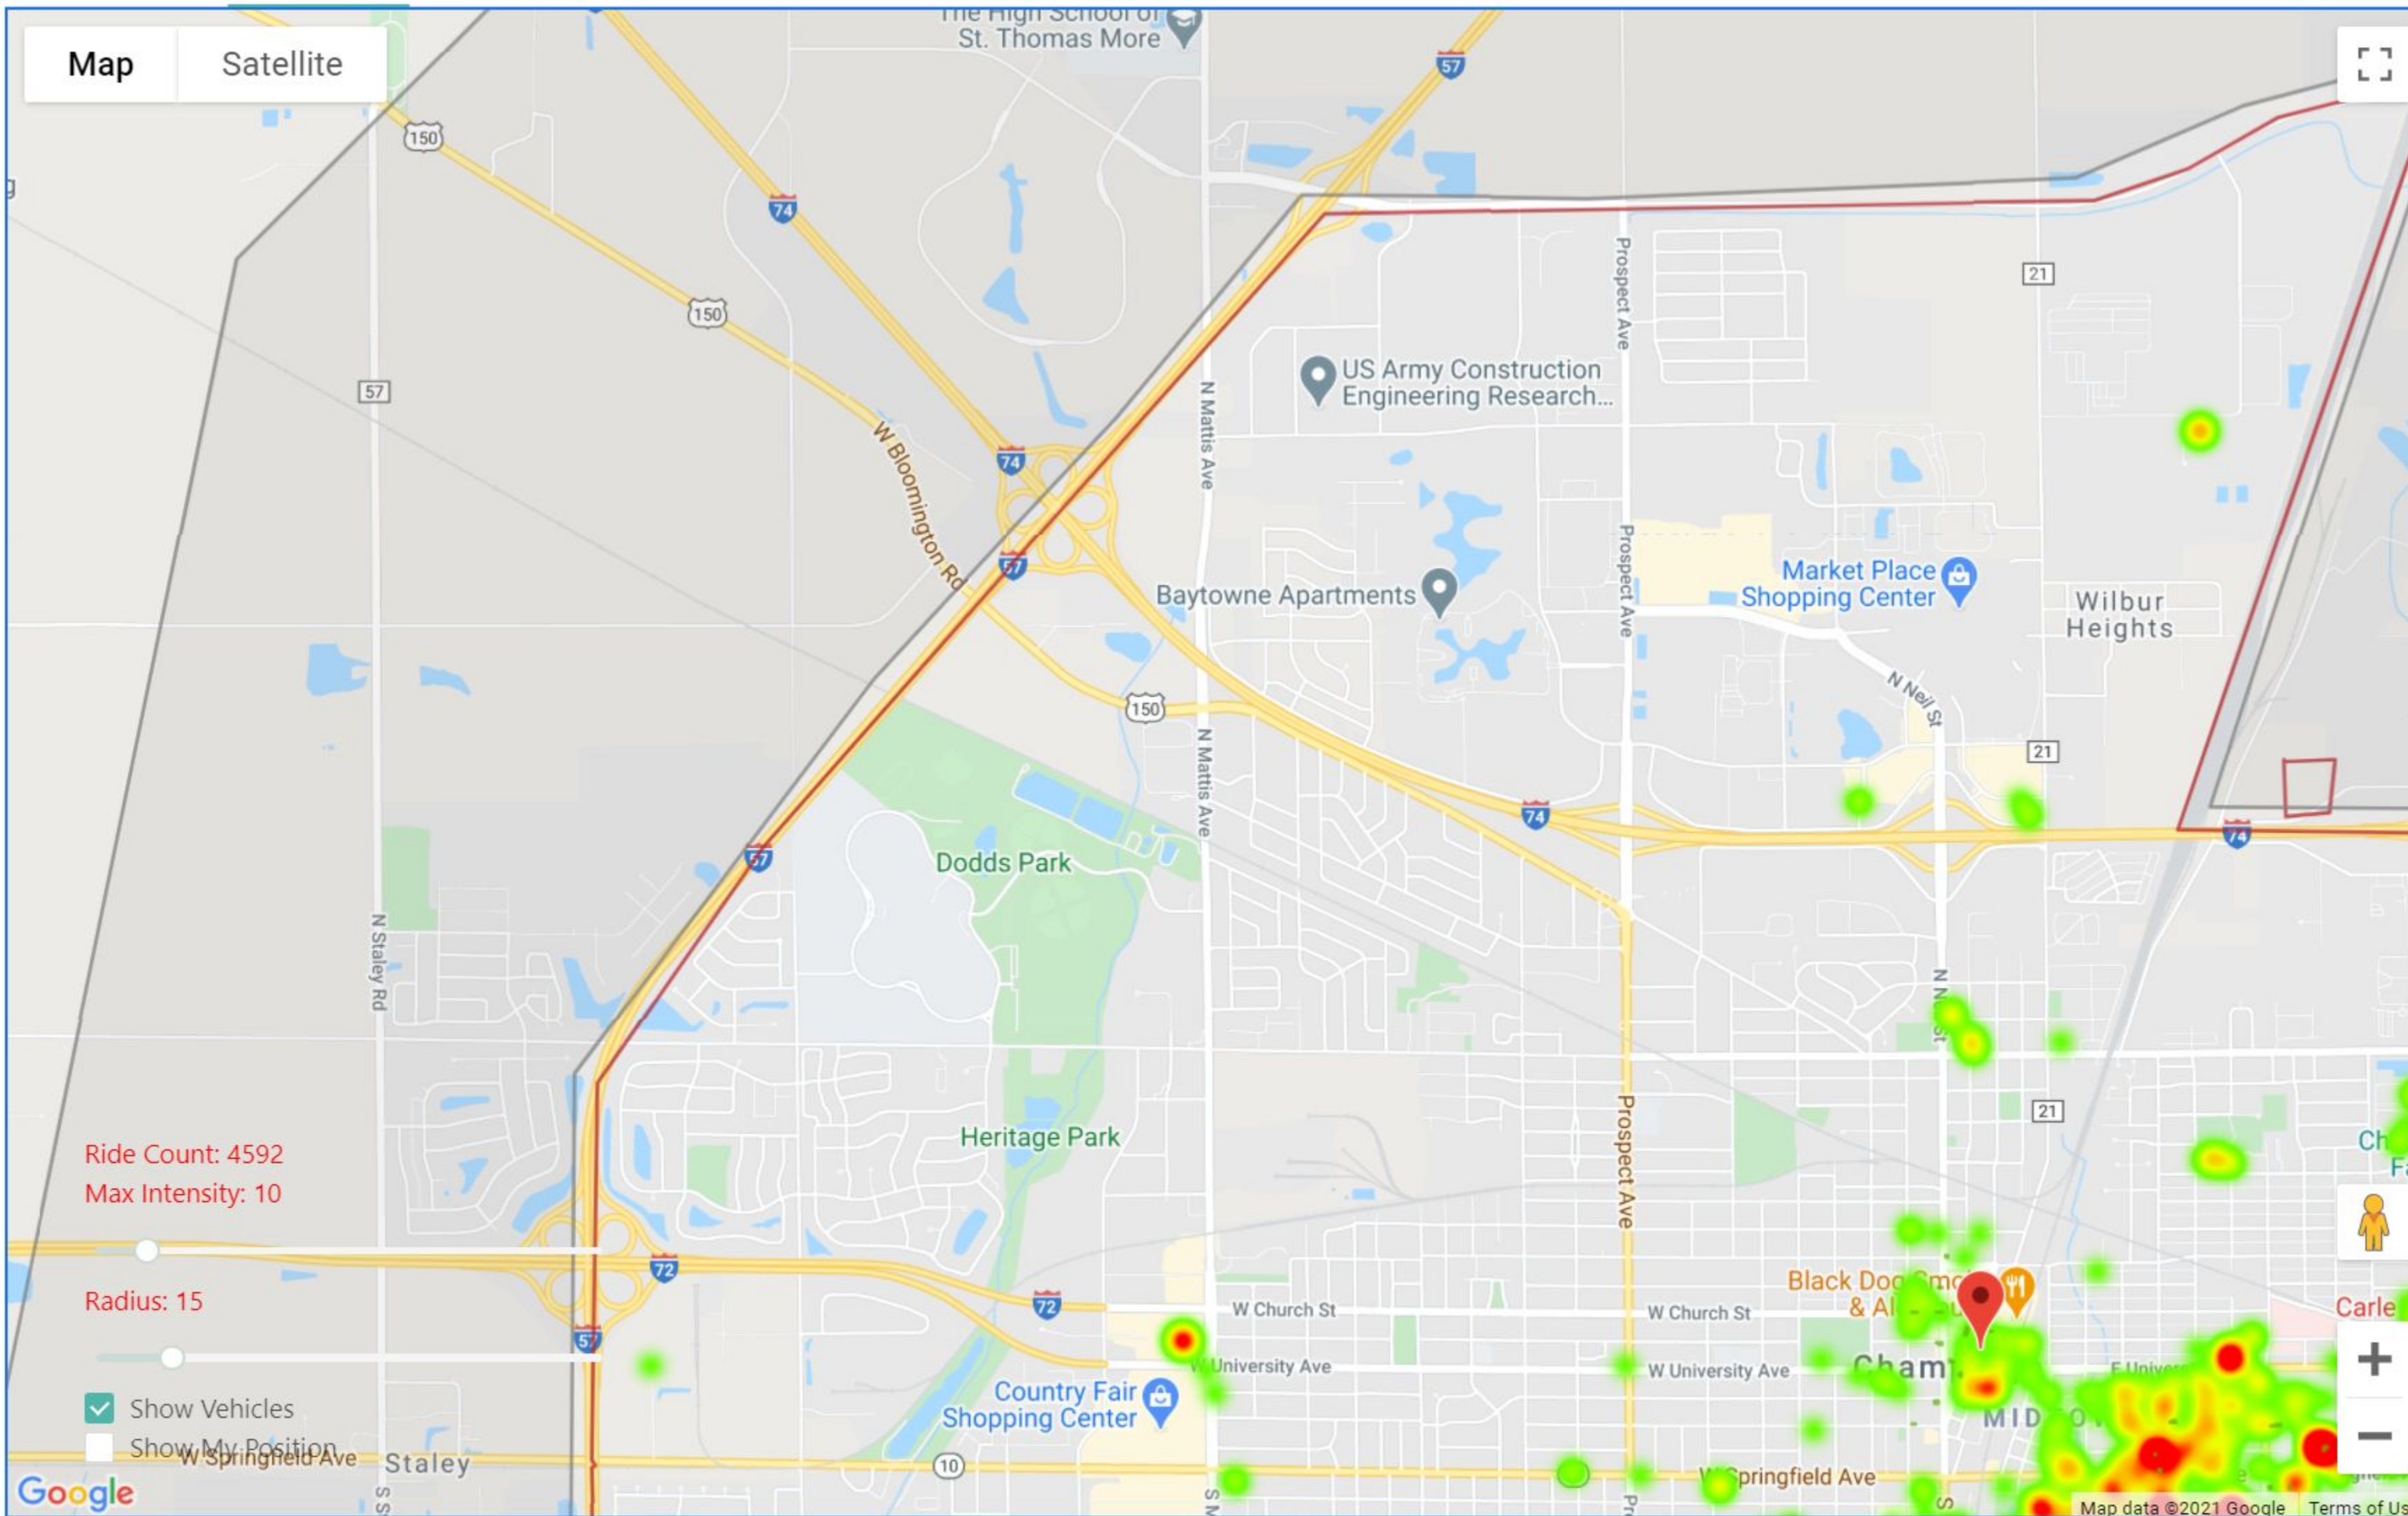

Average Ride Length: .6 miles

Average Ride Time: 7.5 Minutes

Total Miles: 2990

Total Collisions reported: 0

Total CS Tickets: 115

Main Issues:

Timer started but bike remained
Locked: 50

Forgot to Lock: 6

Mechanical issue: 17

Private property: 3

The rest are either app based or
non market related questions (jobs,
scooters etc)

March Heat Maps / Start of Ride - Champaign

Start of Ride Time: Weekday: Hours: ~ Type:

March Heat Maps / End of Ride - Champaign

End of Ride Time: 2021-03-01 00:00 ~ 2021-03-31 23:59 Weekday: Hours: ~ Type:

March Heat Maps / End of Ride - Urbana

End of Ride ▾ Time: 2021-03-01 00:00 ~ 2021-03-31 23:59 📅 Weekday: select ▾ Hours: select ▾ ~ select ▾ Type: select ▾ Reset Get HeatMap