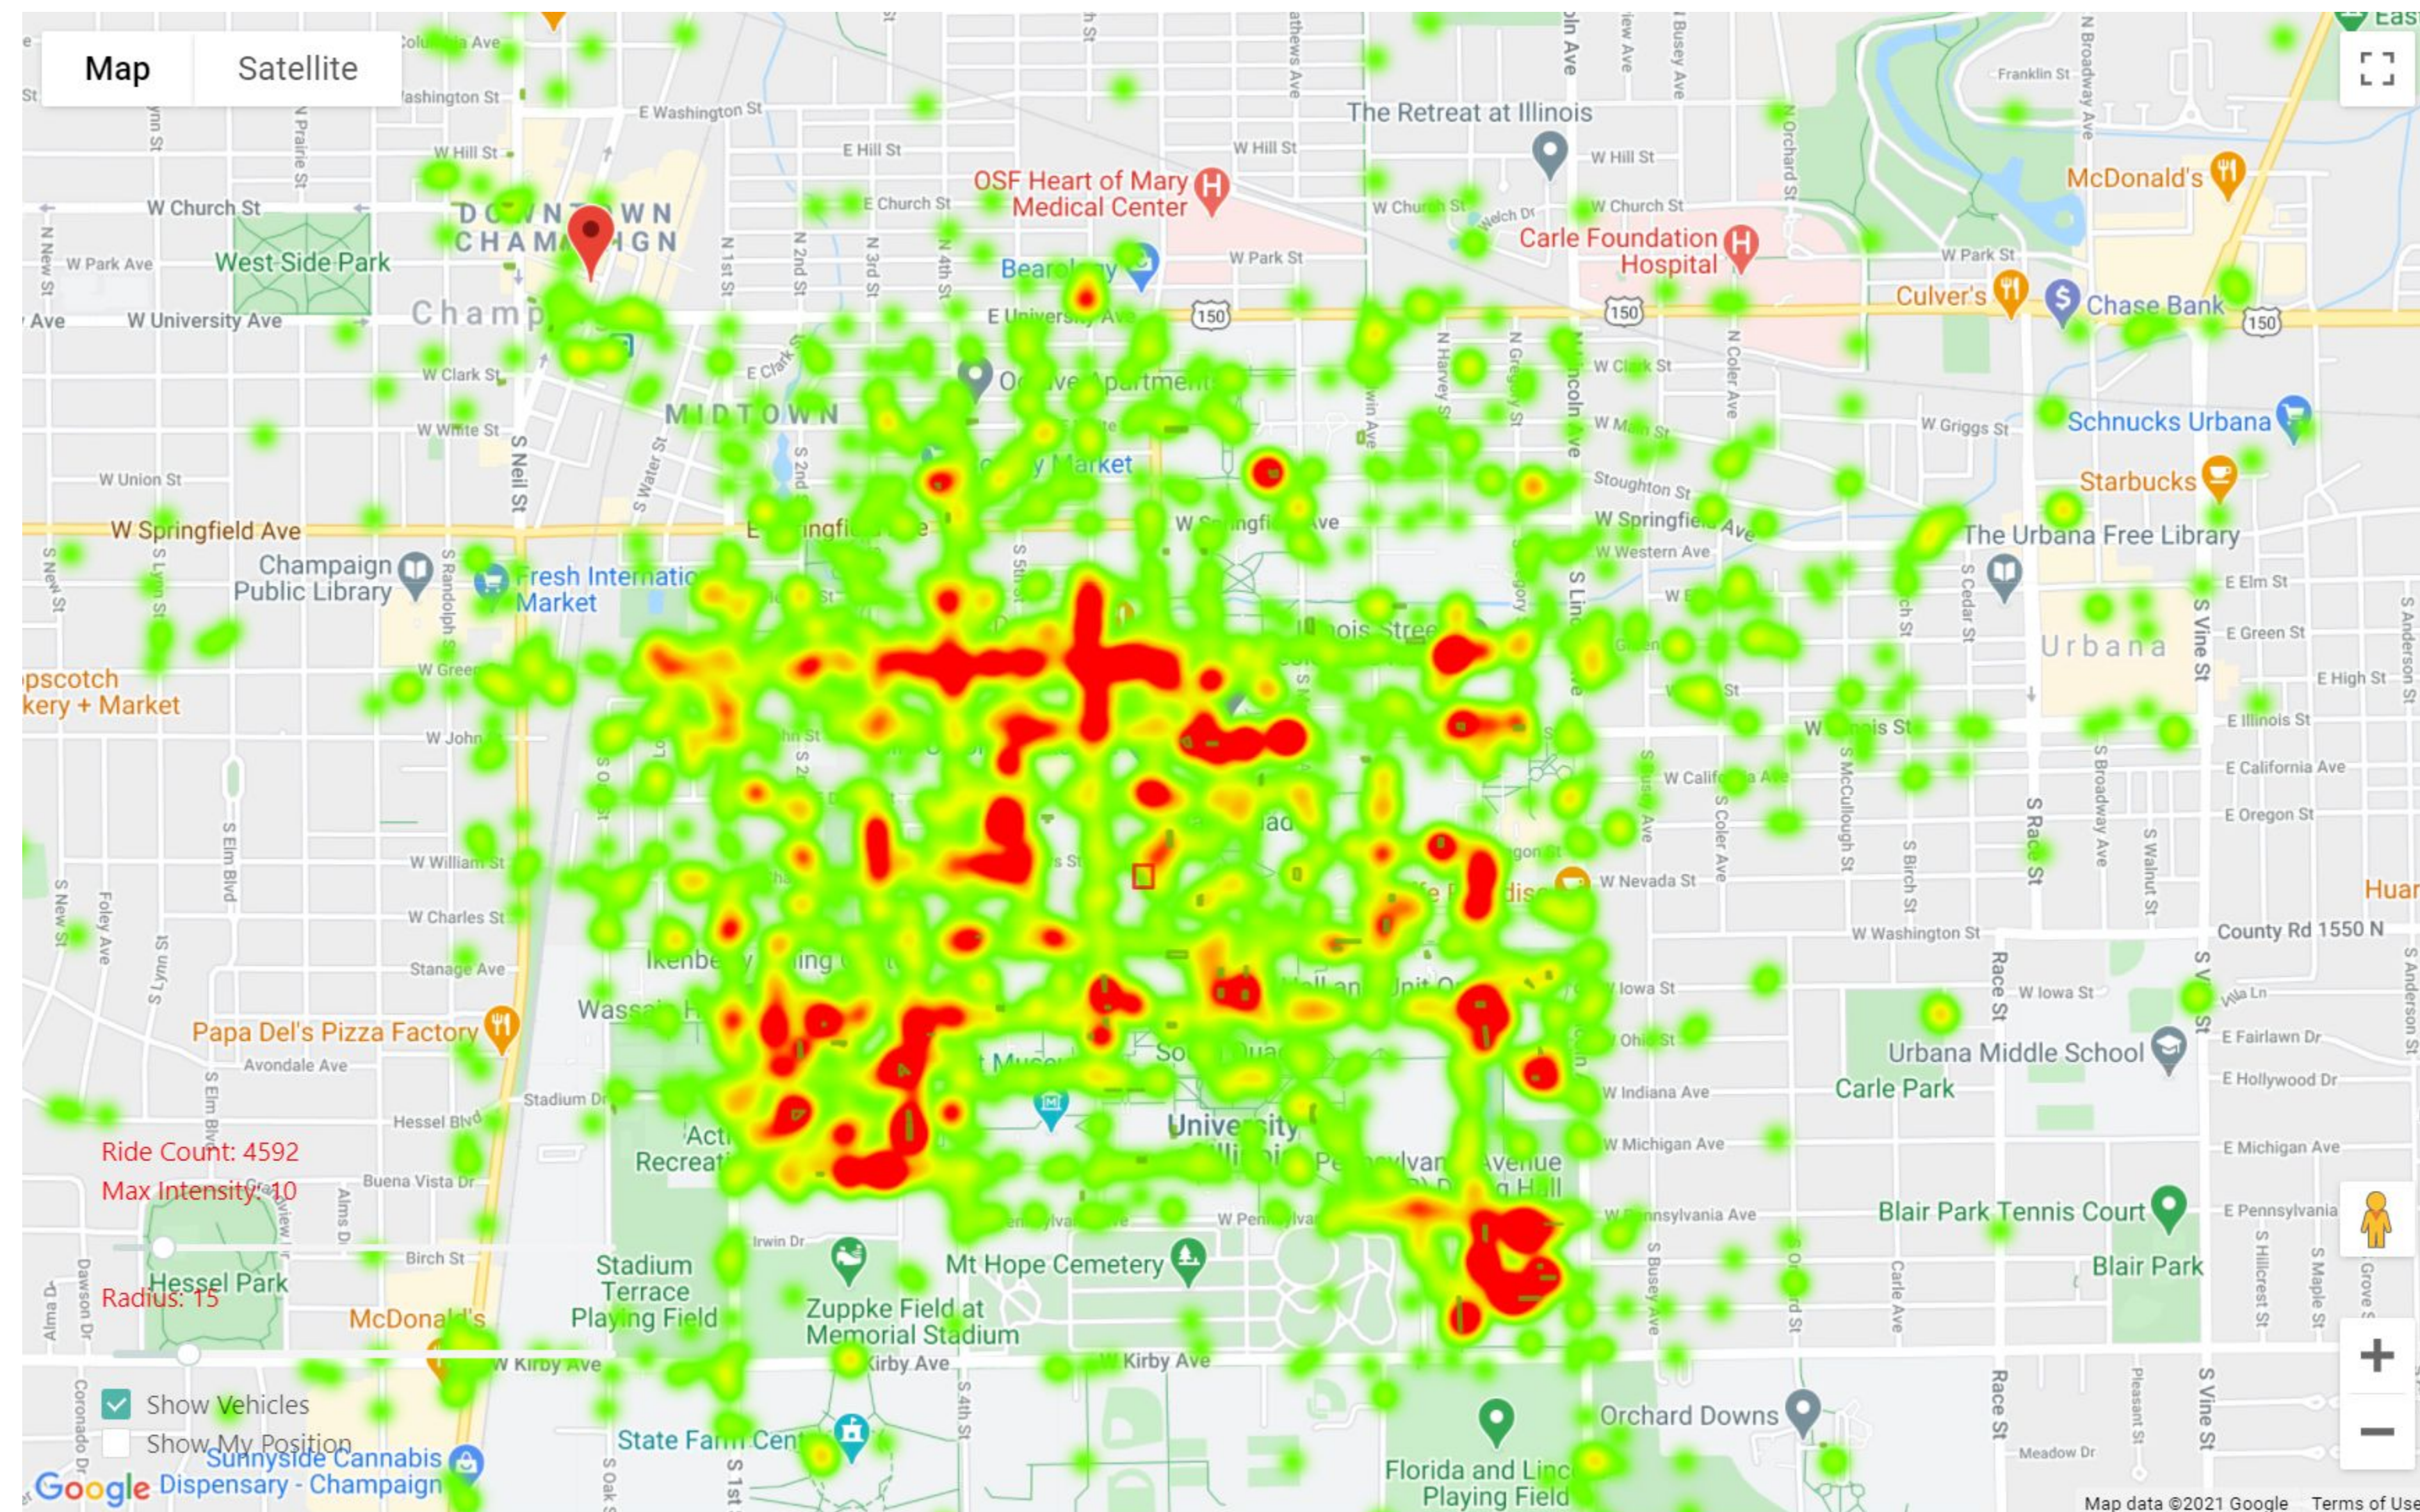

Start of Ride Time: Weekday: Hours: ~ Type:

March Heat Maps / Start of Ride - Campus

Start of Ride Time: Weekday: Hours: ~ Type:

March Heat Maps / End of Ride - Champaign

End of Ride Time: Weekday: Hours: Type:

March Heat Maps / End of Ride - Champaign

End of Ride Time: 2021-03-01 00:00 ~ 2021-03-31 23:59 Weekday: Hours: ~ Type:

March Heat Maps / End of Ride - Urbana

End of Ride ▾ Time: 2021-03-01 00:00 ~ 2021-03-31 23:59 📅 Weekday: select ▾ Hours: select ▾ ~ select ▾ Type: select ▾ Reset Get HeatMap

March Heat Maps / End of Ride - Urbana

End of Ride Time: ~ Weekday: Hours: ~ Type:

March Heat Maps / End of Ride - Campus

End of Ride Time: 2021-03-01 00:00 ~ 2021-03-31 23:59 Weekday: Hours: ~ Type:

March Heatmaps / Riding Path - Champaign

Path of Ride Time: ~ Weekday: Hours: ~ Type:

March Heatmaps / Riding Path - Urbana

Path of Ride: Time: Weekday: Hours: ~ Type:

March Heatmaps / Riding Path

Path of Ride Time: Weekday: Hours: ~ Type:

We All Ride.