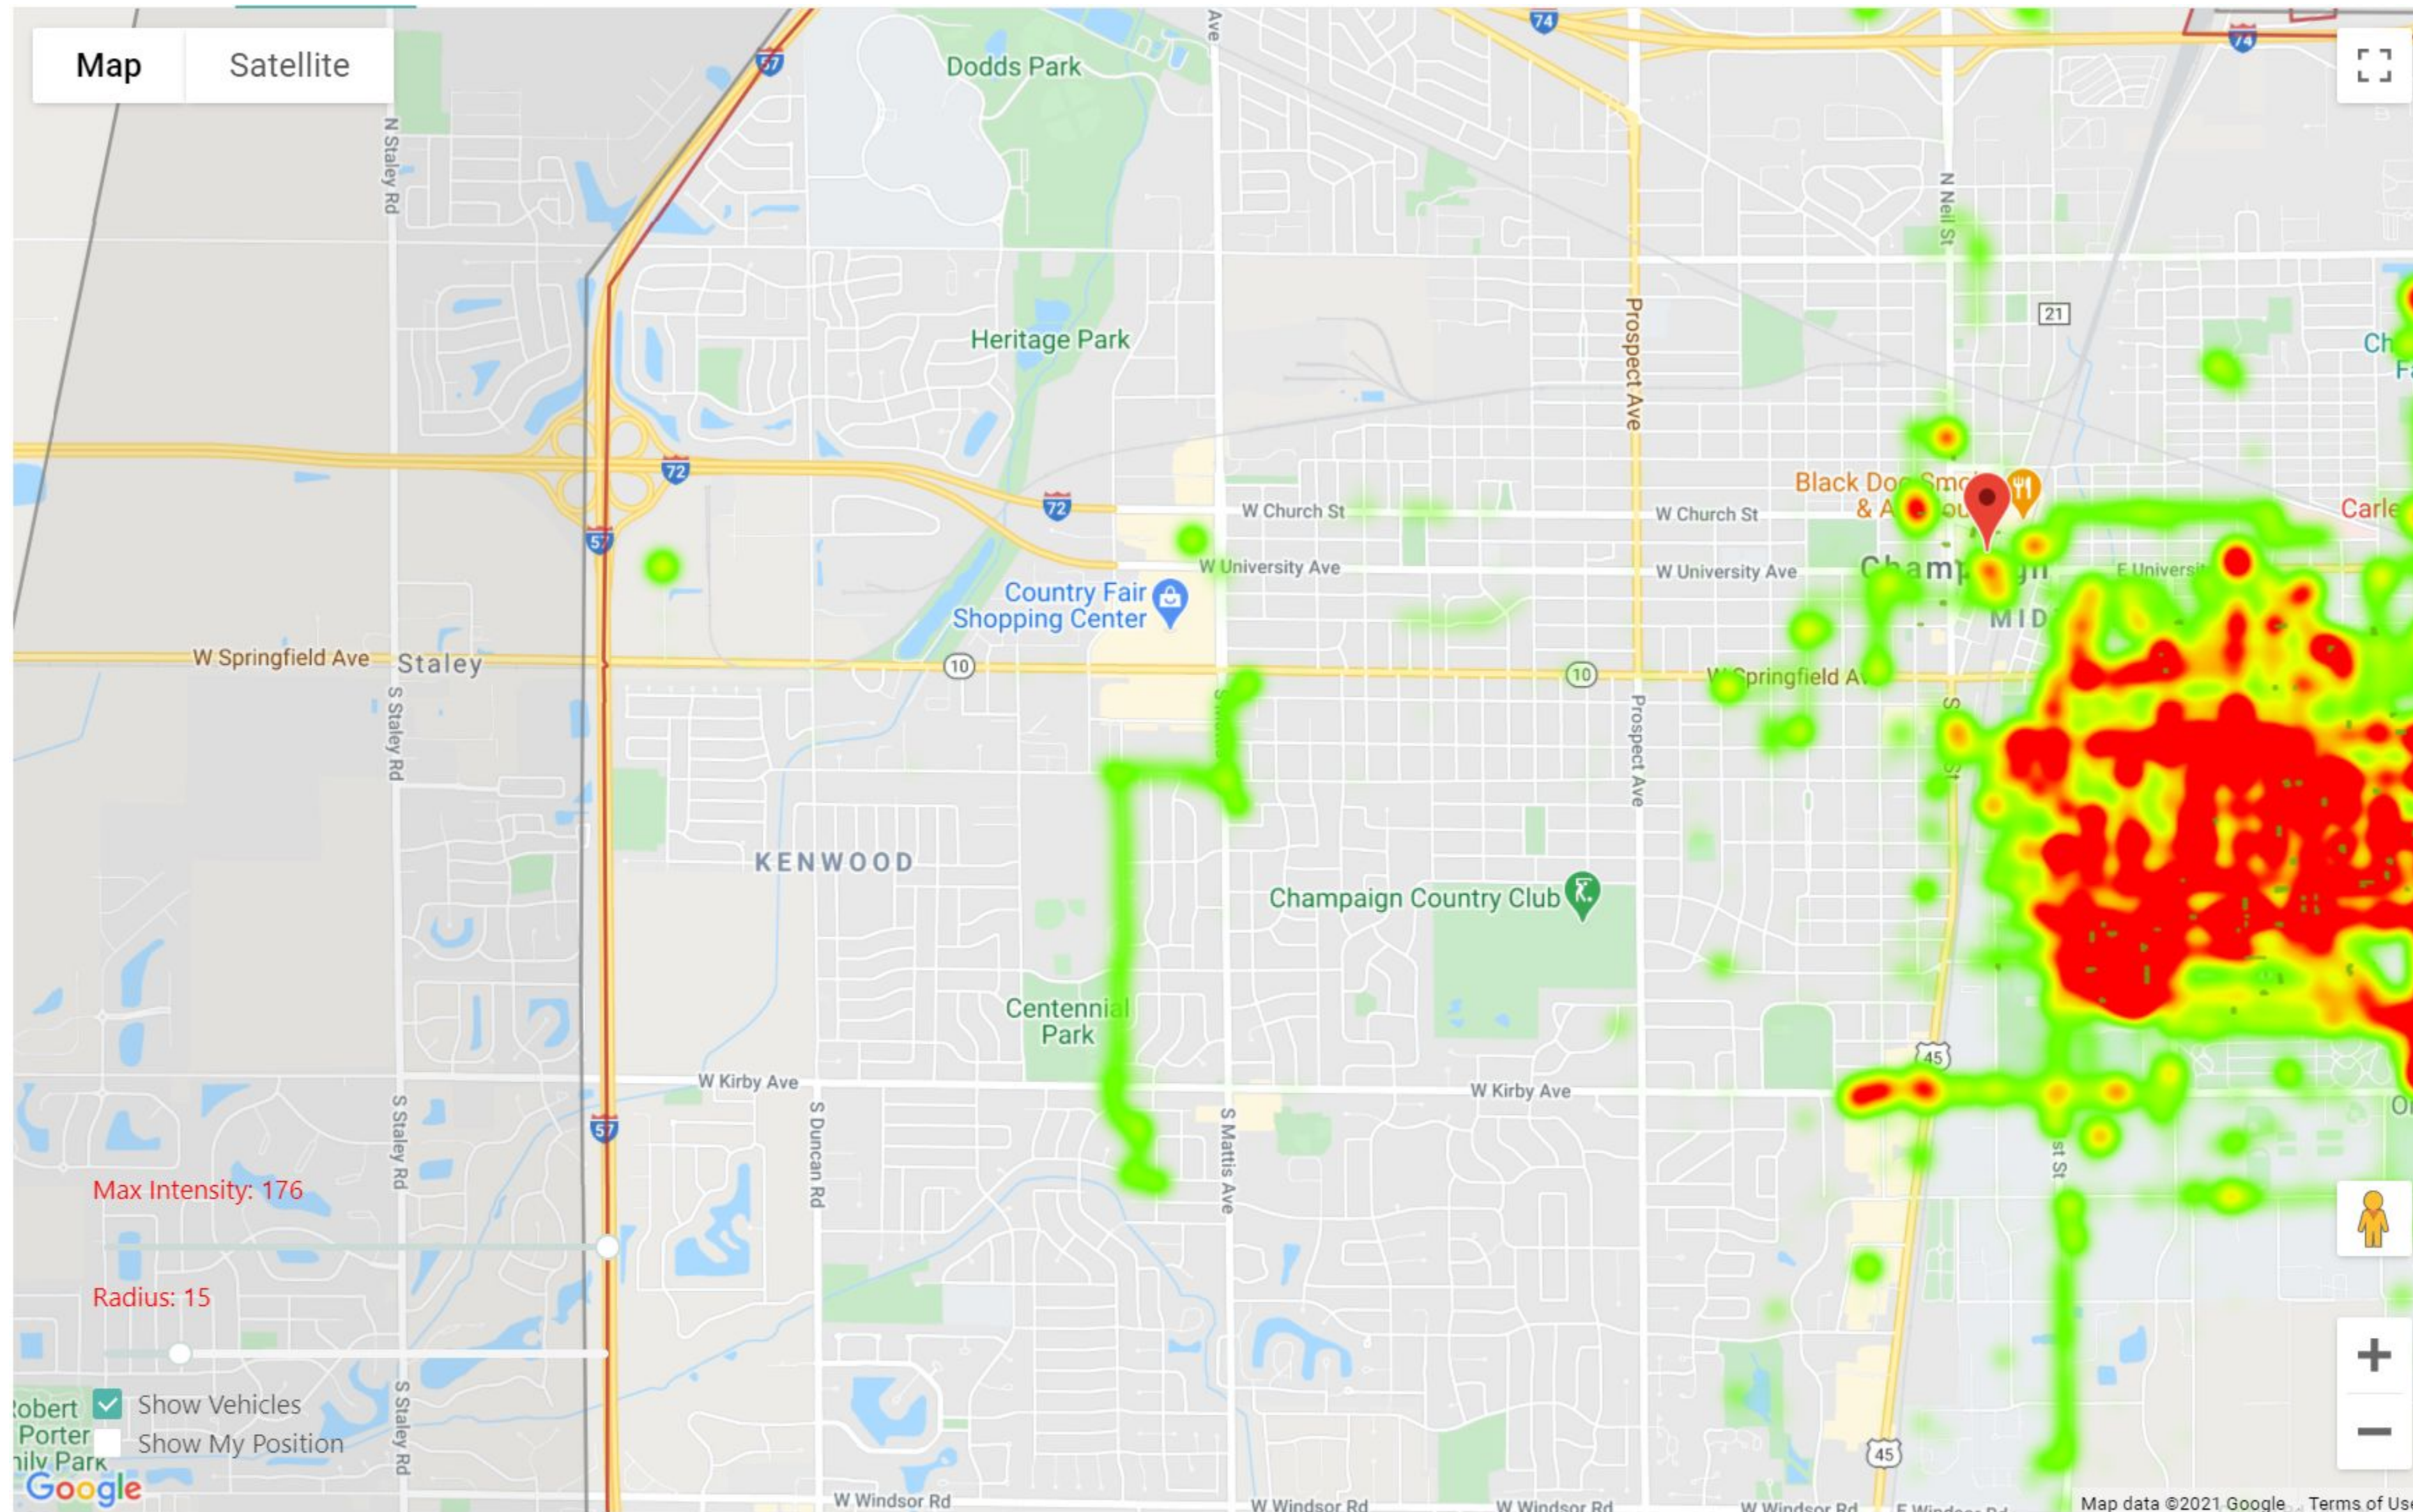

March Heat Maps / End of Ride - Champaign

End of Ride Time: 2021-03-01 00:00 ~ 2021-03-31 23:59 Weekday: Hours: ~ Type:

March Heat Maps / End of Ride - Urbana

End of Ride ▾ Time: 2021-03-01 00:00 ~ 2021-03-31 23:59 📅 Weekday: select ▾ Hours: select ▾ ~ select ▾ Type: select ▾ Reset Get HeatMap

March Heat Maps / End of Ride - Urbana

End of Ride Time: ~ Weekday: Hours: ~ Type:

March Heat Maps / End of Ride - Campus

End of Ride Time: 2021-03-01 00:00 ~ 2021-03-31 23:59 Weekday: Hours: ~ Type:

March Heatmaps / Riding Path - Champaign

Path of Ride Time: ~ Weekday: Hours: ~ Type:

March Heatmaps / Riding Path - Urbana

Path of Ride: Time: Weekday: Hours: ~ Type:

March Heatmaps / Riding Path

Path of Ride Time: Weekday: Hours: ~ Type:

We All Ride.