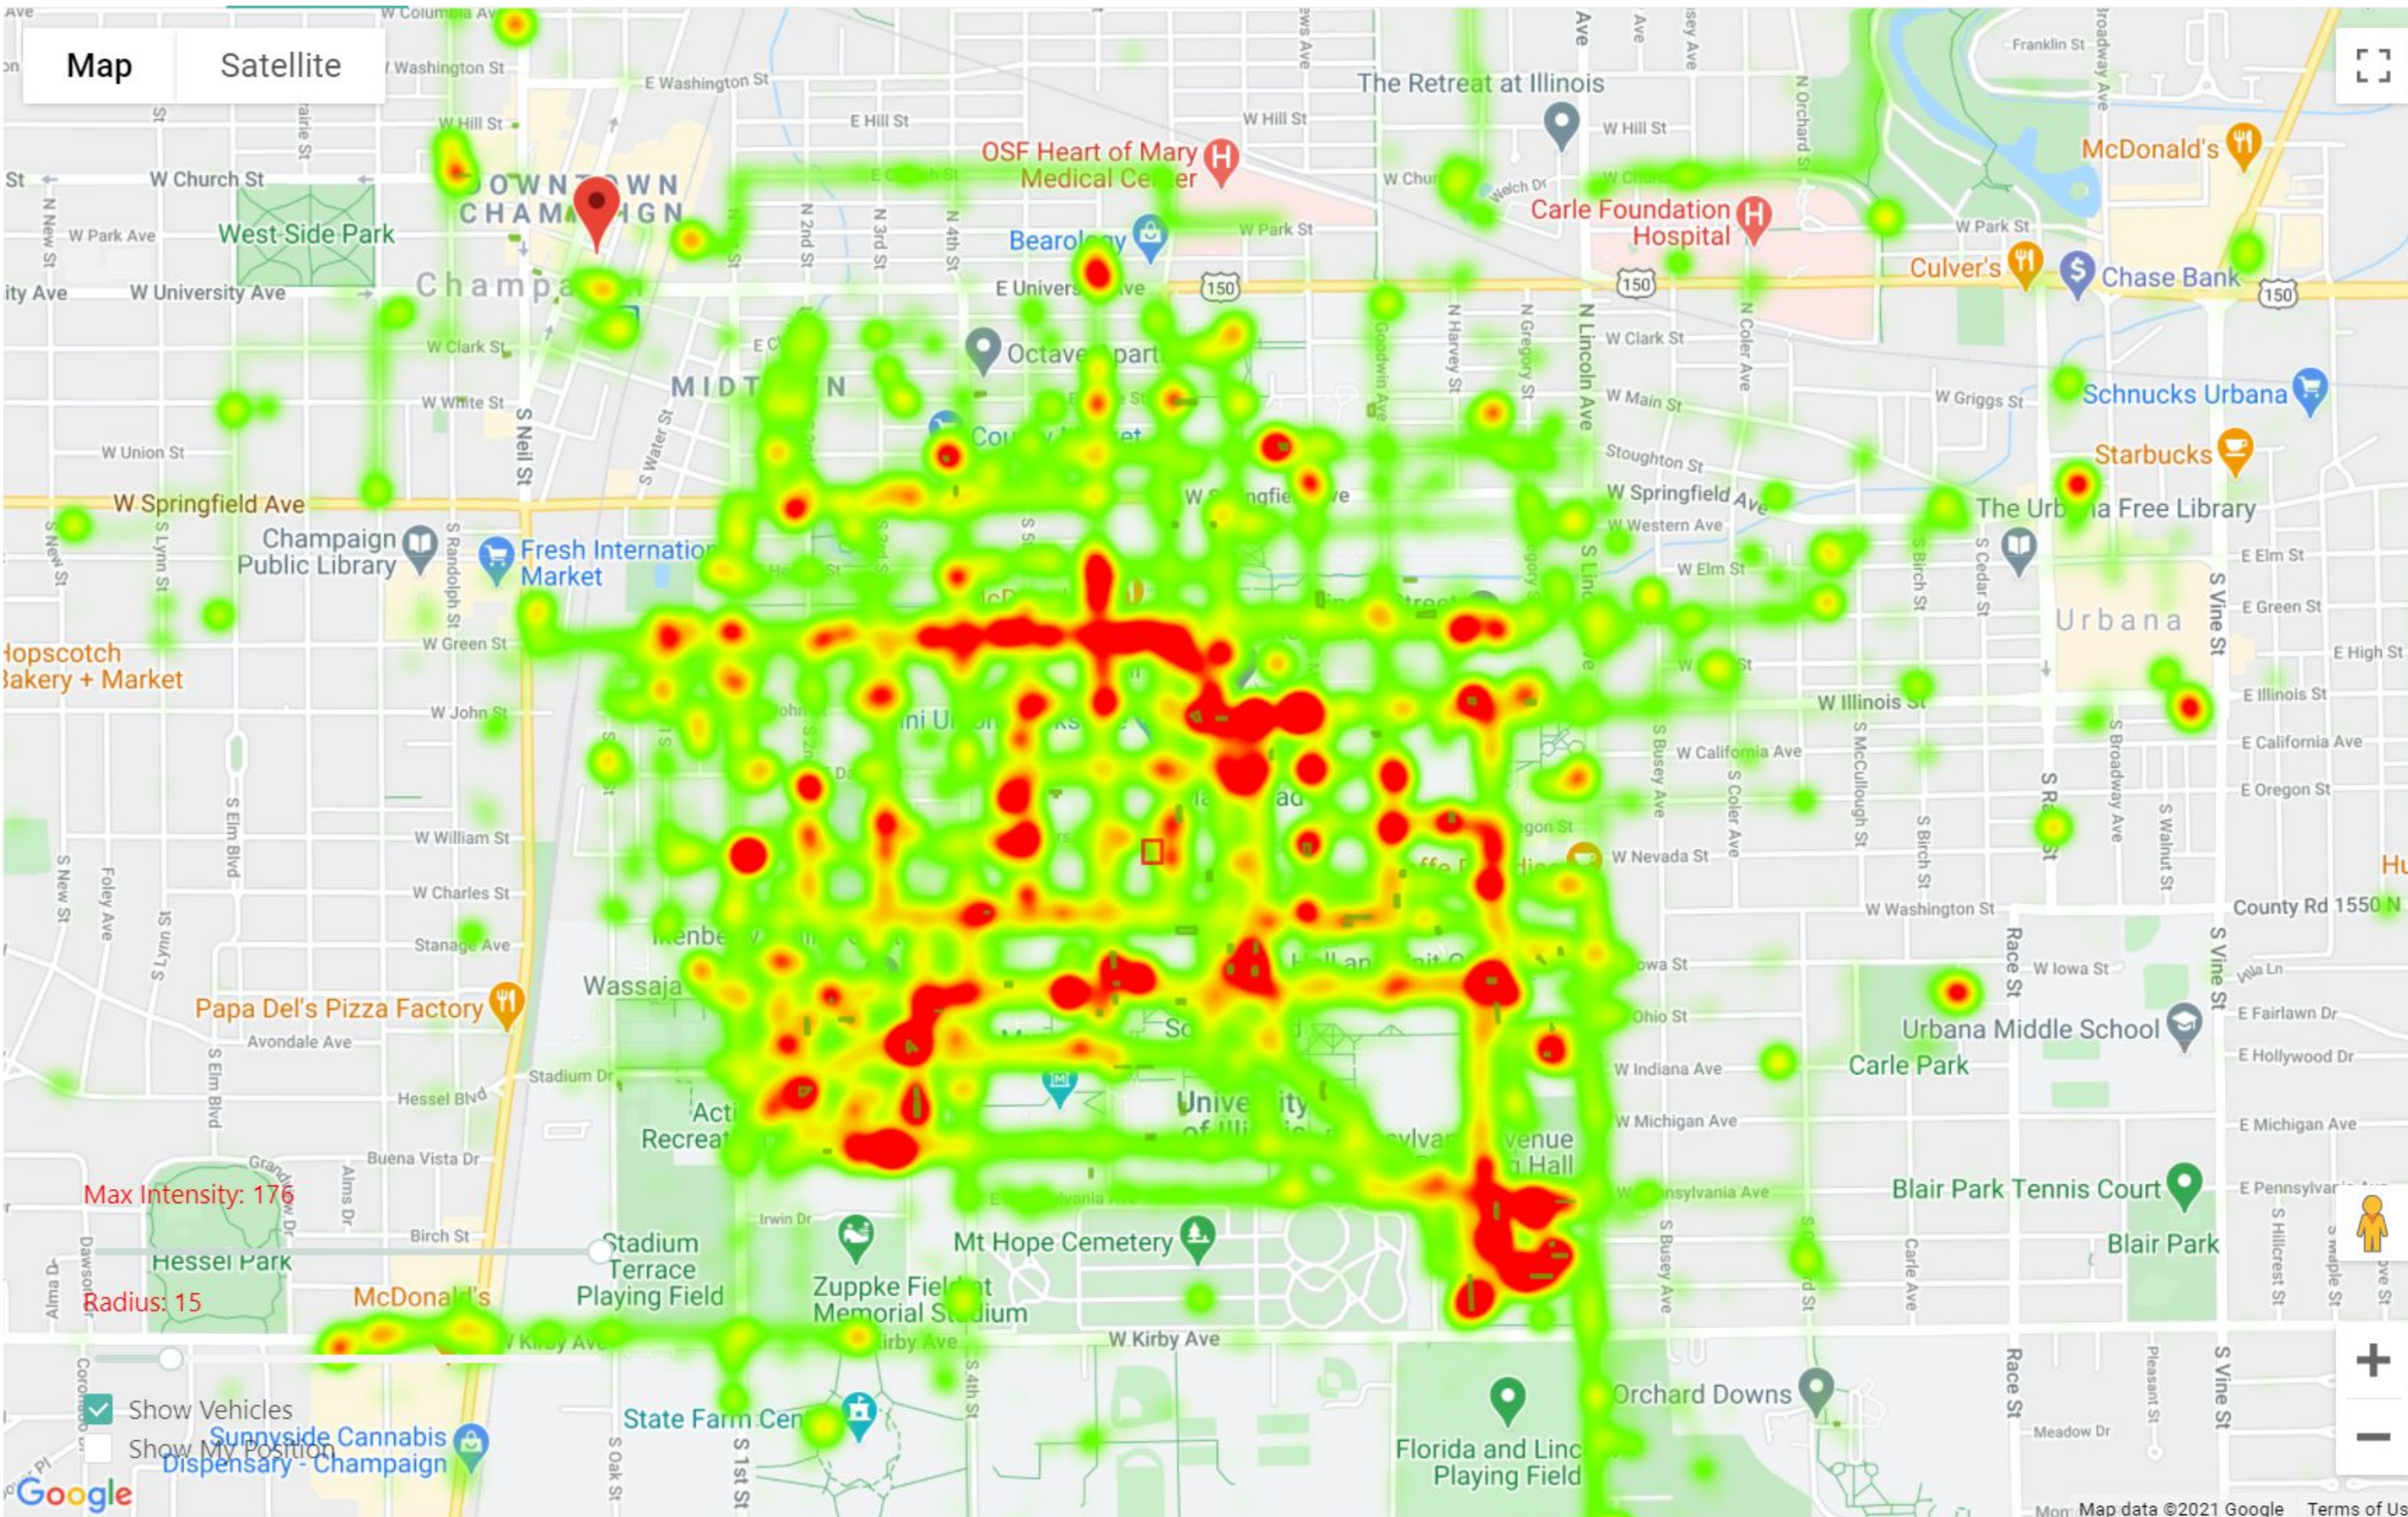

March Heat Maps / End of Ride - Champaign

End of Ride Time: 2021-03-01 00:00 ~ 2021-03-31 23:59 Weekday: Hours: ~ Type:

March Heat Maps / End of Ride - Urbana

End of Ride ▾ Time: 2021-03-01 00:00 ~ 2021-03-31 23:59 📅 Weekday: select ▾ Hours: select ▾ ~ select ▾ Type: select ▾ Reset Get HeatMap

March Heat Maps / End of Ride - Urbana

End of Ride Time: ~ Weekday: Hours: ~ Type:

March Heat Maps / End of Ride - Campus

End of Ride Time: 2021-03-01 00:00 ~ 2021-03-31 23:59 Weekday: Hours: ~ Type:

March Heatmaps / Riding Path - Champaign

Path of Ride Time: ~ Weekday: Hours: ~ Type:

March Heatmaps / Riding Path - Urbana

Path of Ride: Time: Weekday: Hours: ~ Type:

March Heatmaps / Riding Path

Path of Ride Time: Weekday: Hours: ~ Type:

We All Ride.

Dashboard Link & Password

<https://public.tableau.com/profile/spencer.powell#!/vizhome/IUCDailyRideData/Metrics>

Uoflveo2021!