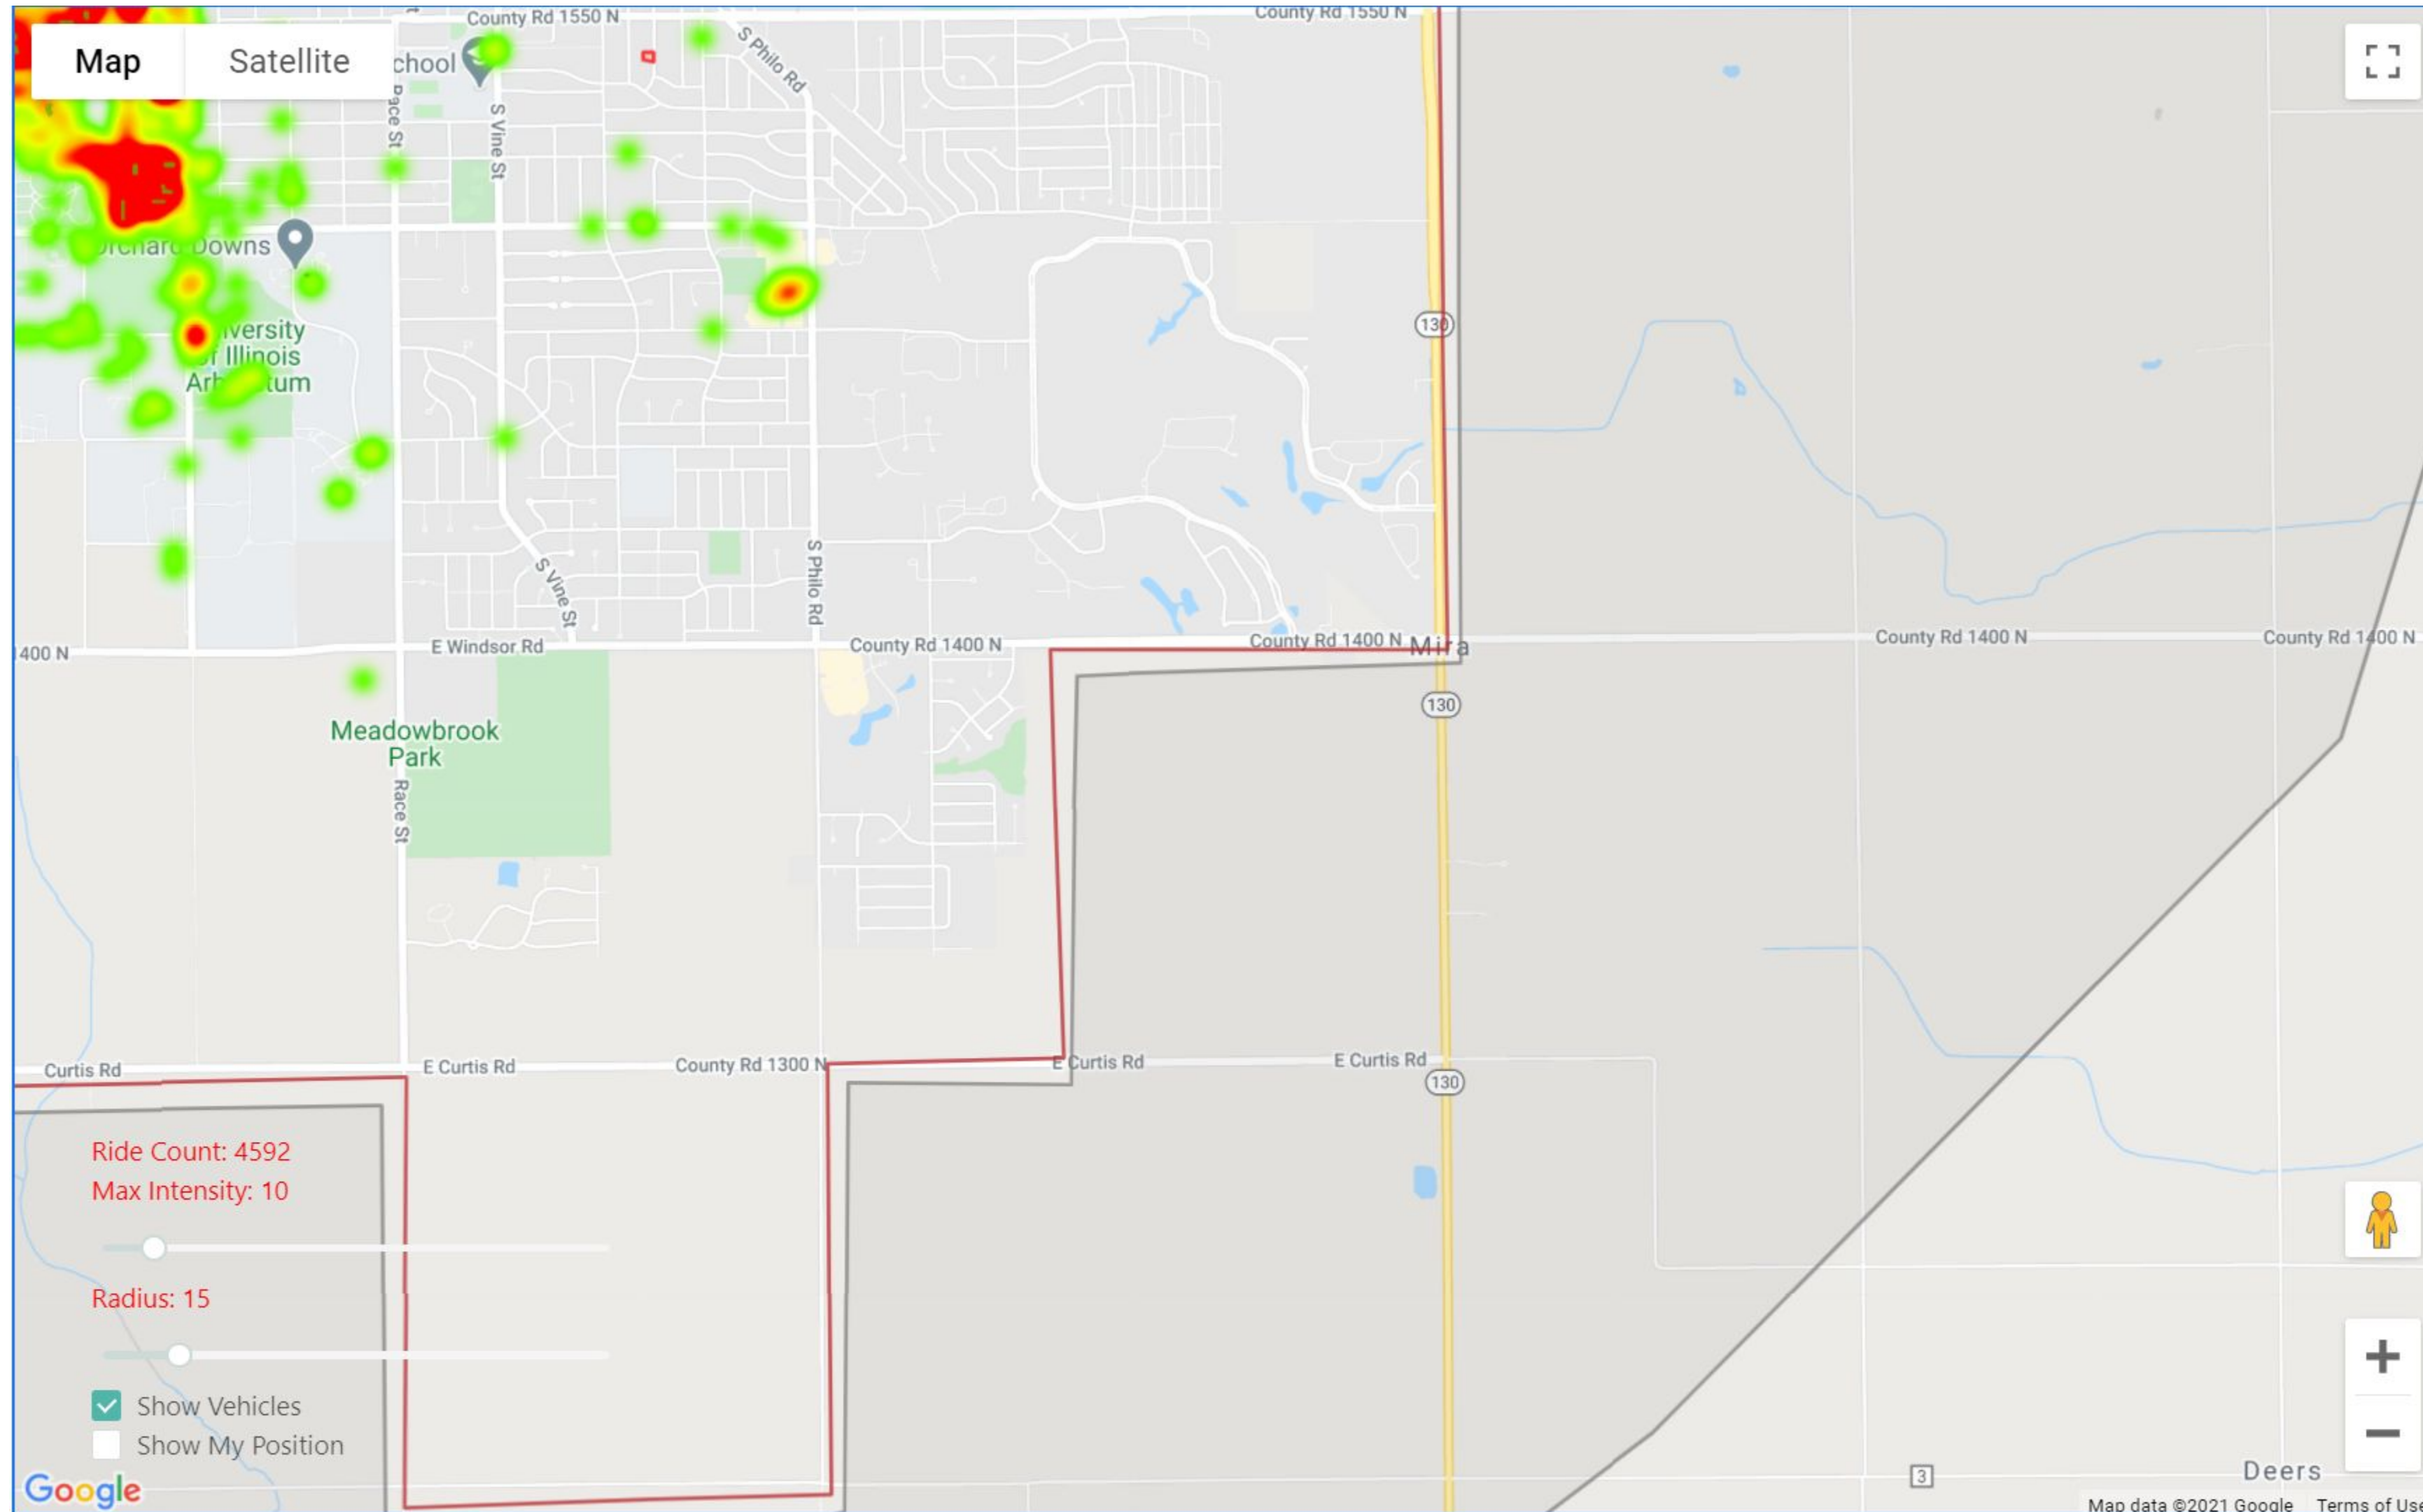

March Heat Maps / End of Ride - Champaign

End of Ride Time: 2021-03-01 00:00 ~ 2021-03-31 23:59 Weekday: Hours: ~ Type:

March Heat Maps / End of Ride - Urbana

End of Ride ▾ Time: 2021-03-01 00:00 ~ 2021-03-31 23:59 📅 Weekday: select ▾ Hours: select ▾ ~ select ▾ Type: select ▾ Reset Get HeatMap

March Heat Maps / End of Ride - Urbana

End of Ride Time: ~ Weekday: Hours: ~ Type:

March Heat Maps / End of Ride - Campus

End of Ride Time: 2021-03-01 00:00 ~ 2021-03-31 23:59 Weekday: Hours: ~ Type:

March Heatmaps / Riding Path - Champaign