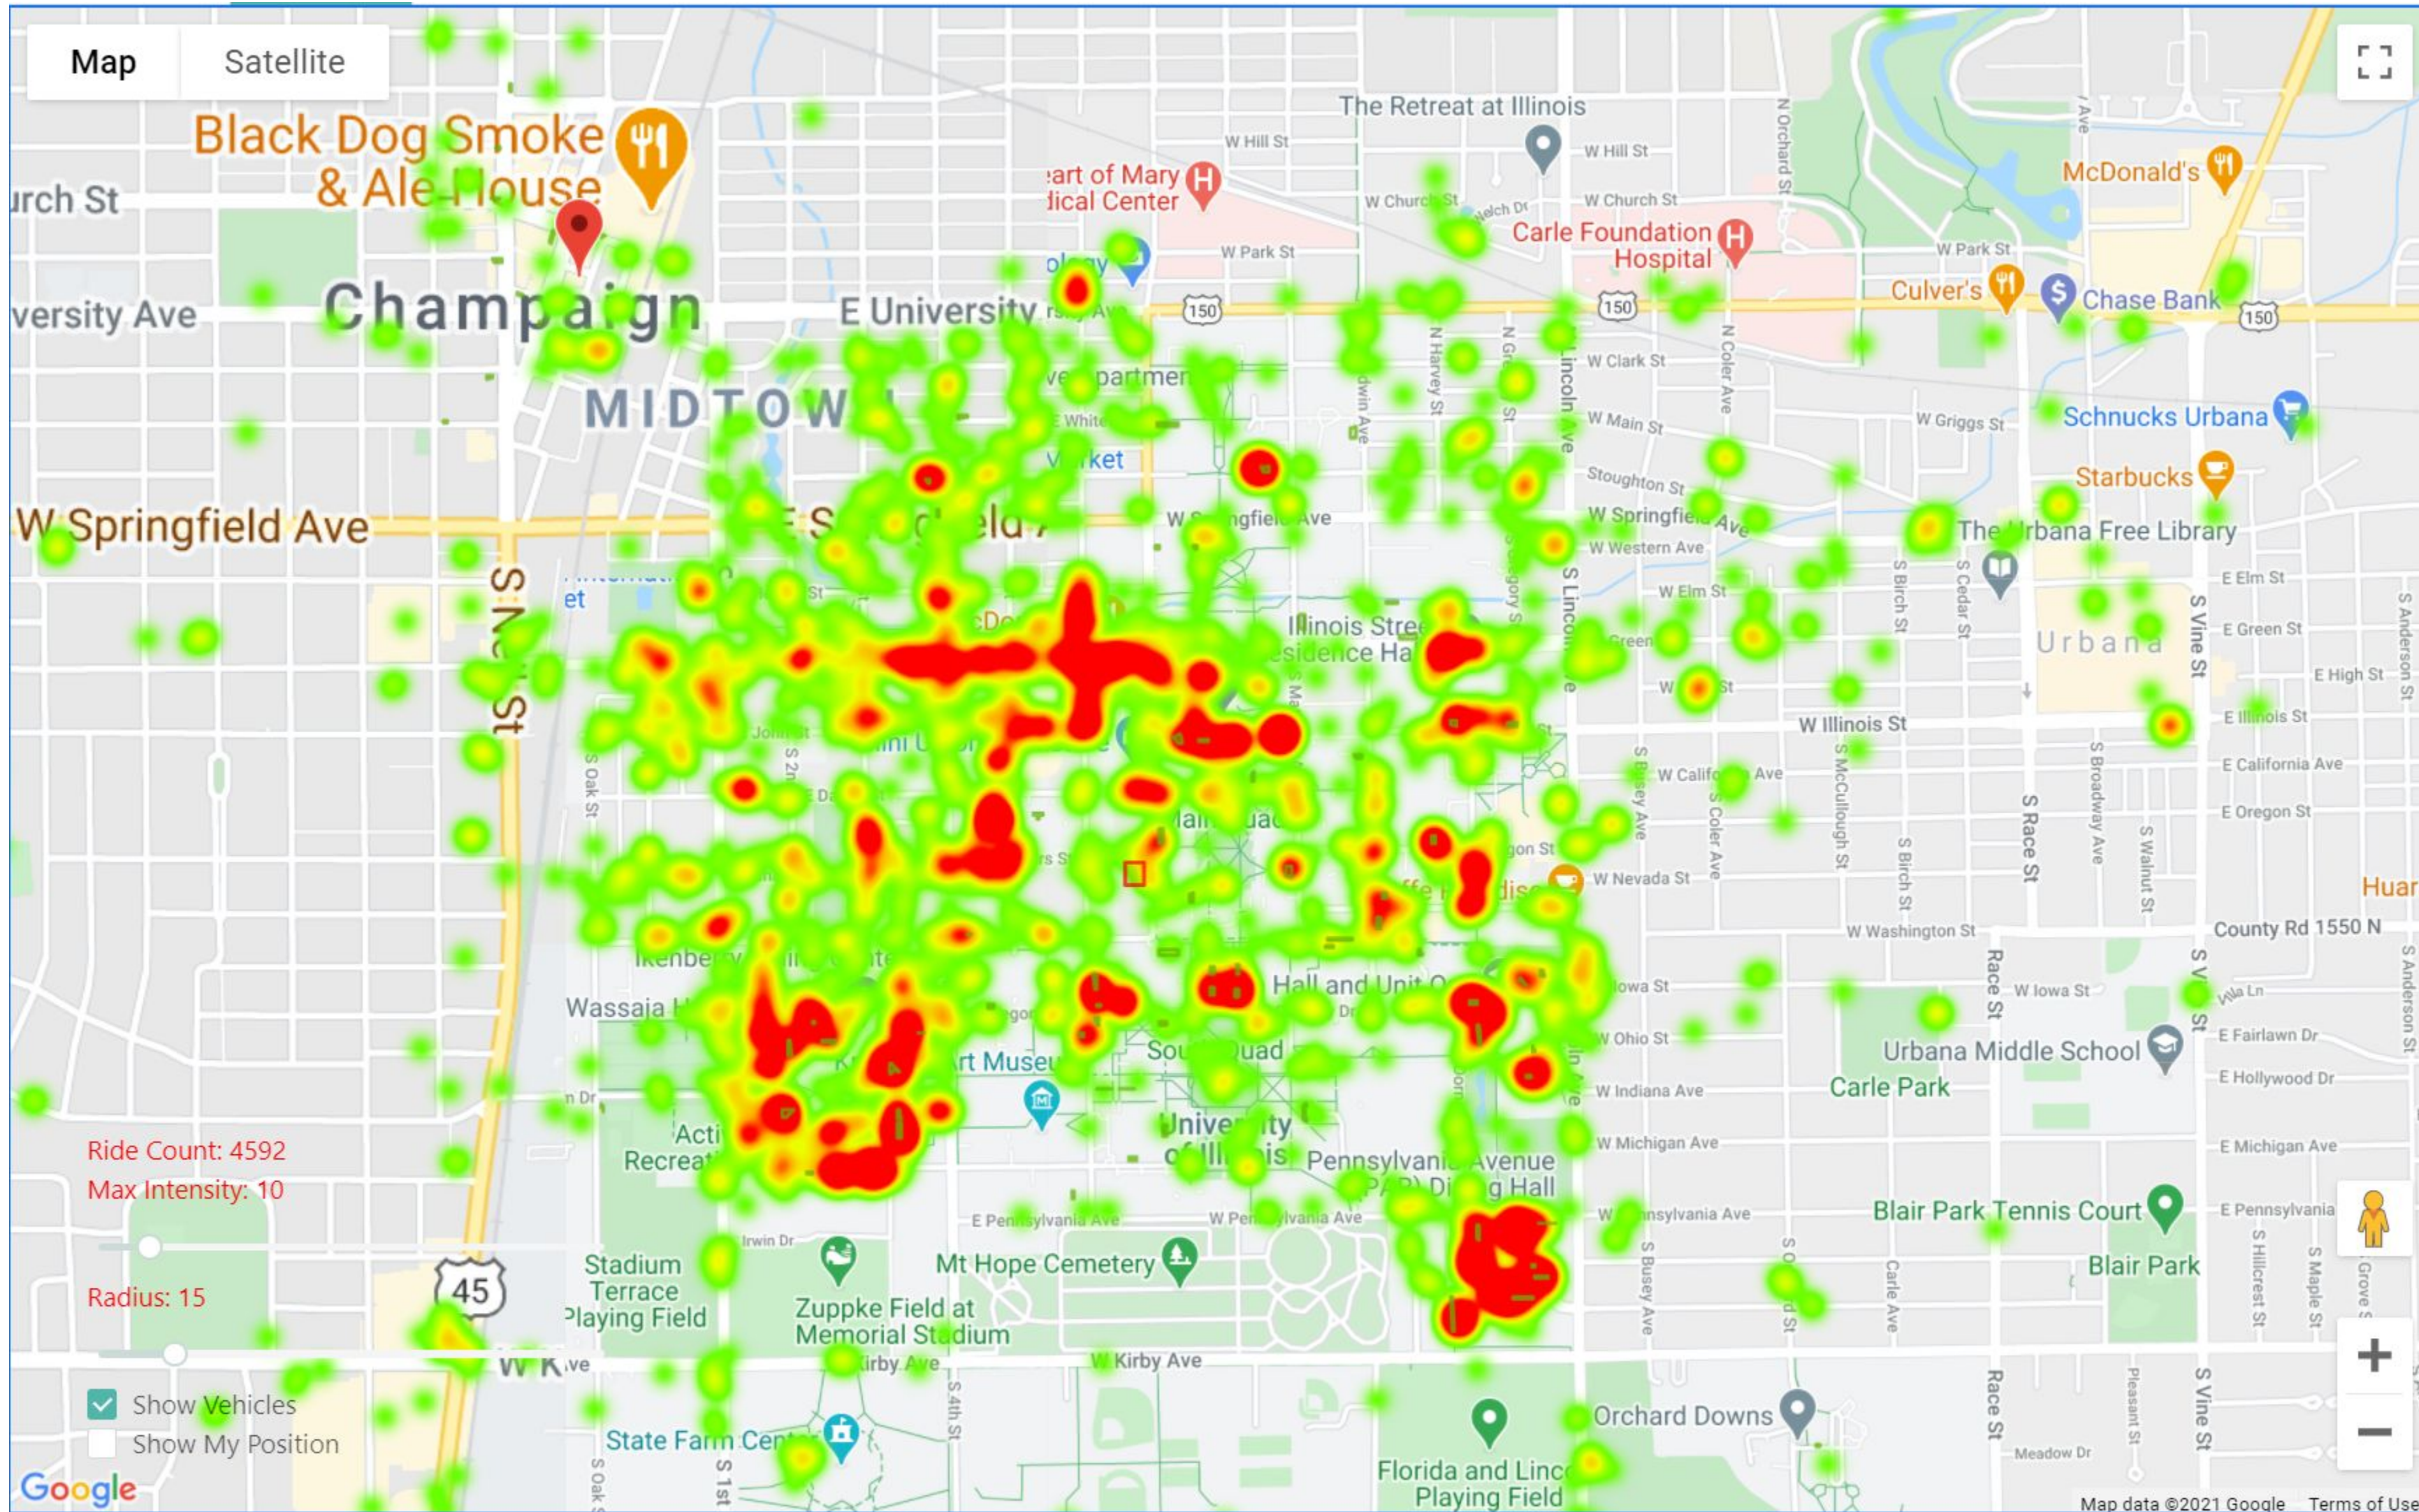

March Heat Maps / Start of Ride - Champaign

Start of Ride Time: Weekday: Hours: ~ Type:

March Heat Maps / Start of Ride - Urbana

Start of Ride Time: ~ Weekday: Hours: ~ Type:

March Heat Maps / Start of Ride - Urbana

Start of Ride Time: Weekday: Hours: ~ Type:

March Heat Maps / Start of Ride - Campus

Start of Ride Time: Weekday: Hours: ~ Type:

March Heat Maps / End of Ride - Champaign

End of Ride Time: Weekday: Hours: Type:

March Heat Maps / End of Ride - Champaign

End of Ride Time: 2021-03-01 00:00 ~ 2021-03-31 23:59 Weekday: Hours: ~ Type:

March Heat Maps / End of Ride - Urbana

End of Ride ▾ Time: 2021-03-01 00:00 ~ 2021-03-31 23:59 📅 Weekday: select ▾ Hours: select ▾ ~ select ▾ Type: select ▾ Reset Get HeatMap

March Heat Maps / End of Ride - Urbana

End of Ride Time: ~ Weekday: Hours: ~ Type:

March Heat Maps / End of Ride - Campus

End of Ride Time: 2021-03-01 00:00 ~ 2021-03-31 23:59 Weekday: Hours: ~ Type:

March Heatmaps / Riding Path - Champaign