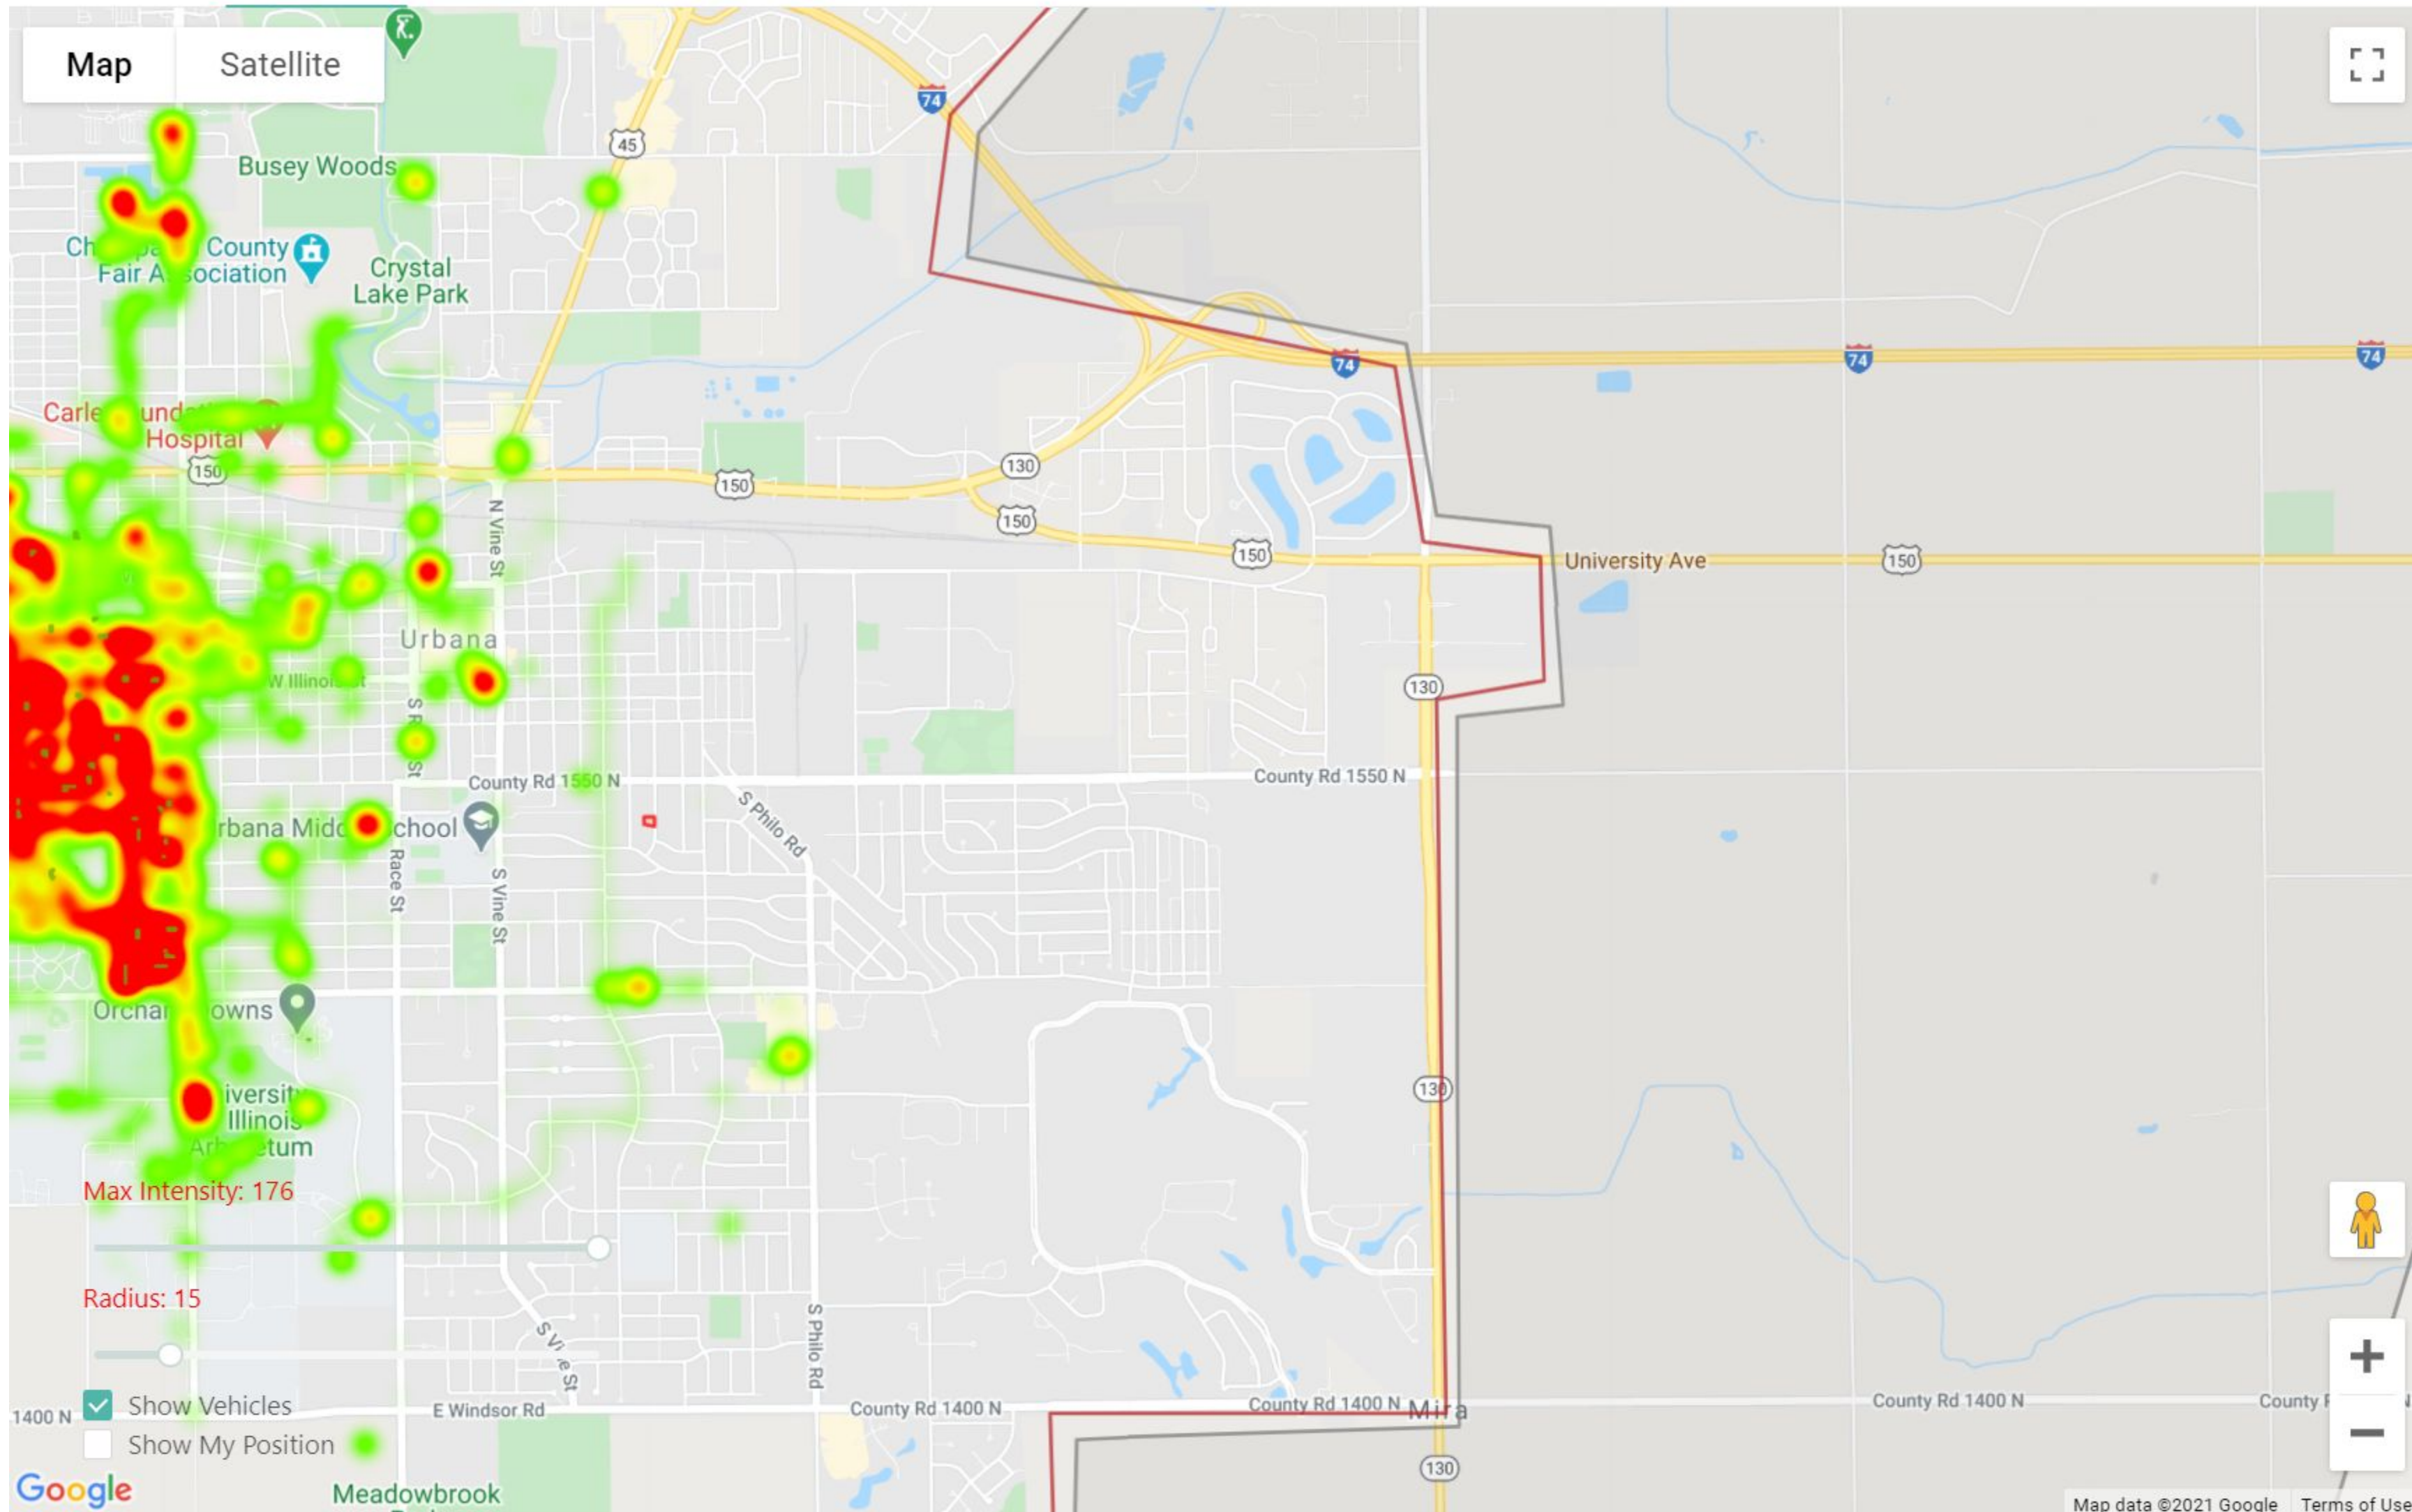

March Heat Maps / End of Ride - Champaign

End of Ride Time: 2021-03-01 00:00 ~ 2021-03-31 23:59 Weekday: Hours: ~ Type:

March Heat Maps / End of Ride - Urbana

End of Ride ▾ Time: 2021-03-01 00:00 ~ 2021-03-31 23:59 📅 Weekday: select ▾ Hours: select ▾ ~ select ▾ Type: select ▾ Reset Get HeatMap

March Heat Maps / End of Ride - Urbana

End of Ride Time: ~ Weekday: Hours: ~ Type:

March Heat Maps / End of Ride - Campus

End of Ride Time: 2021-03-01 00:00 ~ 2021-03-31 23:59 Weekday: Hours: ~ Type:

March Heatmaps / Riding Path - Champaign

Path of Ride Time: ~ Weekday: Hours: ~ Type:

March Heatmaps / Riding Path - Urbana

Path of Ride: Time: Weekday: Hours: ~ Type:

March Heatmaps / Riding Path

Path of Ride Time: Weekday: Hours: ~ Type:

We All Ride.