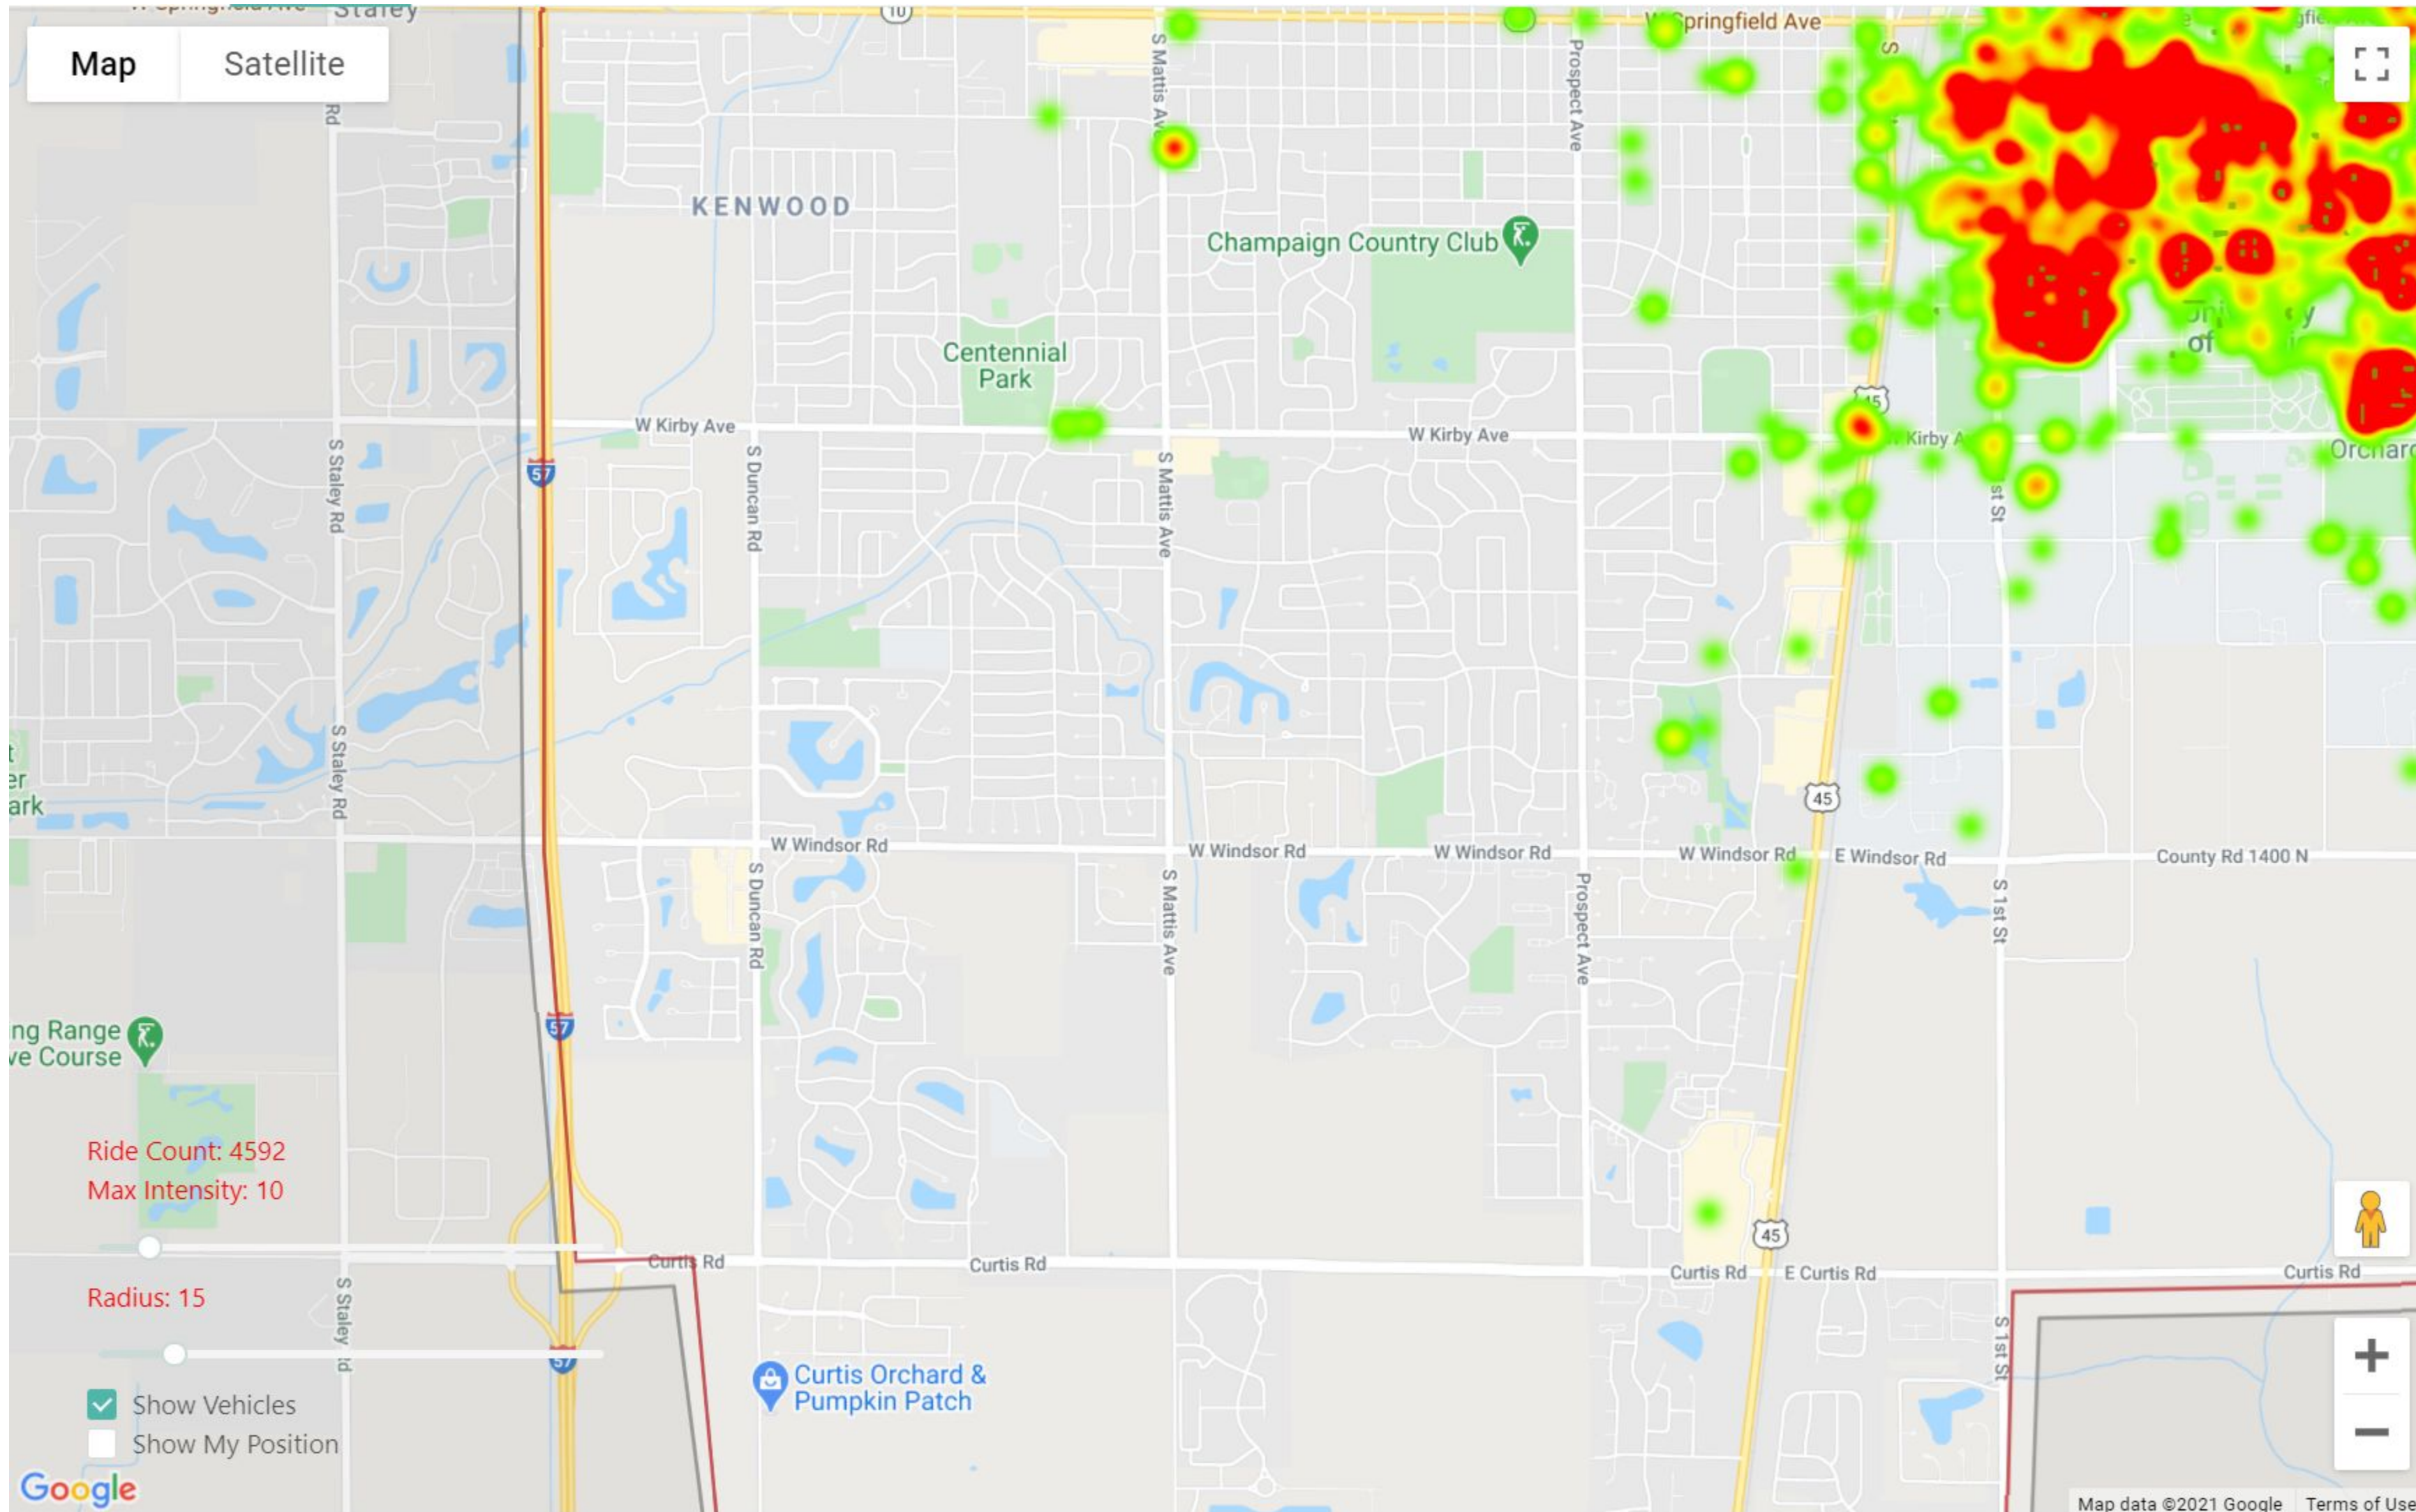

March Heat Maps / Start of Ride - Champaign

Start of Ride ☐ Time: Weekday: Hours: ~ Type: