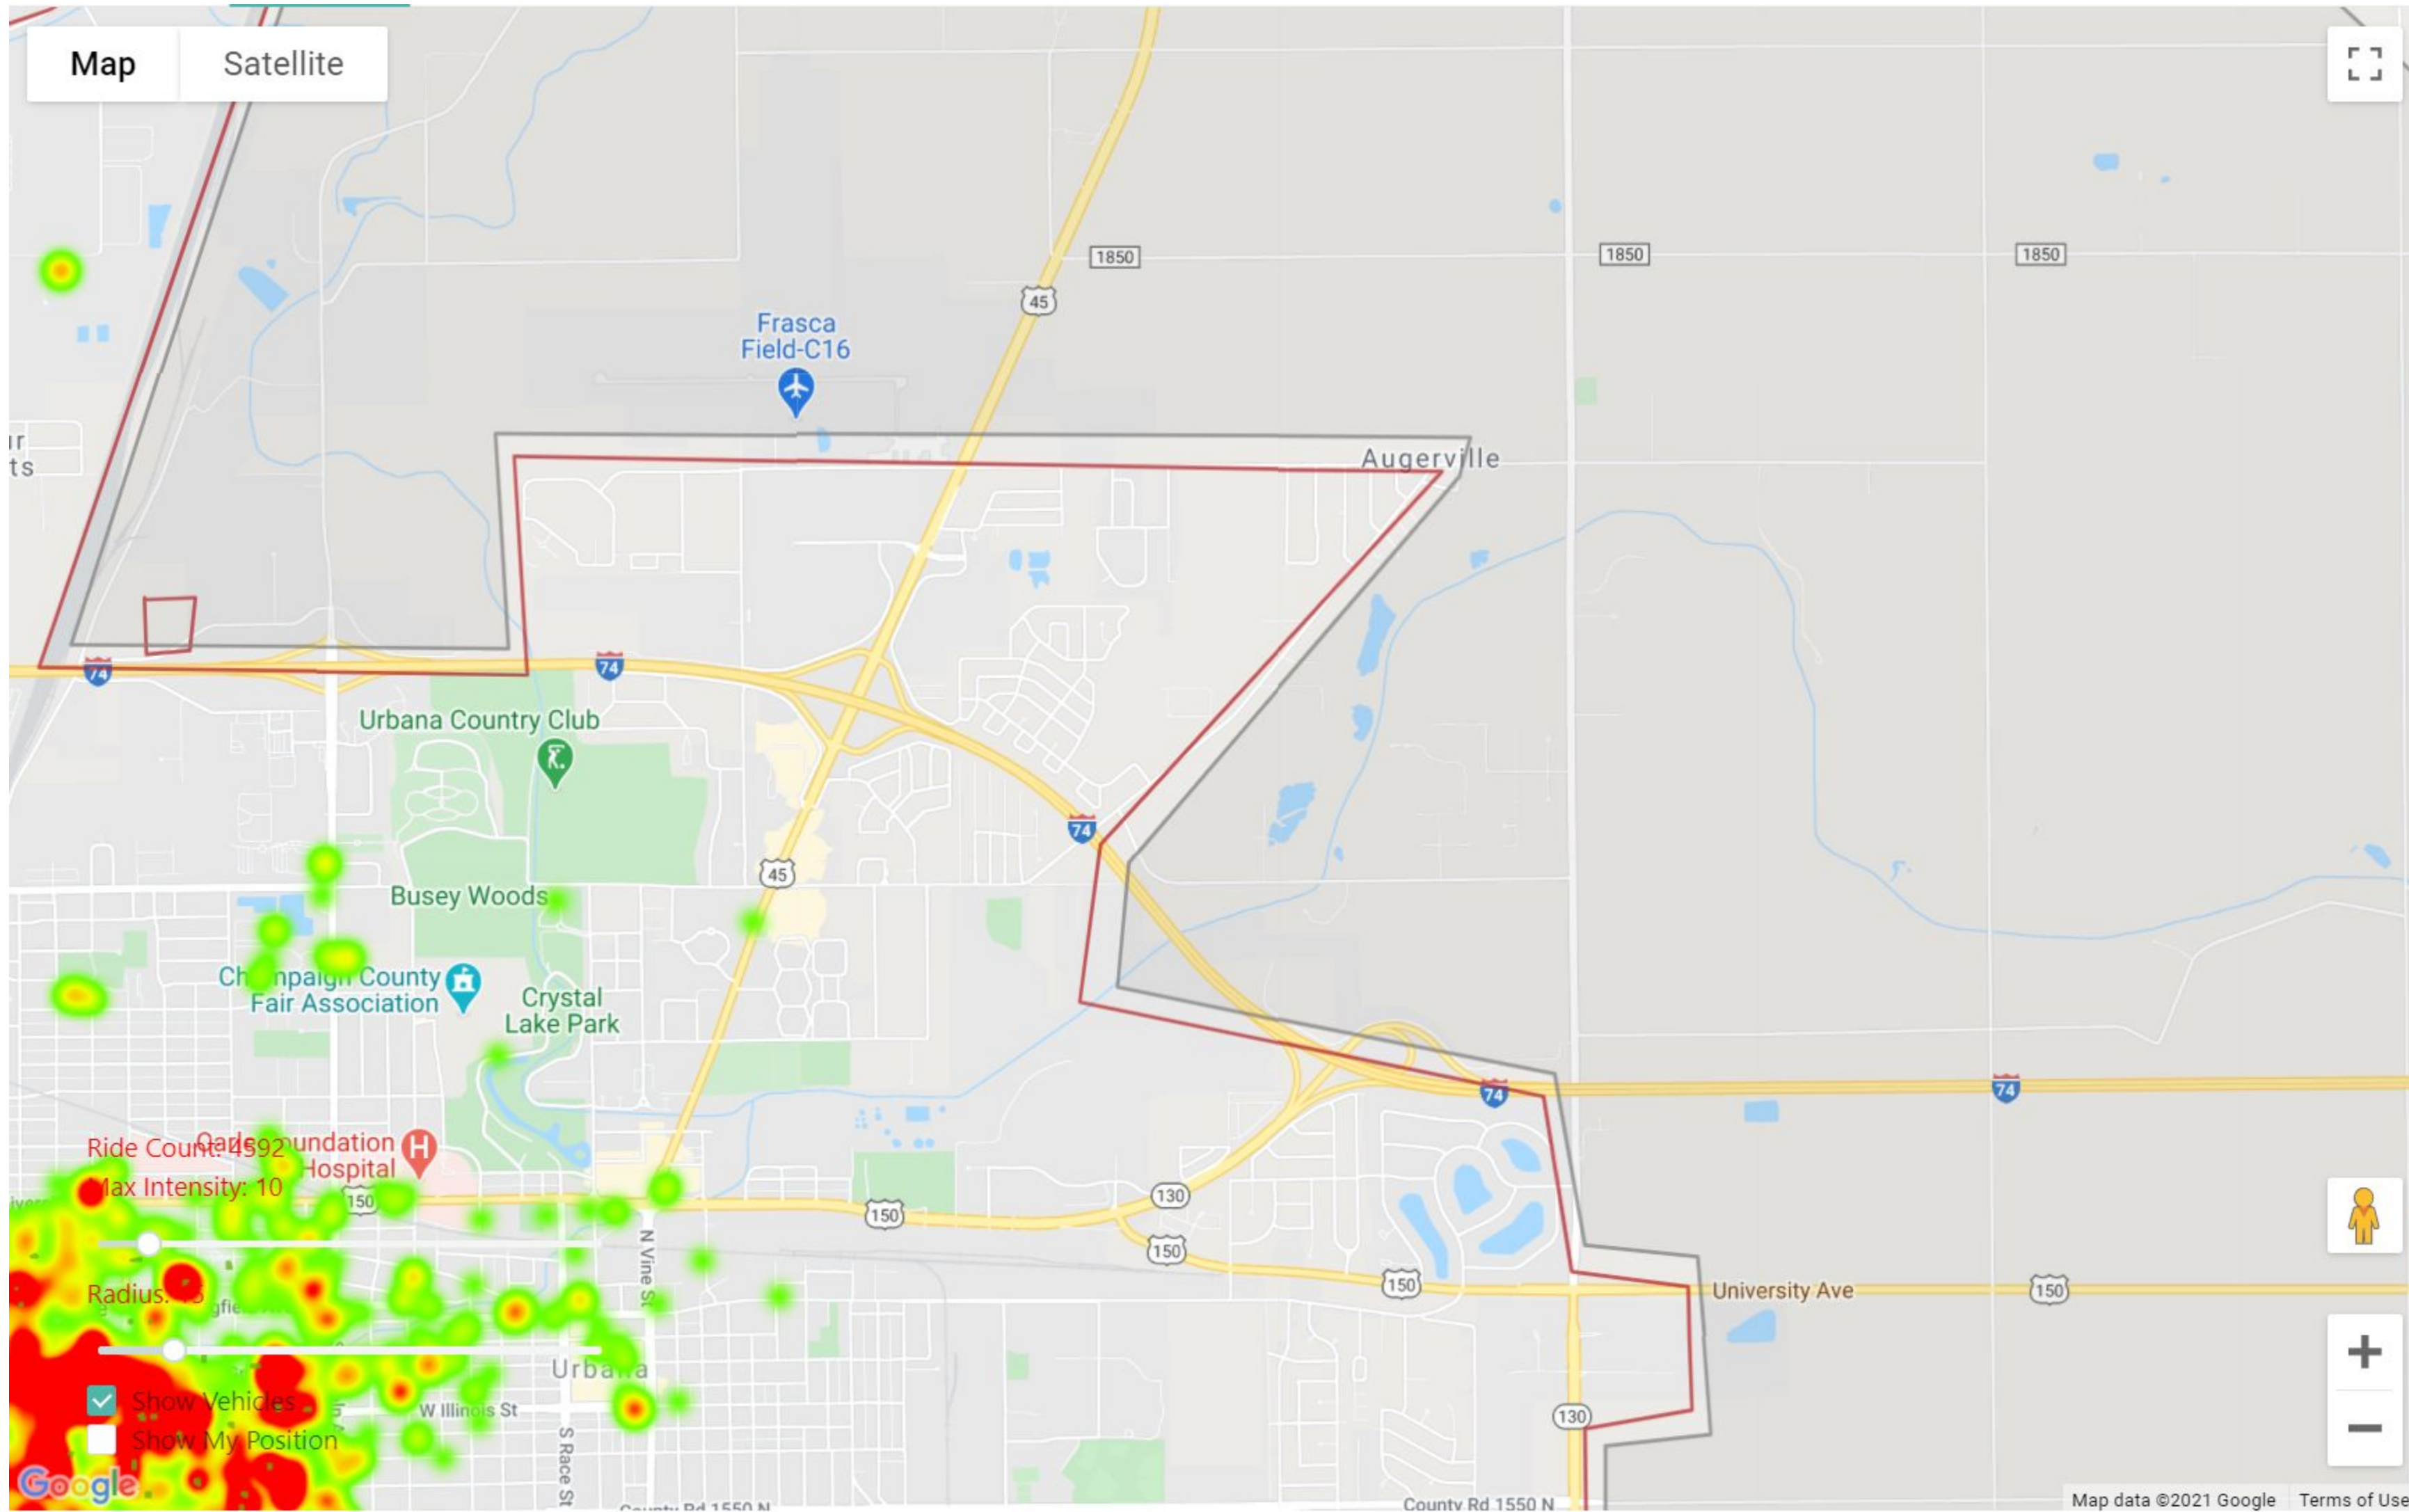

March Heat Maps / Start of Ride - Champaign

Start of Ride Time: Weekday: Hours: ~ Type:

March Heat Maps / Start of Ride - Urbana

Start of Ride Time: ~ Weekday: Hours: ~ Type:

March Heat Maps / Start of Ride - Urbana

March Heat Maps / End of Ride - Champaign

End of Ride Time: 2021-03-01 00:00 ~ 2021-03-31 23:59 Weekday: Hours: ~ Type:

March Heat Maps / End of Ride - Urbana

End of Ride ▾ Time: 2021-03-01 00:00 ~ 2021-03-31 23:59 📅 Weekday: select ▾ Hours: select ▾ ~ select ▾ Type: select ▾ Reset Get HeatMap