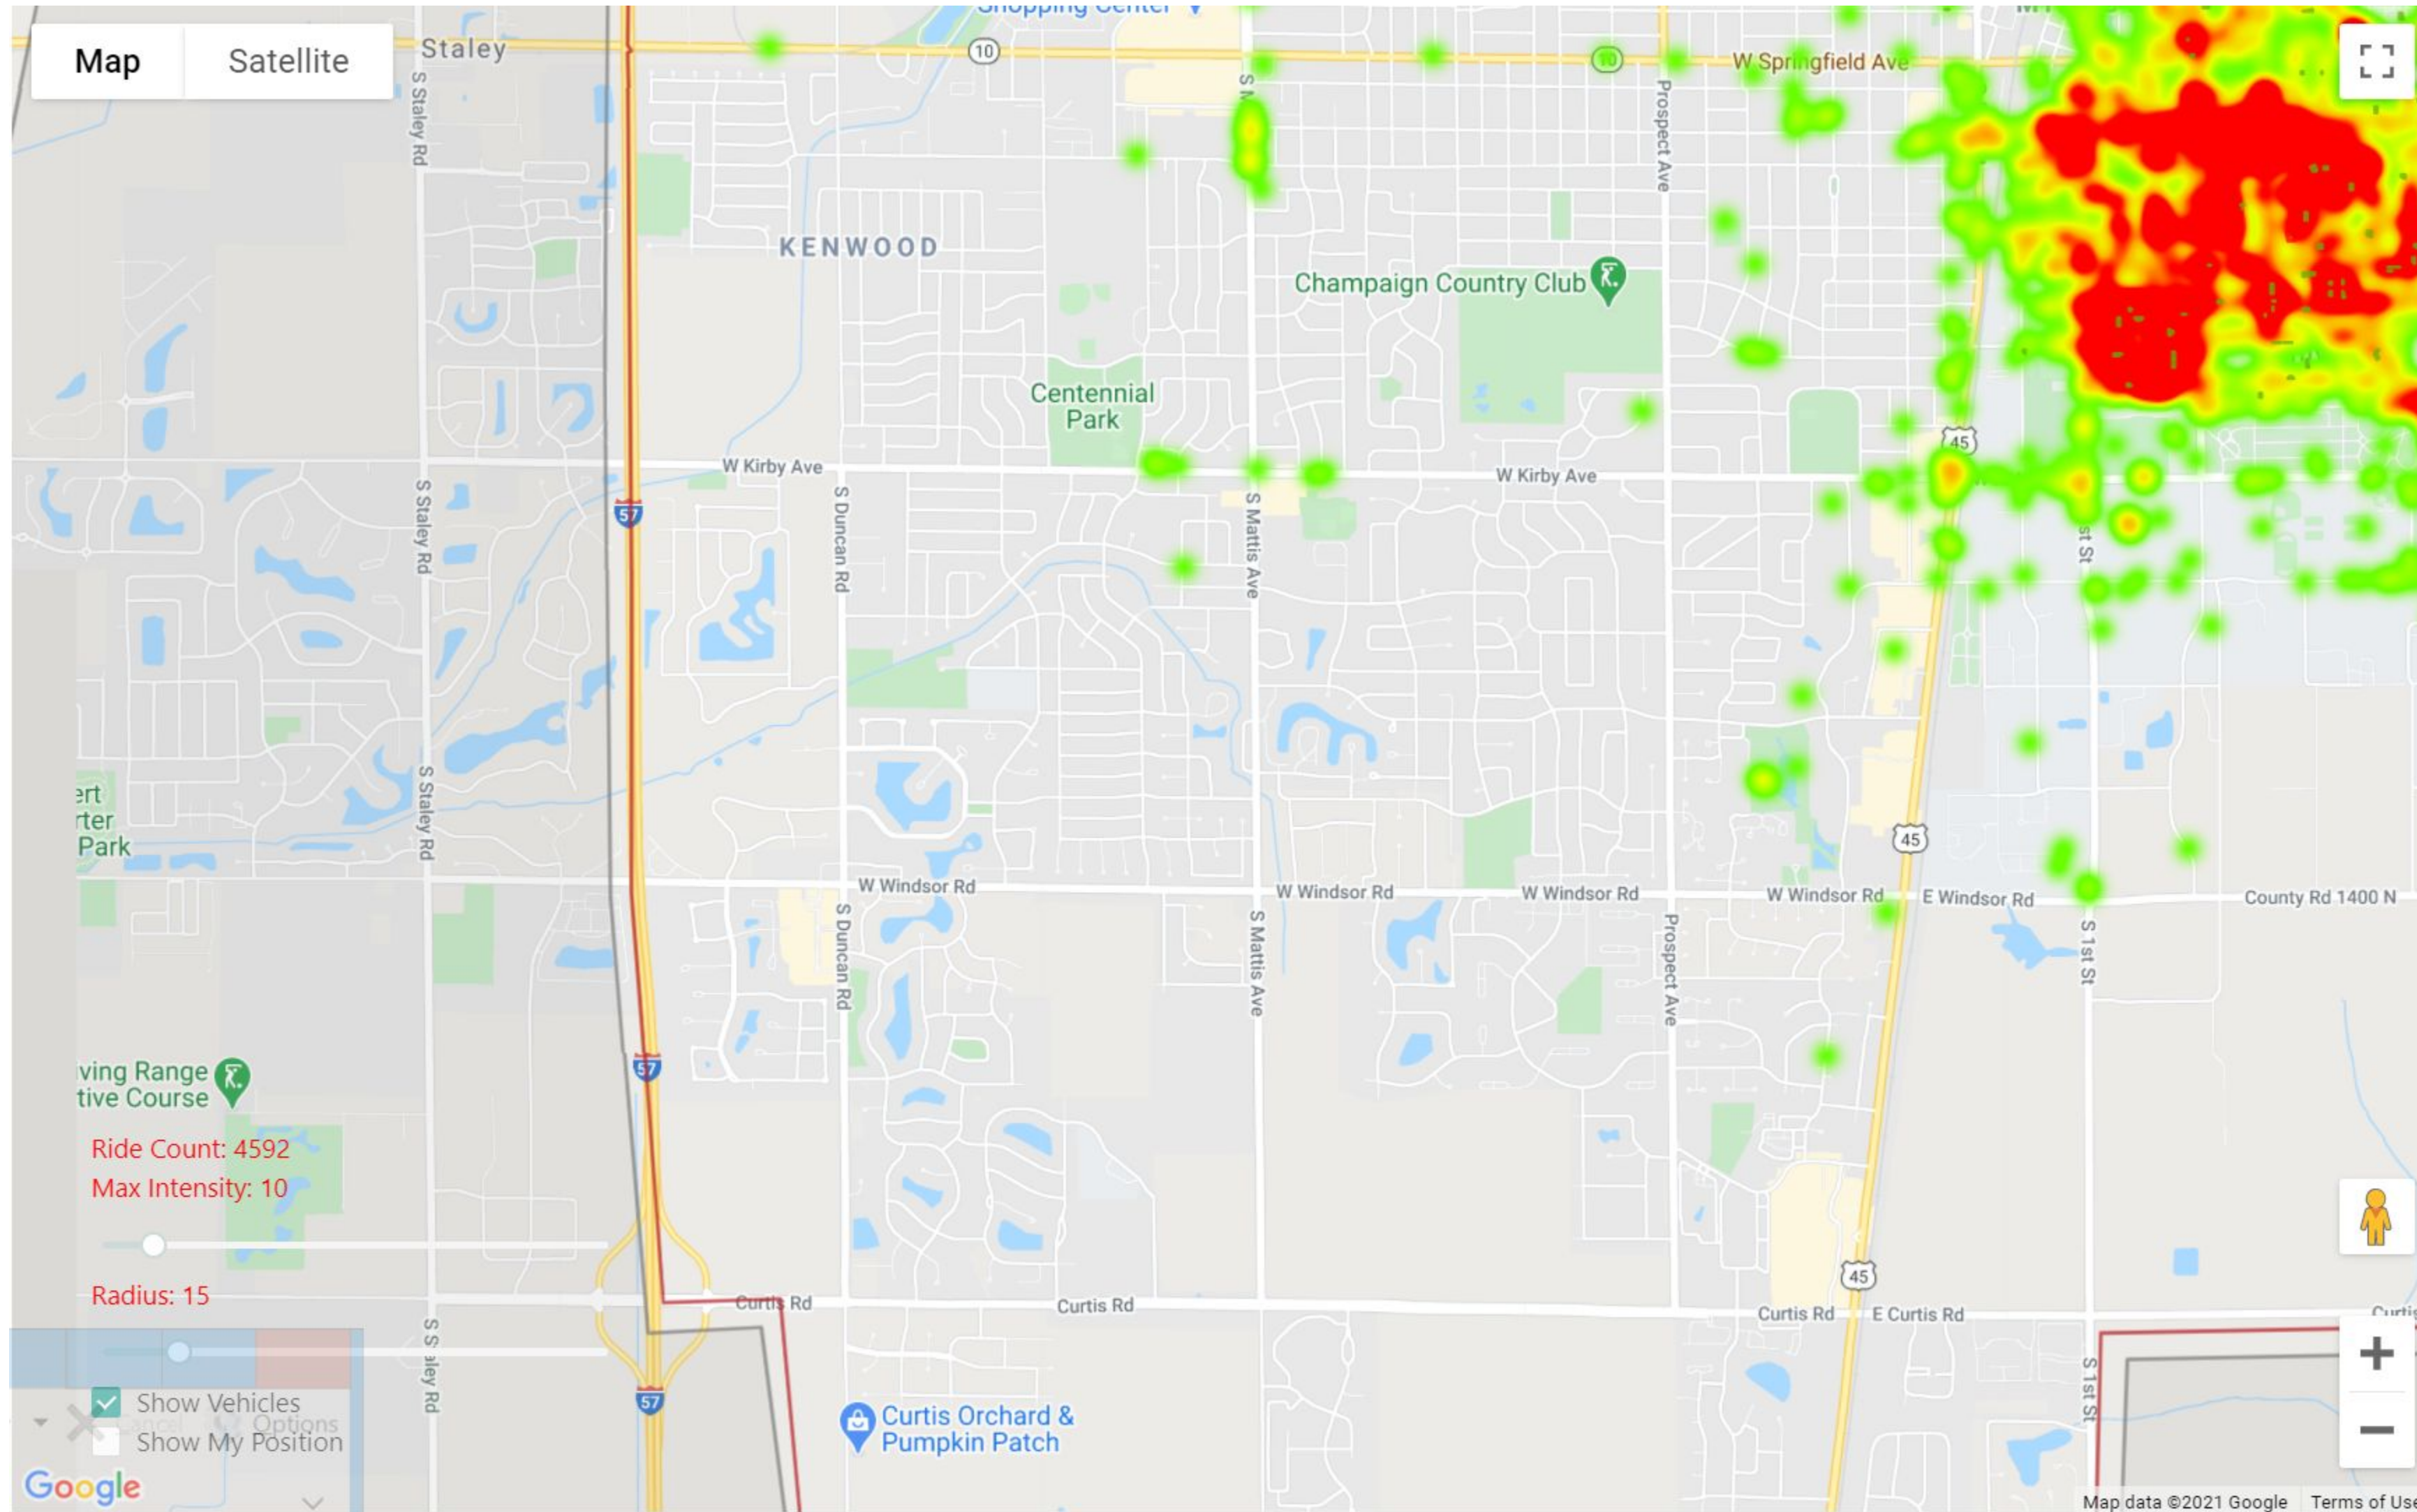

Start of Ride Time: Weekday: Hours: ~ Type:

March Heat Maps / Start of Ride - Campus

Start of Ride Time: Weekday: Hours: ~ Type:

March Heat Maps / End of Ride - Champaign

End of Ride Time: Weekday: Hours: Type:

March Heat Maps / End of Ride - Champaign

End of Ride Time: 2021-03-01 00:00 ~ 2021-03-31 23:59 Weekday: Hours: ~ Type:

March Heat Maps / End of Ride - Urbana

End of Ride ▾ Time: 2021-03-01 00:00 ~ 2021-03-31 23:59 📅 Weekday: select ▾ Hours: select ▾ ~ select ▾ Type: select ▾ Reset Get HeatMap

March Heat Maps / End of Ride - Urbana

End of Ride Time: ~ Weekday: Hours: ~ Type:

March Heat Maps / End of Ride - Campus

End of Ride Time: 2021-03-01 00:00 ~ 2021-03-31 23:59 Weekday: Hours: ~ Type:

March Heatmaps / Riding Path - Champaign