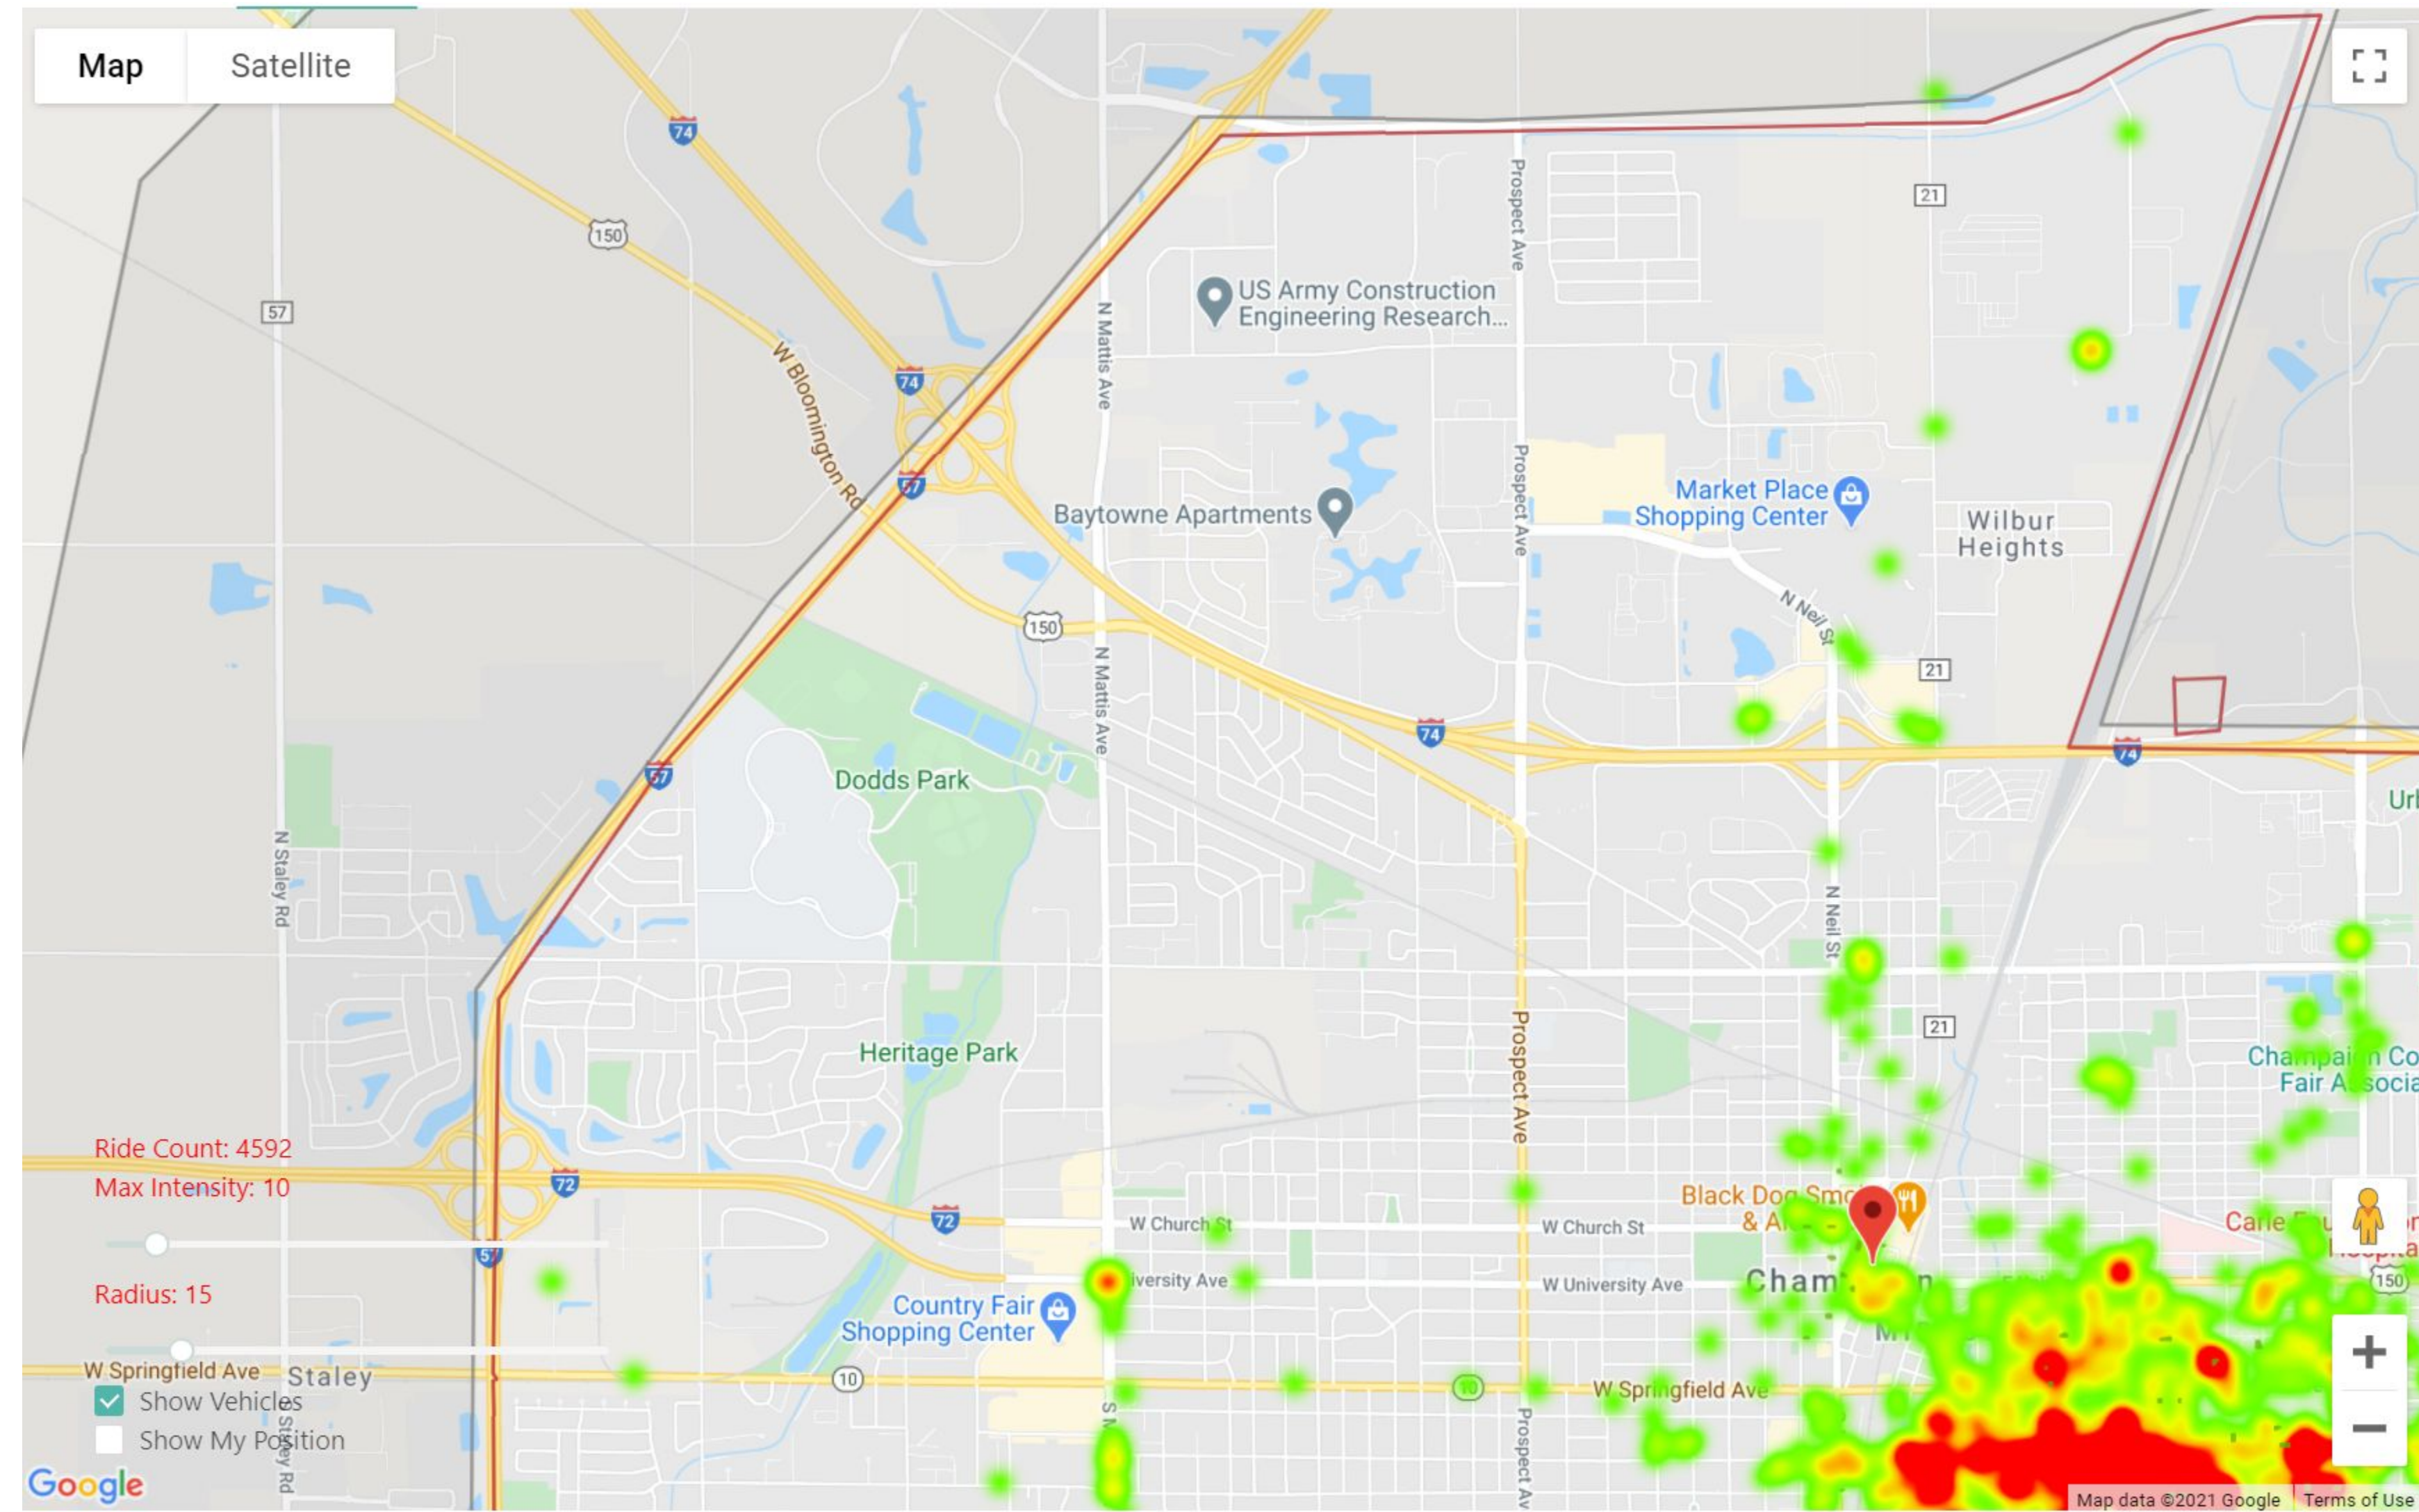

Start of Ride Time: Weekday: Hours: ~ Type:

March Heat Maps / Start of Ride - Campus

Start of Ride Time: Weekday: Hours: ~ Type:

March Heat Maps / End of Ride - Champaign

End of Ride Time: Weekday: Hours: Type:

March Heat Maps / End of Ride - Champaign

End of Ride Time: 2021-03-01 00:00 ~ 2021-03-31 23:59 Weekday: Hours: ~ Type:

March Heat Maps / End of Ride - Urbana

End of Ride ▾ Time: 2021-03-01 00:00 ~ 2021-03-31 23:59 📅 Weekday: select ▾ Hours: select ▾ ~ select ▾ Type: select ▾ Reset Get HeatMap

March Heat Maps / End of Ride - Urbana

End of Ride Time: ~ Weekday: Hours: ~ Type:

March Heat Maps / End of Ride - Campus

End of Ride Time: 2021-03-01 00:00 ~ 2021-03-31 23:59 Weekday: Hours: ~ Type:

March Heatmaps / Riding Path - Champaign