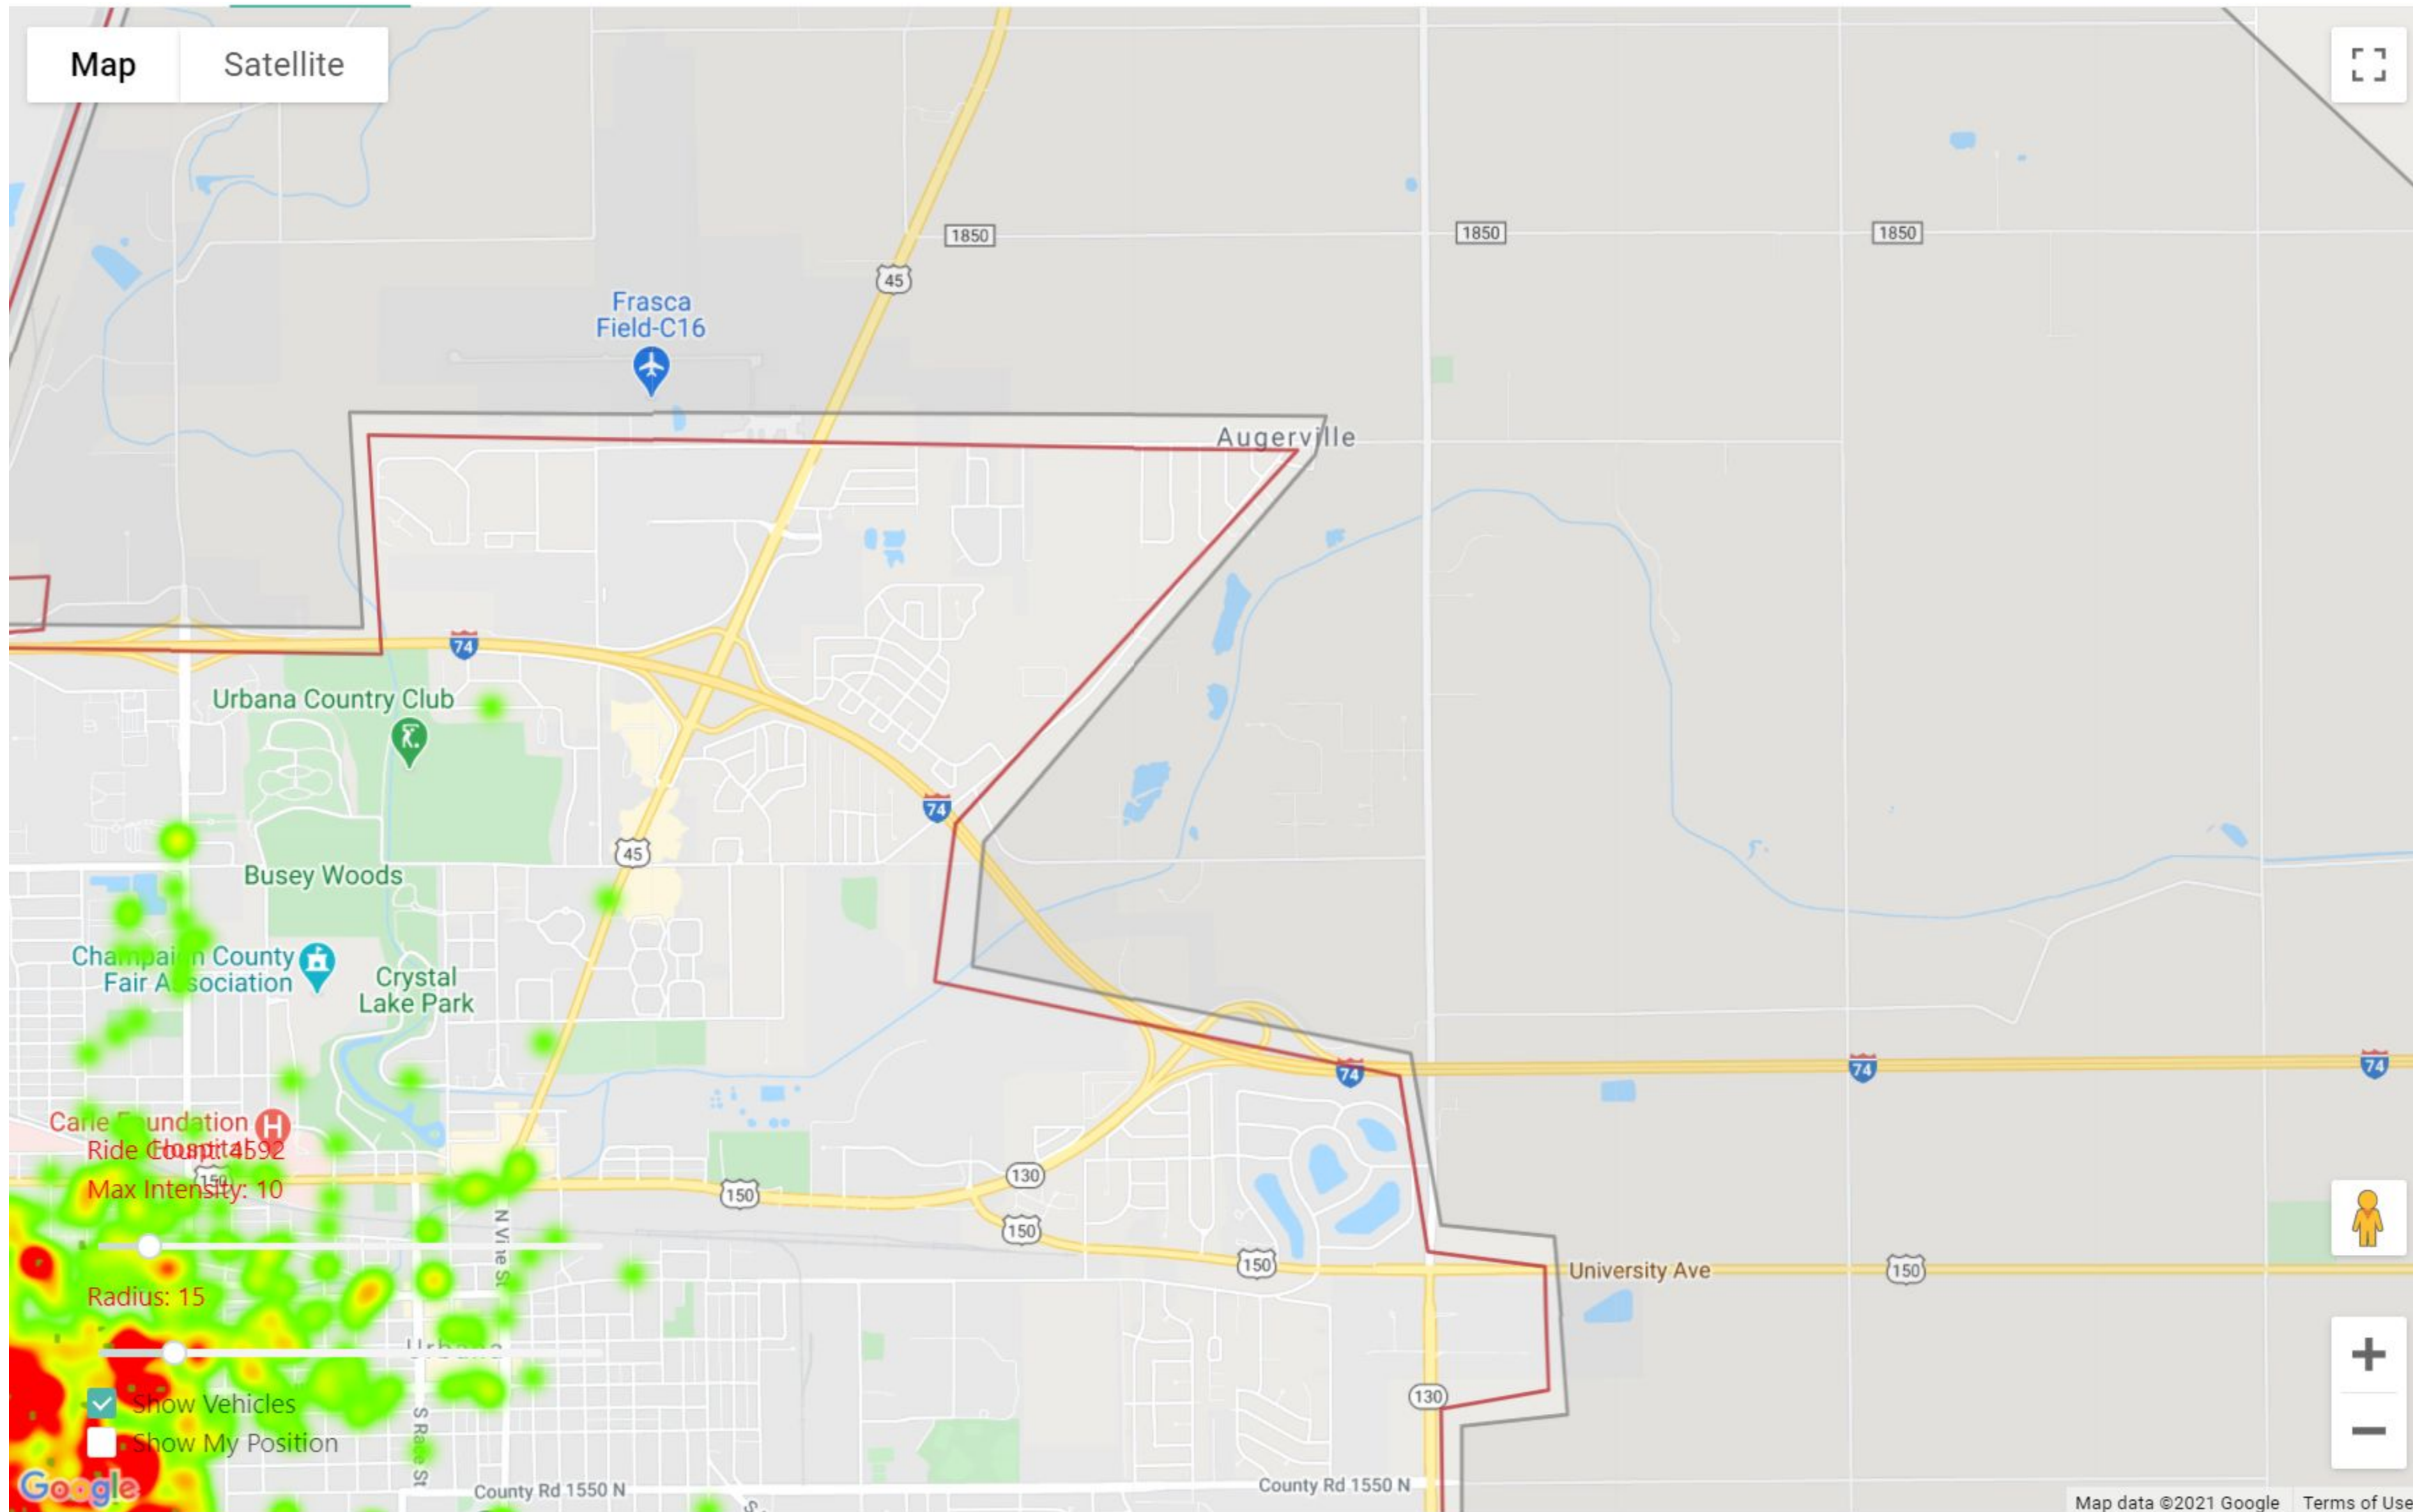

Start of Ride Time: Weekday: Hours: ~ Type:

March Heat Maps / Start of Ride - Campus

Start of Ride Time: Weekday: Hours: ~ Type:

March Heat Maps / End of Ride - Champaign

End of Ride Time: Weekday: Hours: Type:

March Heat Maps / End of Ride - Champaign

End of Ride Time: 2021-03-01 00:00 ~ 2021-03-31 23:59 Weekday: Hours: ~ Type:

March Heat Maps / End of Ride - Urbana

End of Ride ▾ Time: 2021-03-01 00:00 ~ 2021-03-31 23:59 📅 Weekday: select ▾ Hours: select ▾ ~ select ▾ Type: select ▾ Reset Get HeatMap