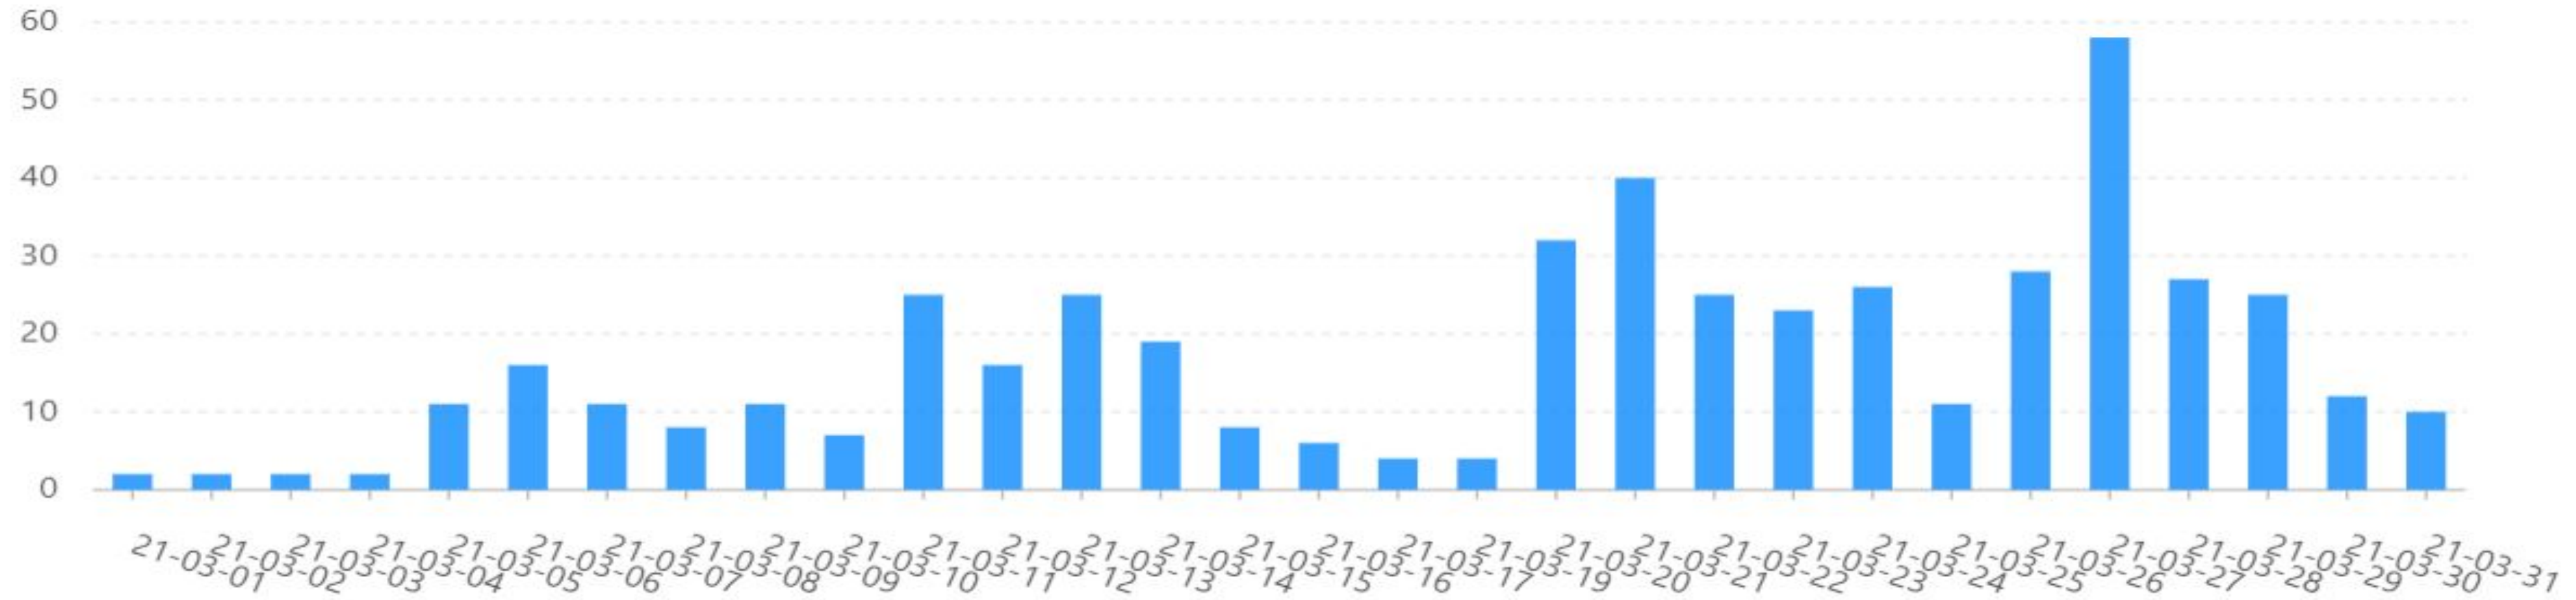

UIUC

March 2021 Review

March Review of Ridership

Riding Trend

Total Rides (3/1-3/31)

Total Ebikes: 4730

Average Rides/Day: 152

Rides/Day/Unit: .7

Average Fleet Size: 200 - starting to get bikes out and increasing based on parts available and labor.

We have 400 out currently

March Review of Users

Customers Trend

Unique Users: 1323

March Statistics 2021

Average Ride Length: .6 miles

Average Ride Time: 7.5 Minutes

Total Miles: 2990

Total Collisions reported: 0

Total CS Tickets: 115

Main Issues:

Timer started but bike remained
Locked: 50

Forgot to Lock: 6