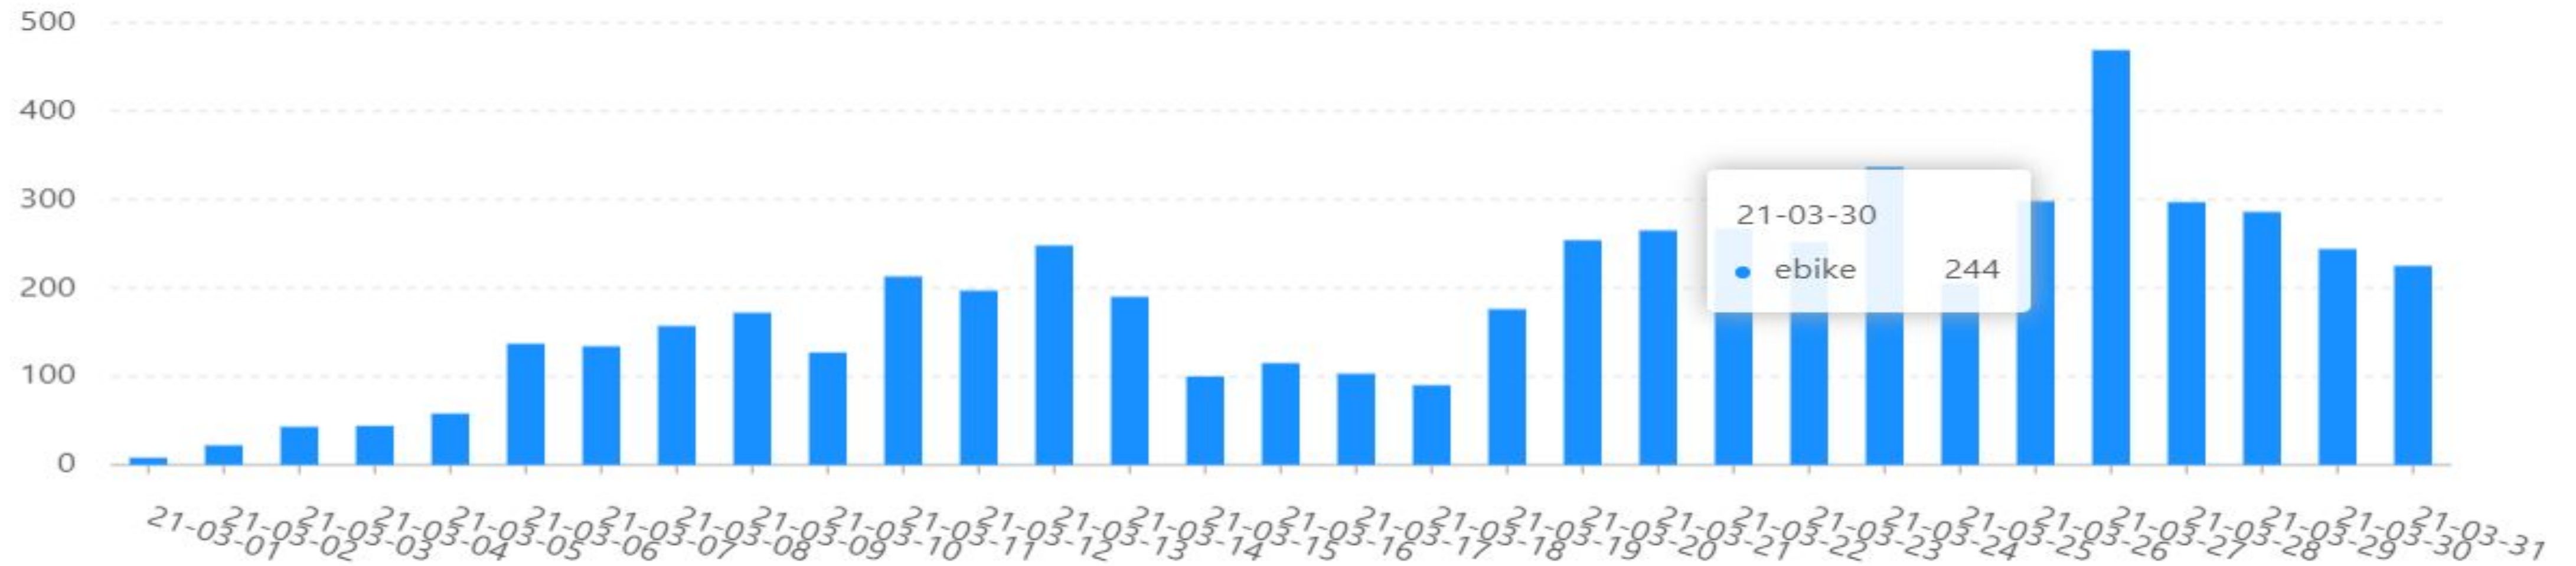

UIUC

March 2021 Review

March Review of Ridership

Riding Trend

Total Rides (3/1-3/31)

Total Ebikes: 4730

Average Rides/Day: 152

Rides/Day/Unit: .7

Average Fleet Size: 200 - starting to get bikes out and increasing based on parts available and labor.

We have 400 out currently

March Review of Users

Customers Trend

Unique Users: 1323

March Statistics 2021

Average Ride Length: .6 miles

Average Ride Time: 7.5 Minutes

Total Miles: 2990

Total Collisions reported: 0

Total CS Tickets: 115

Main Issues:

Timer started but bike remained
Locked: 50

Forgot to Lock: 6