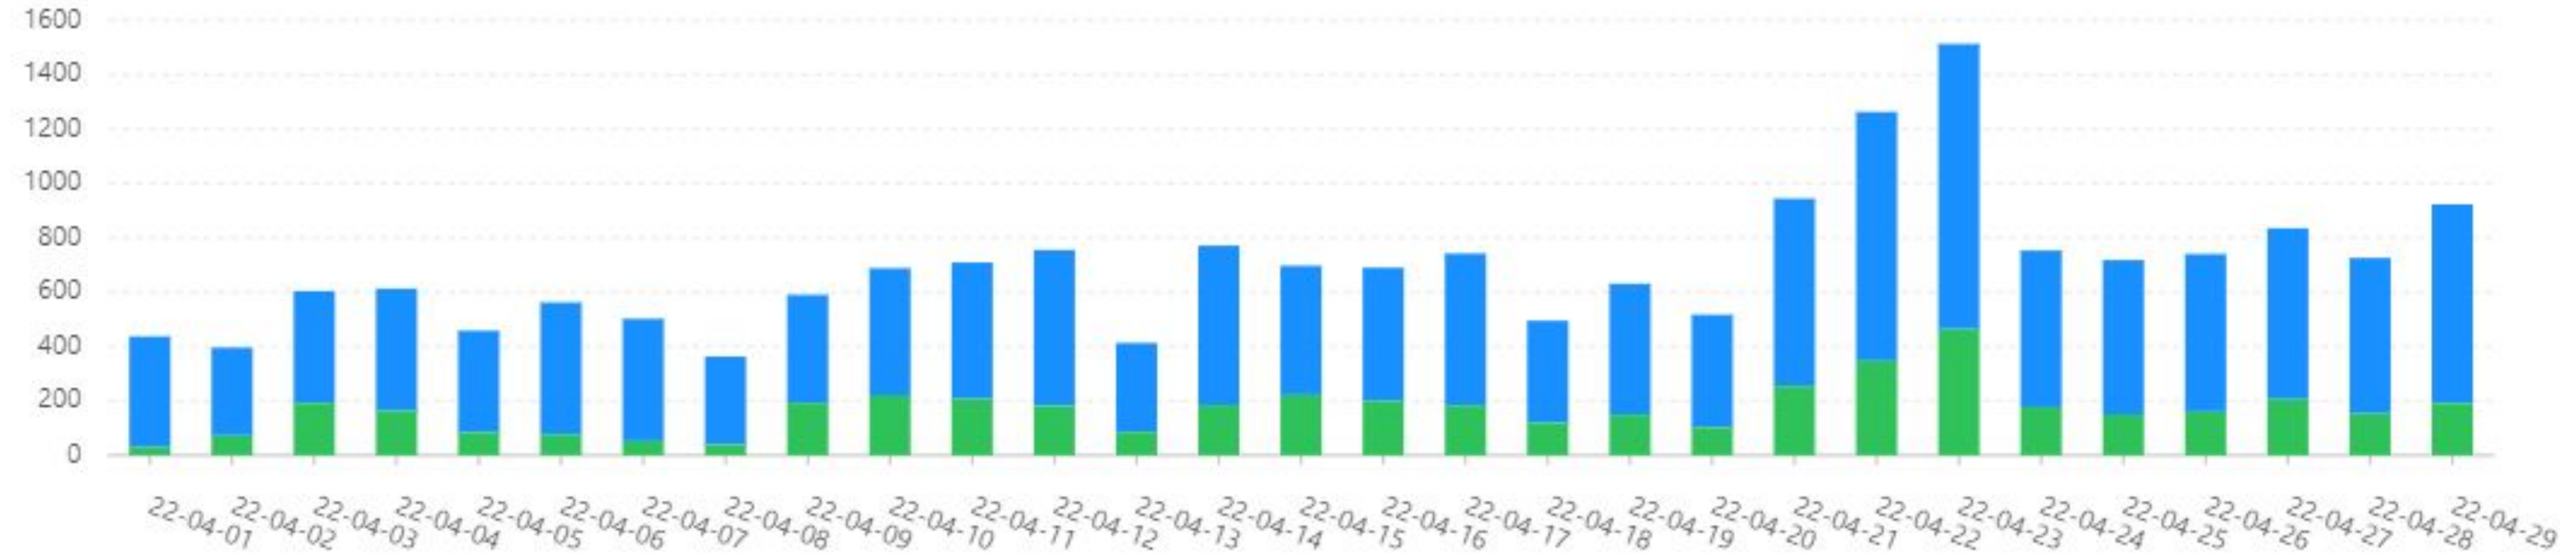

UIUC

April 2022 Review

April Review of Ridership

Rides Customers Stripe Revenue Finace Report Ride Metrics

Riding Trend

Total Rides: 20,943

Total Halo-E: 15,782

Total Comso-E: 5,161

R/D Halo-E: 1.5

R/D Cosmo-E: 1.7

Average Fleet Size: 450 total vehicles

April Review of Users

Rides **Customers** Stripe Revenue Finace Report Ride Metrics

Customers Trend

Unique Customers: 3,213
New Riders: 1,372

April Statistics

Average Ride Length: 1.8 miles

Halo E: 1

Cosmo E: 2.4

Average Ride Time: 13 Minutes

Halo E: 12.5

Cosmo E: 14

Total Ride Minutes: 118,116

Total Miles: 16,425

Total Collisions reported: 1

Total Violations: 370

CS Tickets:

Misc questions: 53

Stray Vehicle Requests: 28

Violation Questions: 20

Obstructing sidewalk: 11