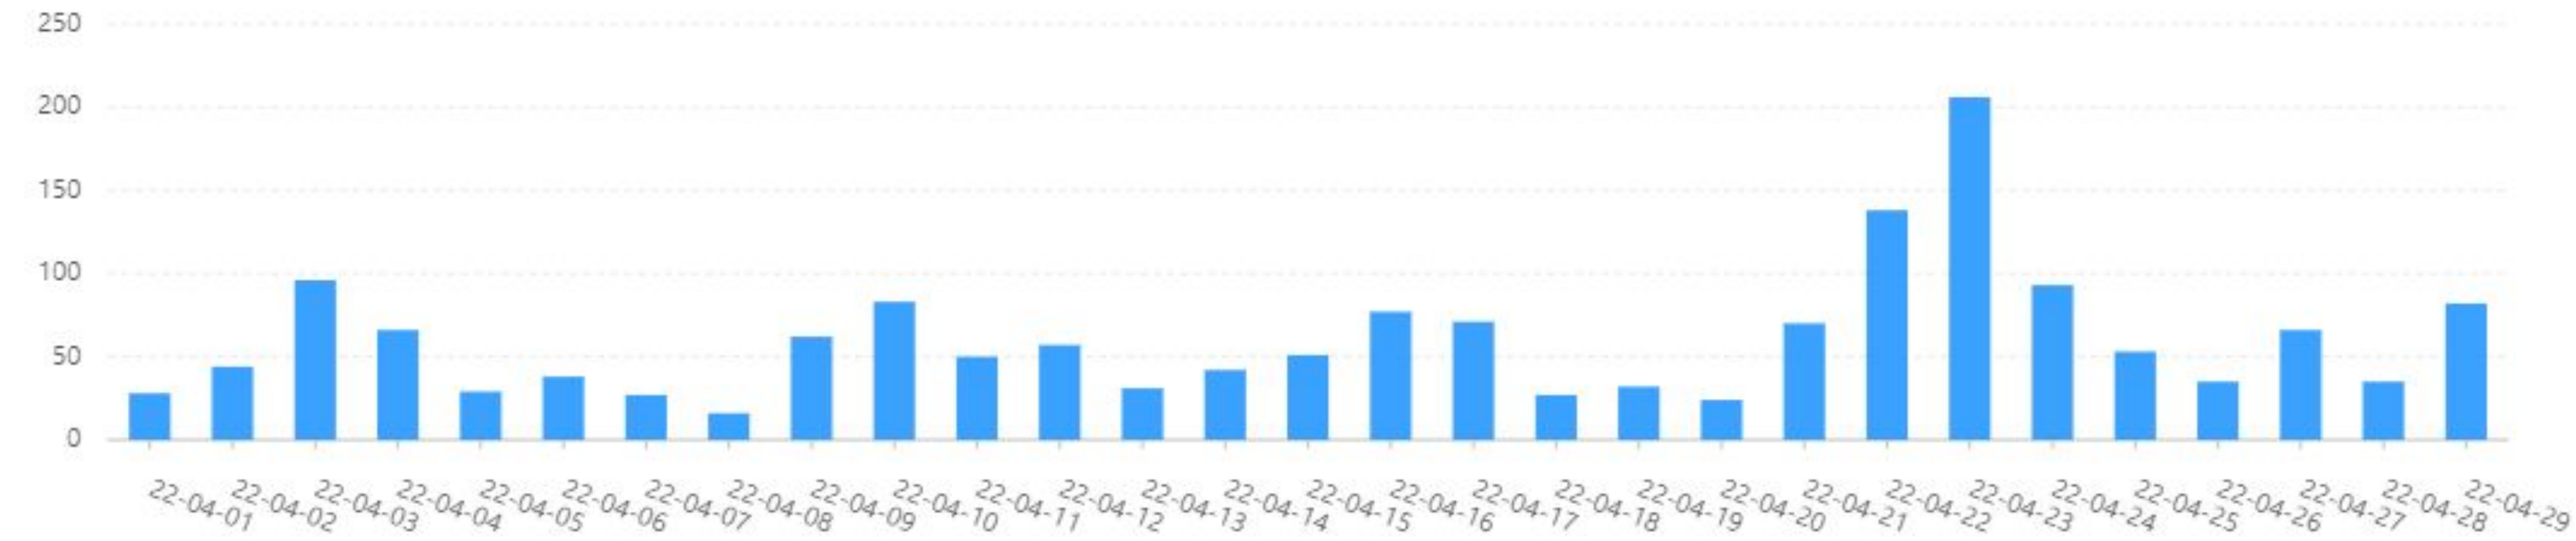

UIUC

April 2022 Review

April Review of Ridership

Rides Customers Stripe Revenue Finace Report Ride Metrics

Riding Trend

Total Rides: 20,943

Total Halo-E: 15,782

Total Comso-E: 5,161

R/D Halo-E: 1.5

R/D Cosmo-E: 1.7

Average Fleet Size: 450 total vehicles

April Review of Users

Rides **Customers** Stripe Revenue Finace Report Ride Metrics

Customers Trend

Unique Customers: 3,213
New Riders: 1,372

April Statistics

Average Ride Length: 1.8 miles

Halo E: 1

Cosmo E: 2.4

Average Ride Time: 13 Minutes

Halo E: 12.5

Cosmo E: 14

Total Ride Minutes: 118,116

Total Miles: 16,425

Total Collisions reported: 1

Total Violations: 370

CS Tickets:

Misc questions: 53

Stray Vehicle Requests: 28

Violation Questions: 20

Obstructing sidewalk: 11