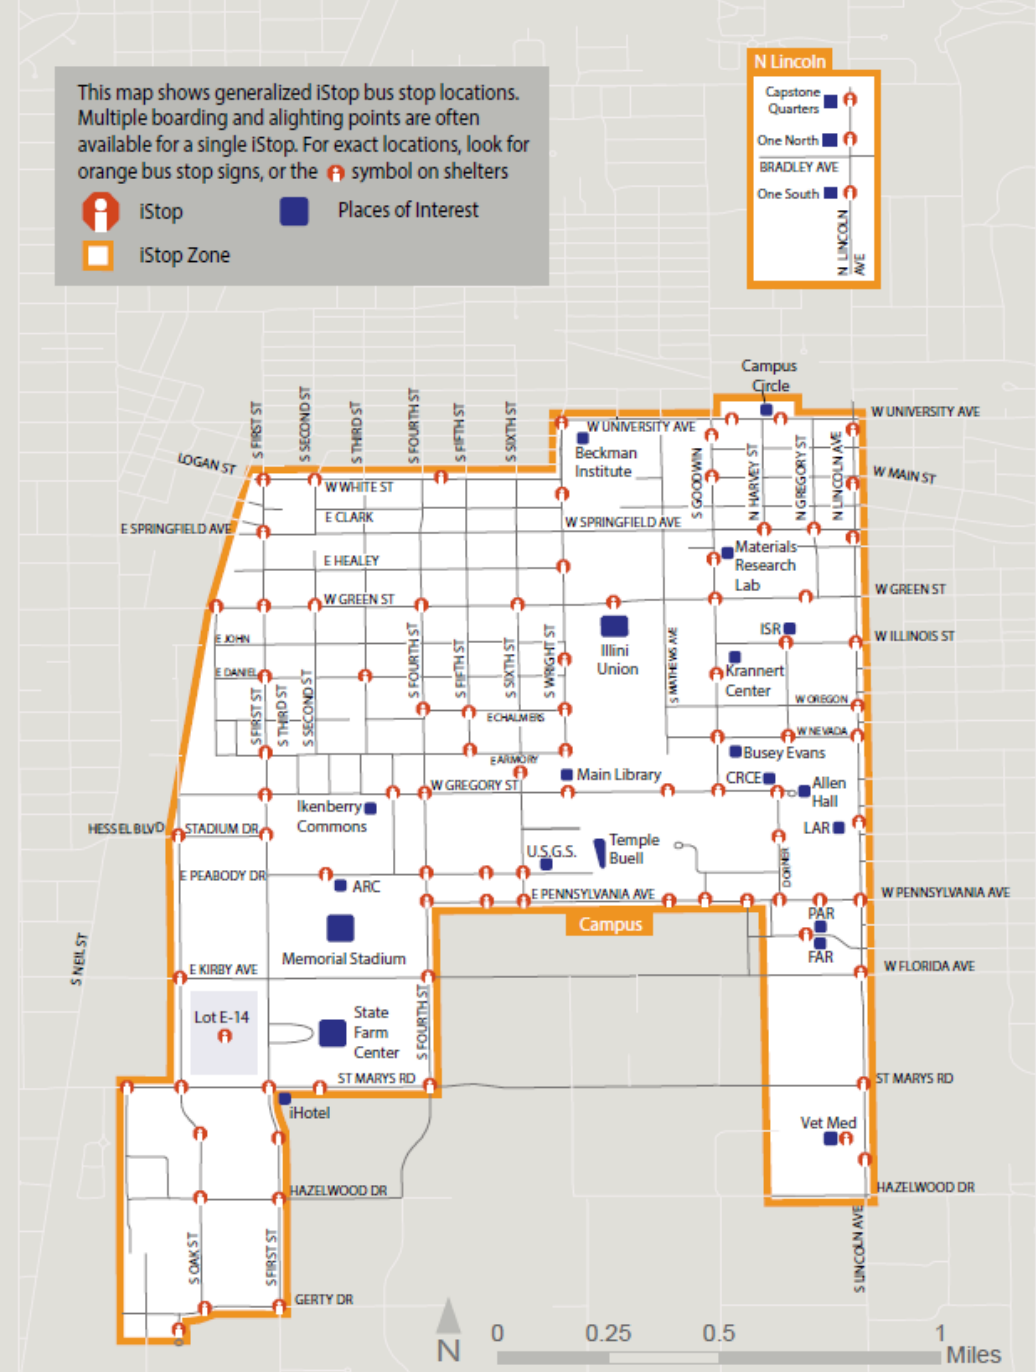

Facilities & Services

UNIVERSITY OF ILLINOIS URBANA-CHAMPAIGN

iStops

- Stops in the campus area are designated as iStops and do not require a fare
- No need to show your ID
- Applies to all routes

Tools in the Toolbox

Enter an address, stop, or place like
45 E. University, Green and Goodwin, or Market Place.

 Nearby

Favorite Stops.

tran

 **Nearby**

Bus stops

Transit Plaza
Champaign

[Travel from here](#) [Travel to here](#)

Trip Options

Least Time Fewest Transfers Least Walking

[Plan your trip](#)

Armory & Wright to Lincoln Square

The following itineraries include everything you need to get from Armory & Wright to Lincoln Square, including walking instructions, bus line information, and links to arrival times based on the latest GPS information.

 WALK NORTHEAST from Lincoln Square Garage South to Lincoln Square and arrive by 5:13 PM

12 minutes with no transfers

5 **GREEN** DEPART FROM [Armory & Wright \(NE Far Side\)](#) at 4:27 PM
EAST ARRIVE AT [Lincoln Square Garage East](#) at 4:39 PM