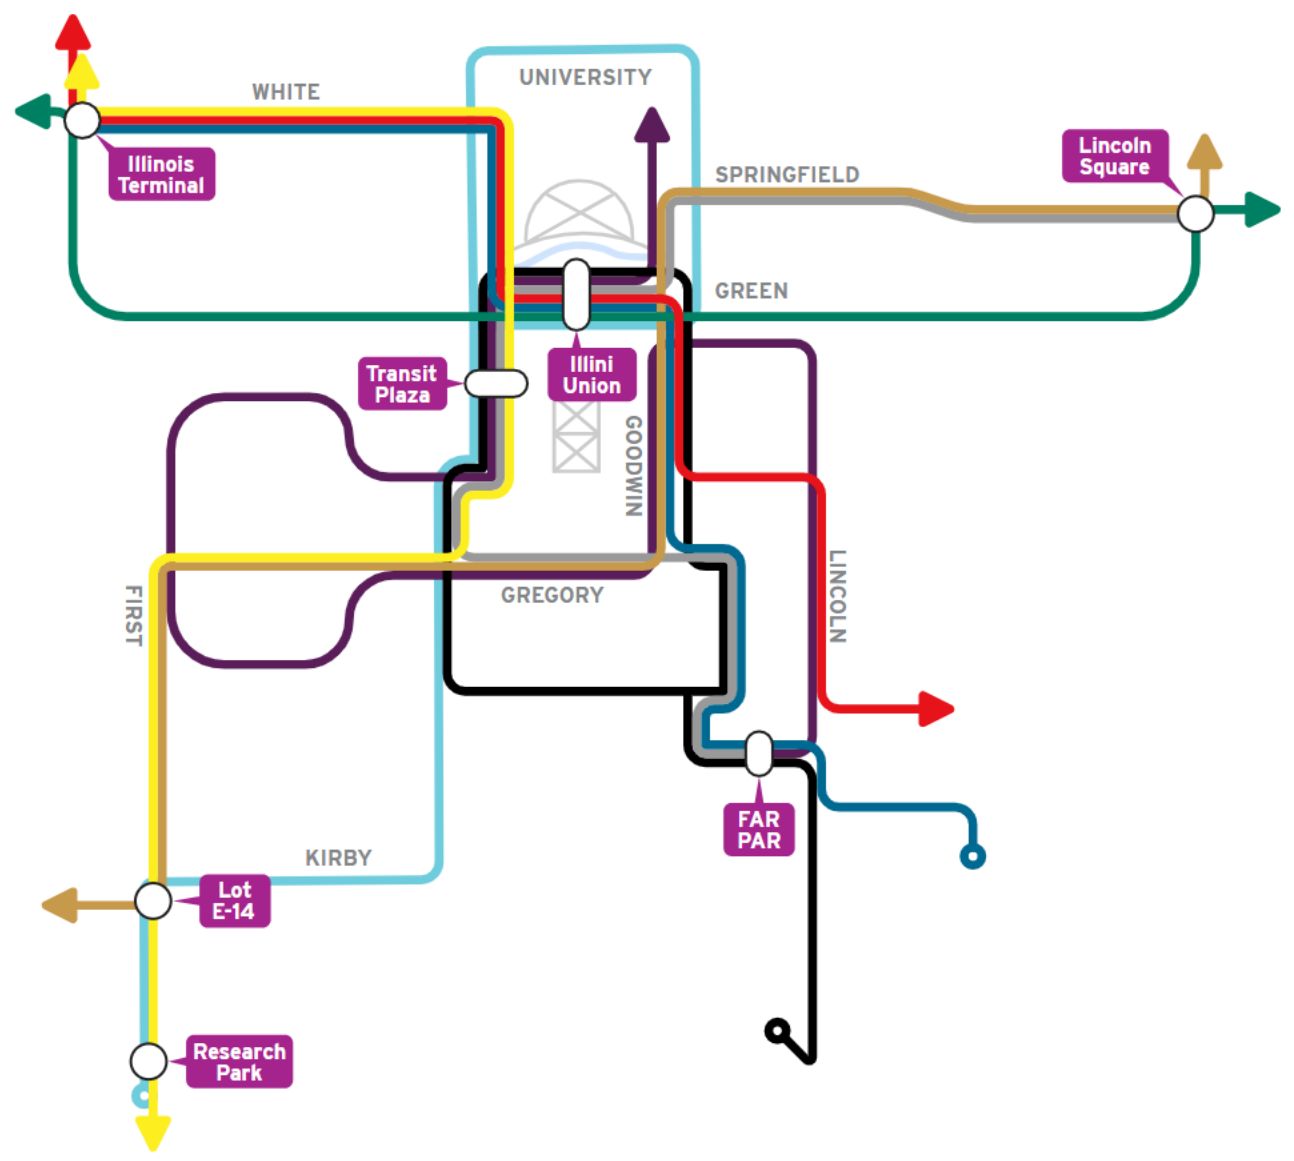

Interactive Map

Sometimes getting started is the hardest part. This tool can help. Loaded up with MTD's top campus and community routes, you select from a list of major destinations (academic buildings, University Housing, etc.) to see which bus routes

Search a Campus Location
e.g. Ikenberry or Altgeld Hall

- Activities and Recreation Center (ARC)
- Allen Hall
- Altgeld Hall
- Armory
- Bevier Hall
- Busey Evans Hall
- Business Instructional Facility (BIF)
- Campus Recreation Center East (CRCE)
- Ceramics Building
- Chemical and Life Sciences
- College of Veterinary Medicine (Vet-Med)
- Daniels Hall
- David Kinley Hall (DKH)
- Education Building
- Electrical and Computer Engineering (ECE)
- English Building
- Enterprise Works
- Everitt Laboratory
- Florida Avenue Residence Hall (FAR)
- Foellinger Auditorium
- Grainger Engineering Library
- Gregory Hall
- Hendrick House
- Henry Administration Building

1x

Show Streets

Show Labels

Search a Campus Location

Chemical and Life Sciences

Chemical and Life Sciences is served by:

- 2 Red
- 10 Gold
- 12 Teal
- 21 Raven
- 22 Illini

[View Departures](#)

ASSIGNED

PICK UP
10:50 PM

1016

DROP OFF
10:56 PM

Illinois Terminal, East University Avenue, ...
Grainger Engineering Library, West Springfield Ave

- 10:50 PM Illinois Terminal
East University Avenue, Champaign, IL, USA
- 10:50 PM MTD Connect
Illinois Terminal, East University Avenue,
11 m, 1.11 miles
- 10:56 PM Grainger Engineering Library, West Springfield
- 10:56 PM Grainger Engineering Library
West Springfield Avenue, Urbana, IL, USA