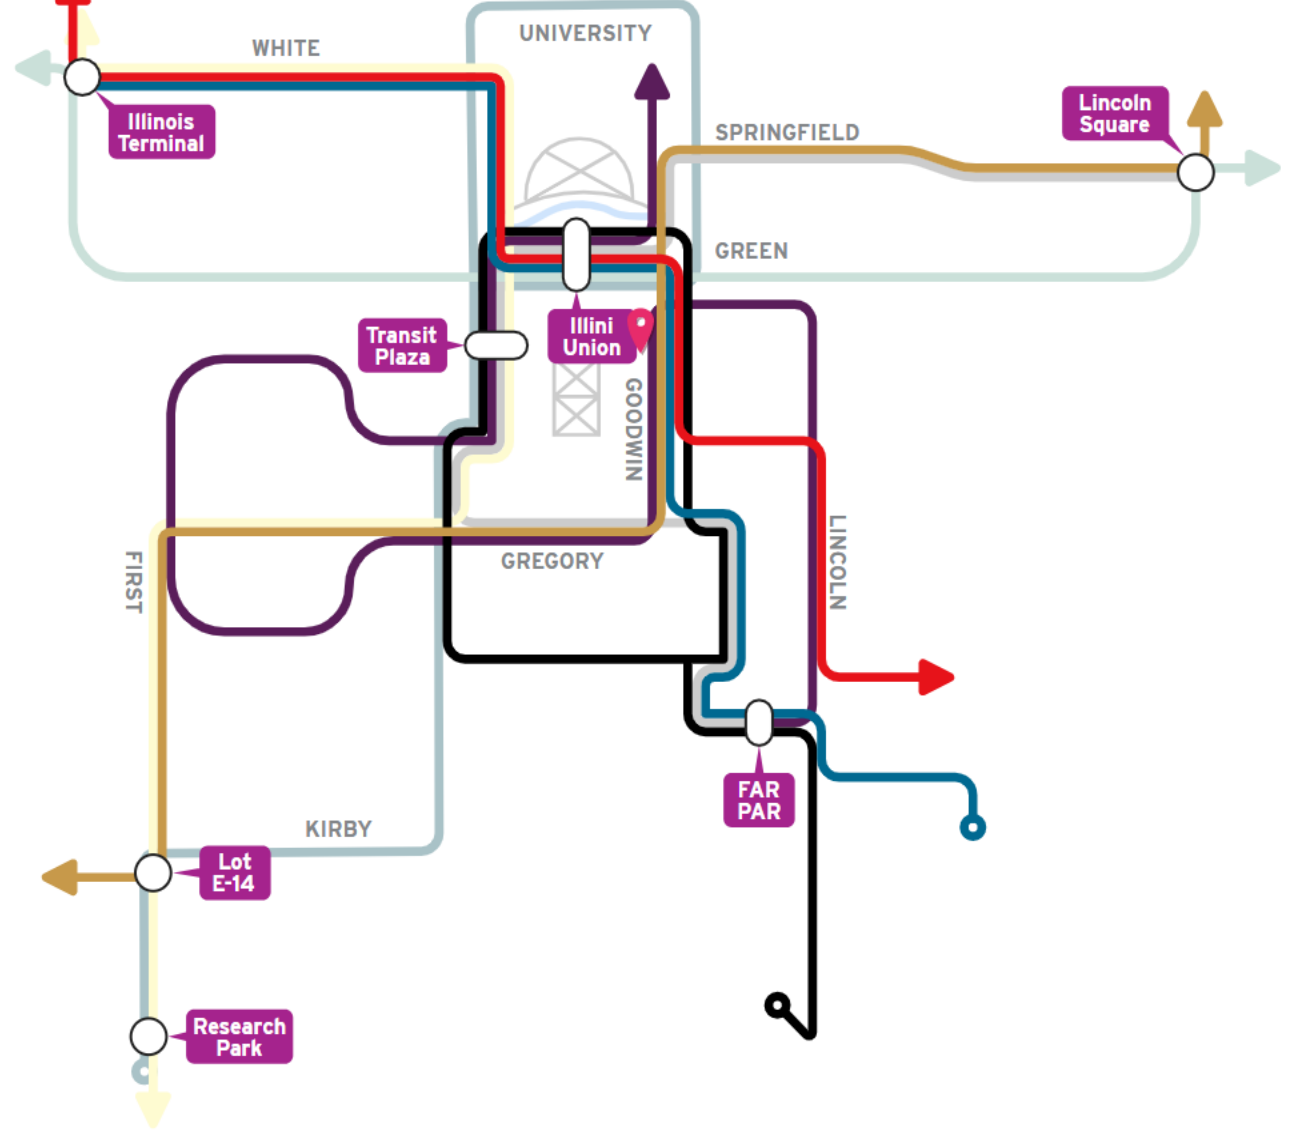

Search a Campus Location

Chemical and Life Sciences

Chemical and Life Sciences is served by:

- 2 Red
- 10 Gold
- 12 Teal
- 21 Raven
- 22 Illini

[View Departures](#)

1x

- Show Streets
- Show Labels

Chemical and Life Sciences