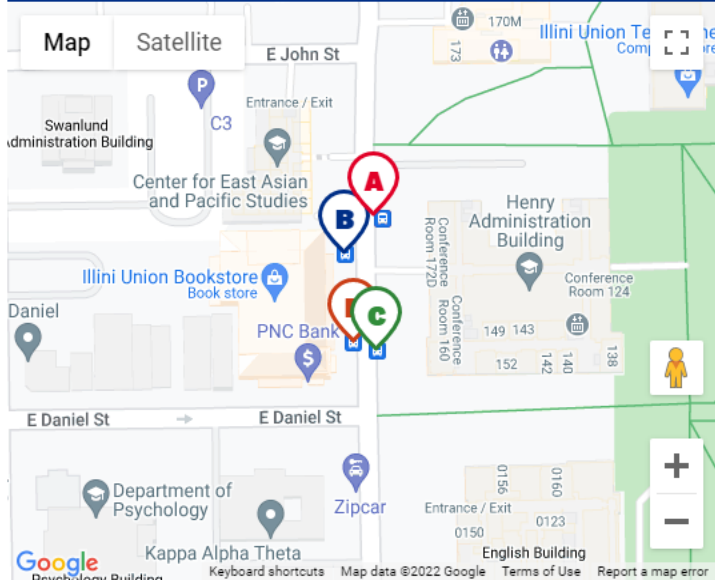

[More about this stop](#)

Places

powered by Google

Transportation Building
South Mathews Avenue, Urbana, IL, USA

[Travel from here](#) [Travel to here](#)

[Find stops nearby](#)

Transit Plaza (NE Platform)
Champaign, IL, USA

[Travel from here](#) [Travel to here](#)

[Find stops nearby](#)

Transit Plaza (SW Platform)
Champaign, IL, USA

[Travel from here](#) [Travel to here](#)

[Find stops nearby](#)

Transit Plaza (SE Platform)
Champaign, IL, USA

[Travel from here](#) [Travel to here](#)

[Find stops nearby](#)

MAPS & SCHEDULES ▾

RIDING ▾

INSIDE MTD ▾

Account

Home > Maps & Schedules > Bus Stops > Transit Plaza | MTD

★ Transit Plaza CHAMPAIGN

- NE Platform
- NW Platform
- SE Platform
- SW Platform

YELLOW NORTH	SE Platform	20 mins ESTIMATED	HOPPER 24 mins ESTIMATED	44 mins ESTIMATED
YELLOW SOUTH	SW Platform	3 mins ESTIMATED	31 mins ESTIMATED	HOPPER TO E-14 41 mins ESTIMATED
BLUE EAST	NE Platform	23 mins ESTIMATED	43 mins ESTIMATED	
BLUE WEST	NW Platform	11 mins ESTIMATED	43 mins ESTIMATED	
GREEN EAST	NE Platform	4:28 PM SCHEDULED		
BRONZE EAST	NE Platform	16 mins ESTIMATED	43 mins ESTIMATED	
BROWN A	NW Platform	8 mins ESTIMATED	47 mins ESTIMATED	
BROWN B	NE Platform	12 mins ESTIMATED	46 mins ESTIMATED	
SILVER NORTH	SE Platform	5 mins ESTIMATED	35 mins ESTIMATED	45 mins ESTIMATED
SILVER SOUTH	SW Platform	15 mins ESTIMATED	22 mins ESTIMATED	52 mins ESTIMATED