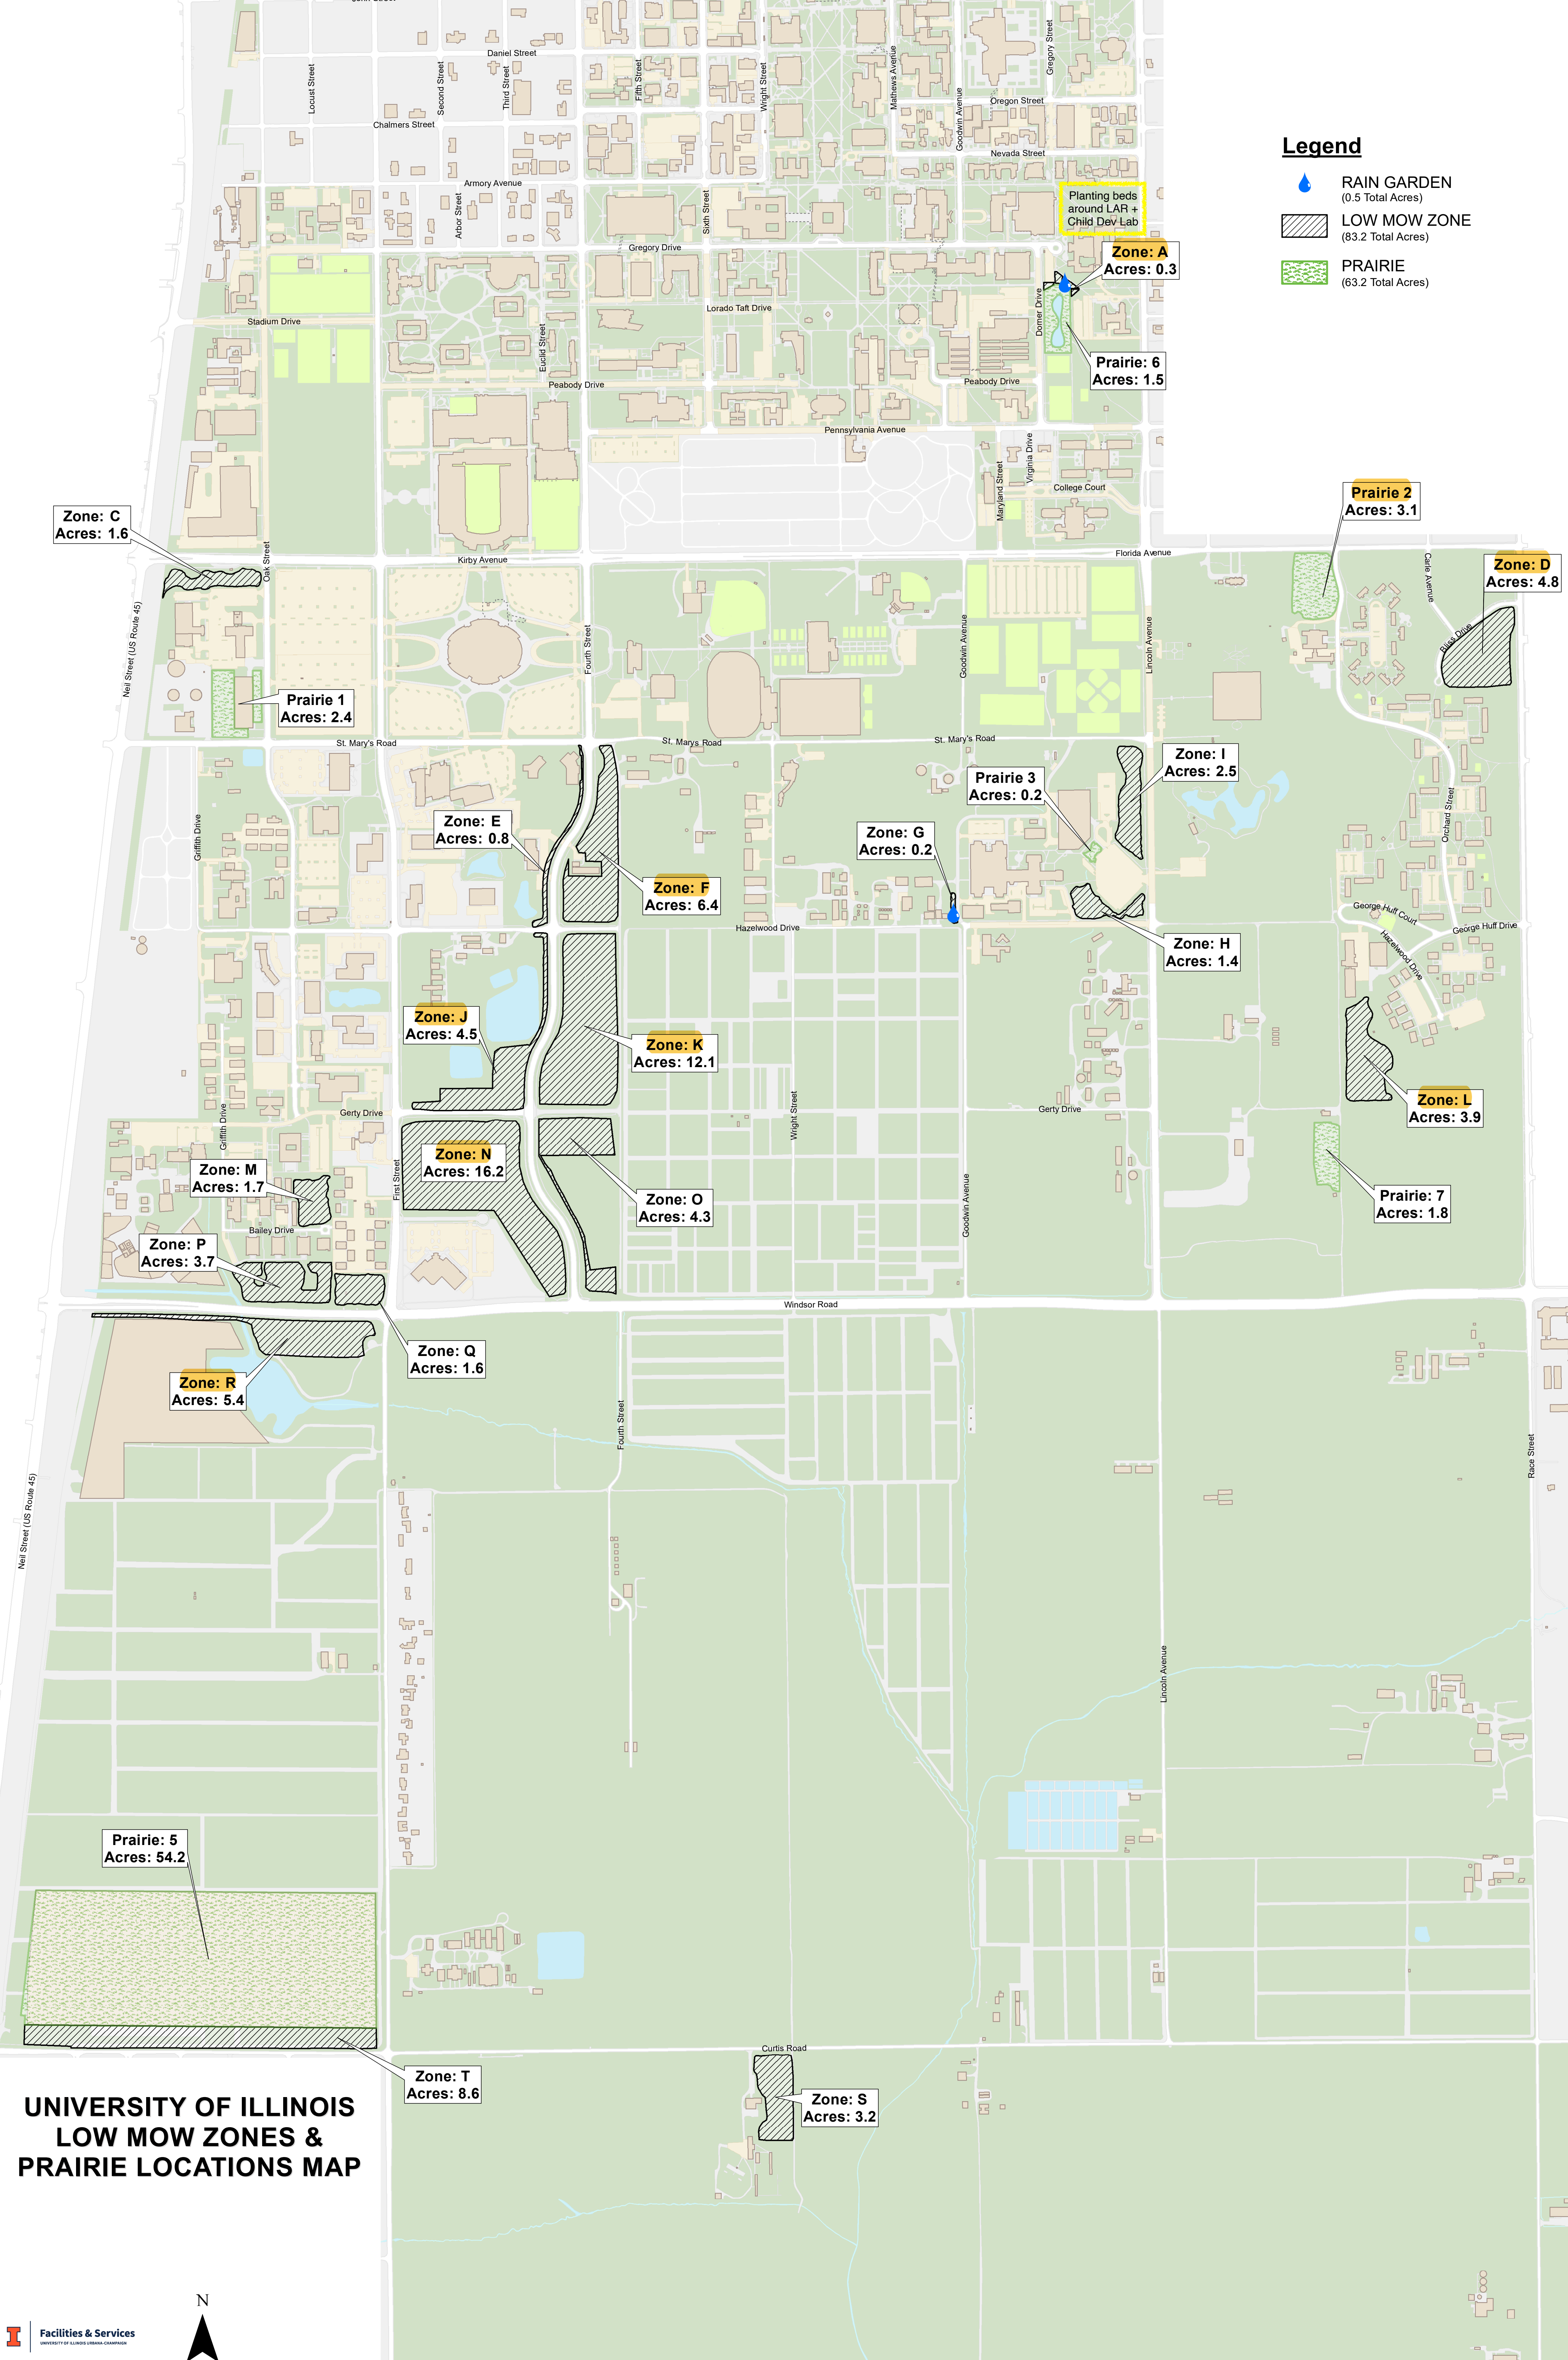

**Legend**

-  RAIN GARDEN  
(0.5 Total Acres)
-  LOW MOW ZONE  
(83.2 Total Acres)
-  PRAIRIE  
(63.2 Total Acres)

**UNIVERSITY OF ILLINOIS  
LOW MOW ZONES &  
PRAIRIE LOCATIONS MAP**