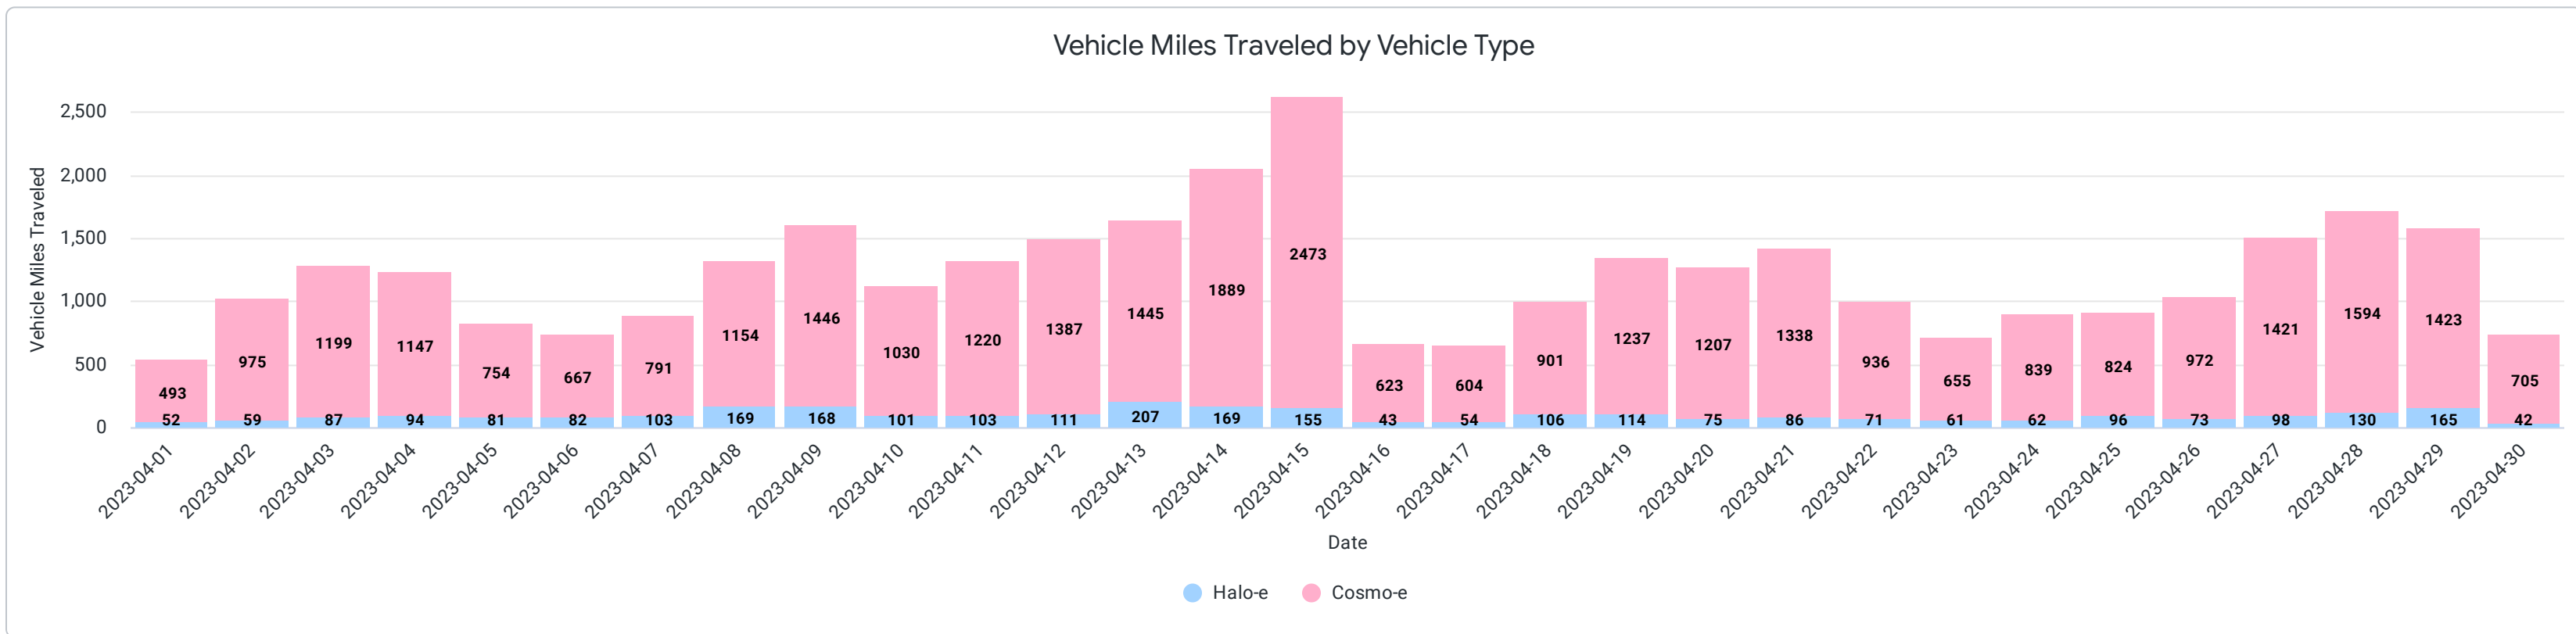

Date Granularity is Day Market is IUC Vehicletype is e-bike or cosmo Date is from 2023/04/01 until 2023/05/01

### Combined Totals and Averages

Total Rides	Total Riding Distance (Miles)	Total Riding Minutes	Active Customers	Median Distance per Ride (Miles)	Median Minutes per Ride	
1	27,462	36,423.20	280,634.00	5,151	0.74	6.00

### Totals and Averages by Vehicle

Vehicle Type	Total Rides	Total Riding Distance (Miles)	Total Riding Minutes	Active Customers	Median Distance per Ride (Miles)	Median Minutes per Ride
1 cosmo	15,746	33,402.80	165,263.00	3,587	1.42	7.00
2 e-bike	11,716	3,020.40	115,371.00	2,757	0.00	5.00