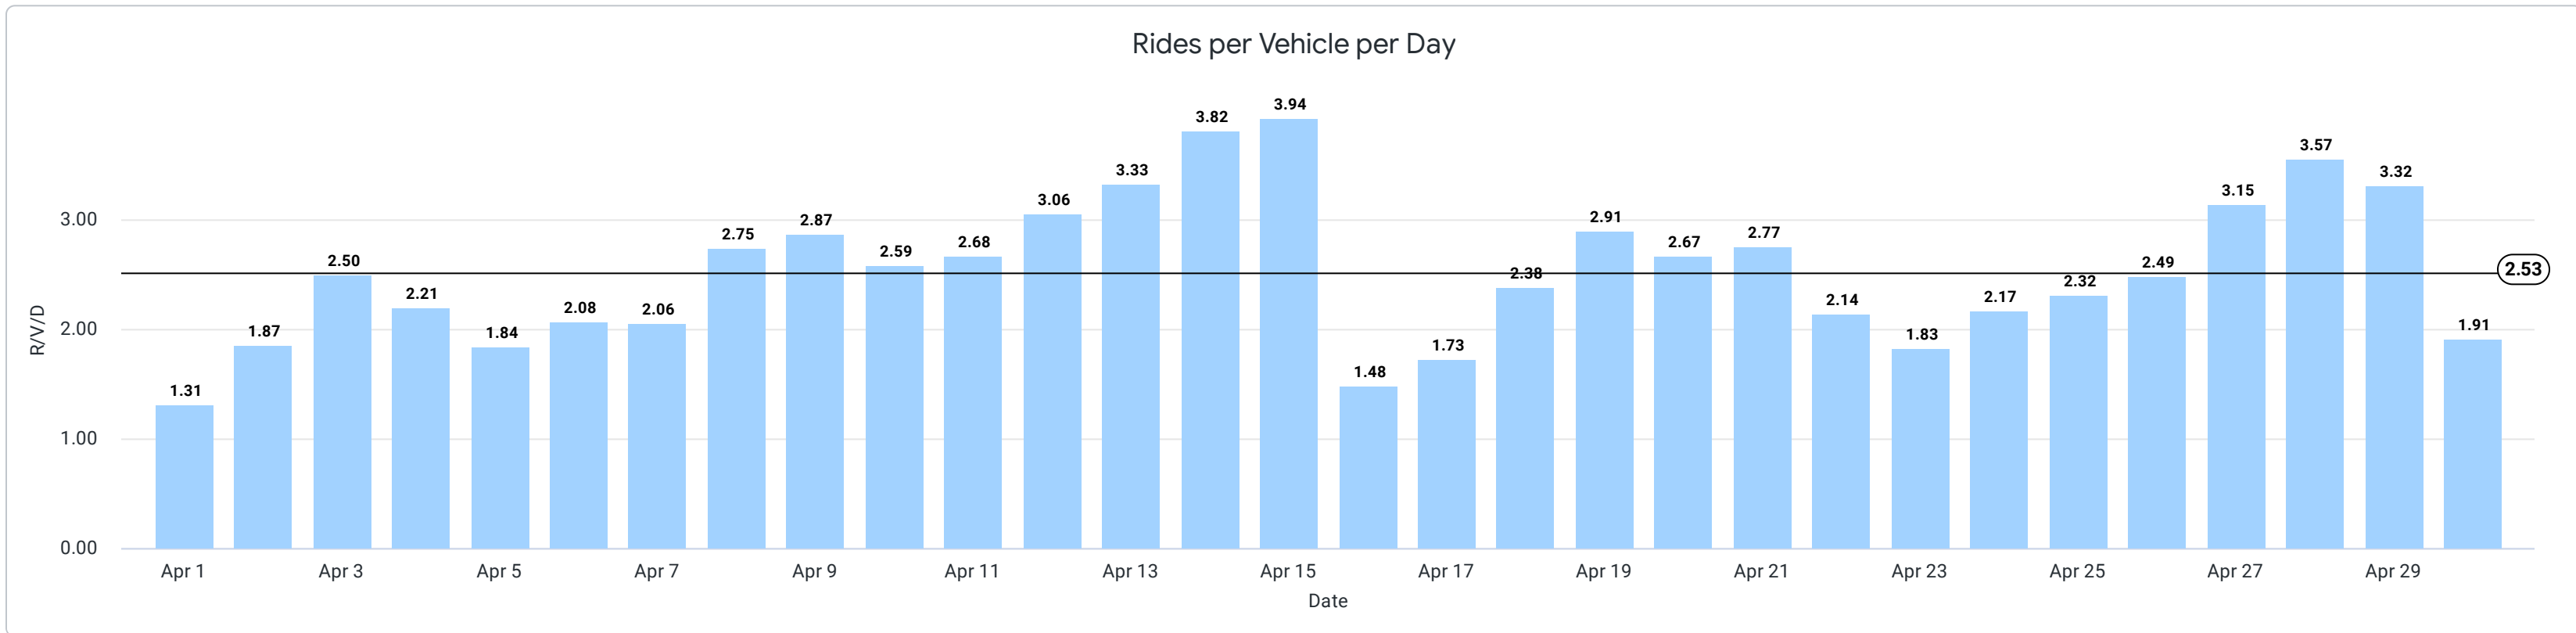

Date Granularity is Day Market is IUC Vehicletype is e-bike or cosmo Date is from 2023/04/01 until 2023/05/01

### Combined Totals and Averages

Total Rides	Total Riding Distance (Miles)	Total Riding Minutes	Active Customers	Median Distance per Ride (Miles)	Median Minutes per Ride	
1	27,462	36,423.20	280,634.00	5,151	0.74	6.00

### Totals and Averages by Vehicle

Vehicle Type	Total Rides	Total Riding Distance (Miles)	Total Riding Minutes	Active Customers	Median Distance per Ride (Miles)	Median Minutes per Ride
1 cosmo	15,746	33,402.80	165,263.00	3,587	1.42	7.00
2 e-bike	11,716	3,020.40	115,371.00	2,757	0.00	5.00