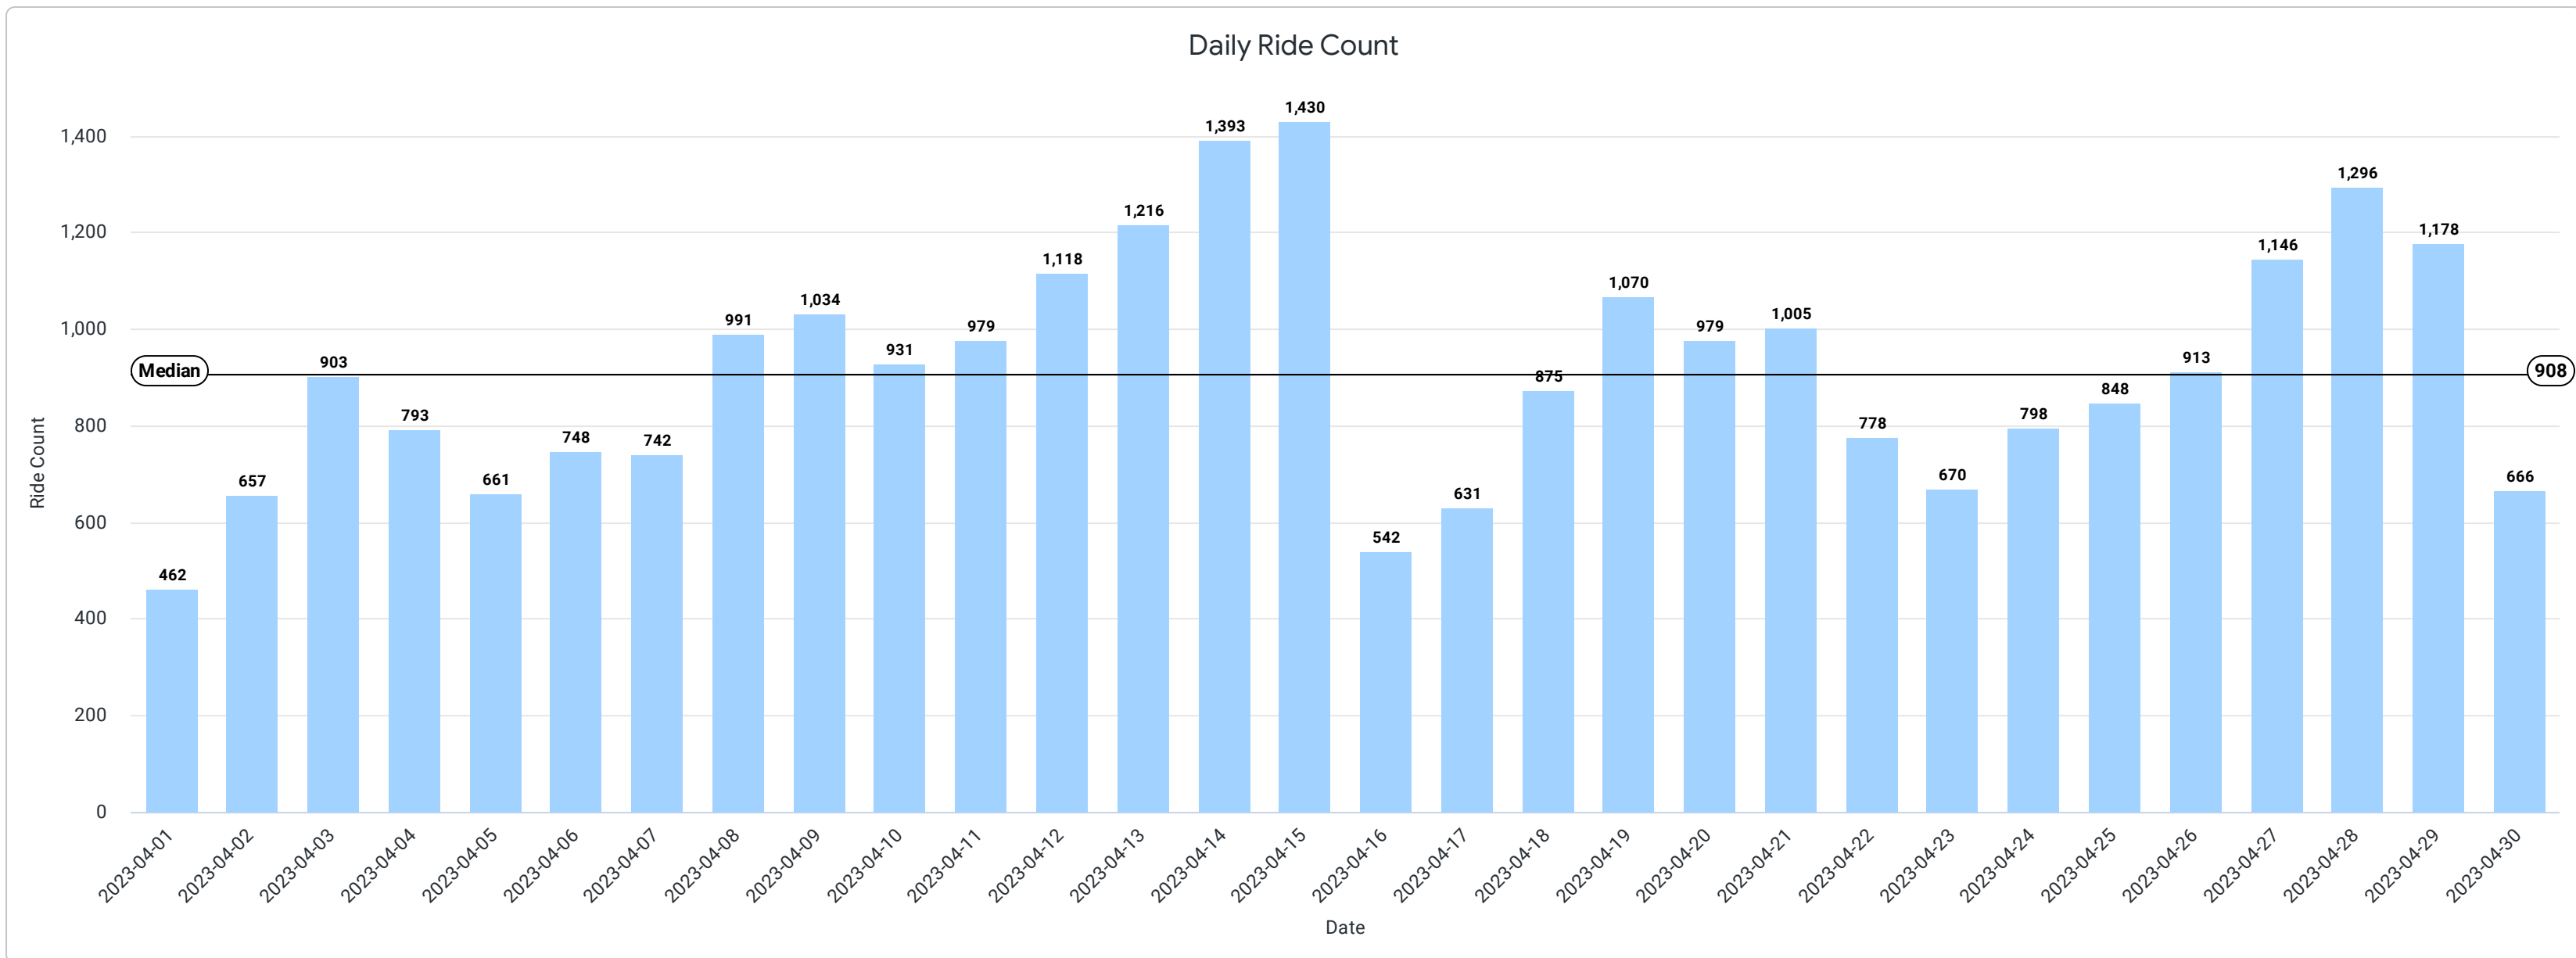

Date Granularity is Day Market is IUC Vehicletype is e-bike or cosmo Date is from 2023/04/01 until 2023/05/01

### Combined Totals and Averages

Total Rides	Total Riding Distance (Miles)	Total Riding Minutes	Active Customers	Median Distance per Ride (Miles)	Median Minutes per Ride	
1	27,462	36,423.20	280,634.00	5,151	0.74	6.00

### Totals and Averages by Vehicle

Vehicle Type	Total Rides	Total Riding Distance (Miles)	Total Riding Minutes	Active Customers	Median Distance per Ride (Miles)	Median Minutes per Ride
1 cosmo	15,746	33,402.80	165,263.00	3,587	1.42	7.00
2 e-bike	11,716	3,020.40	115,371.00	2,757	0.00	5.00