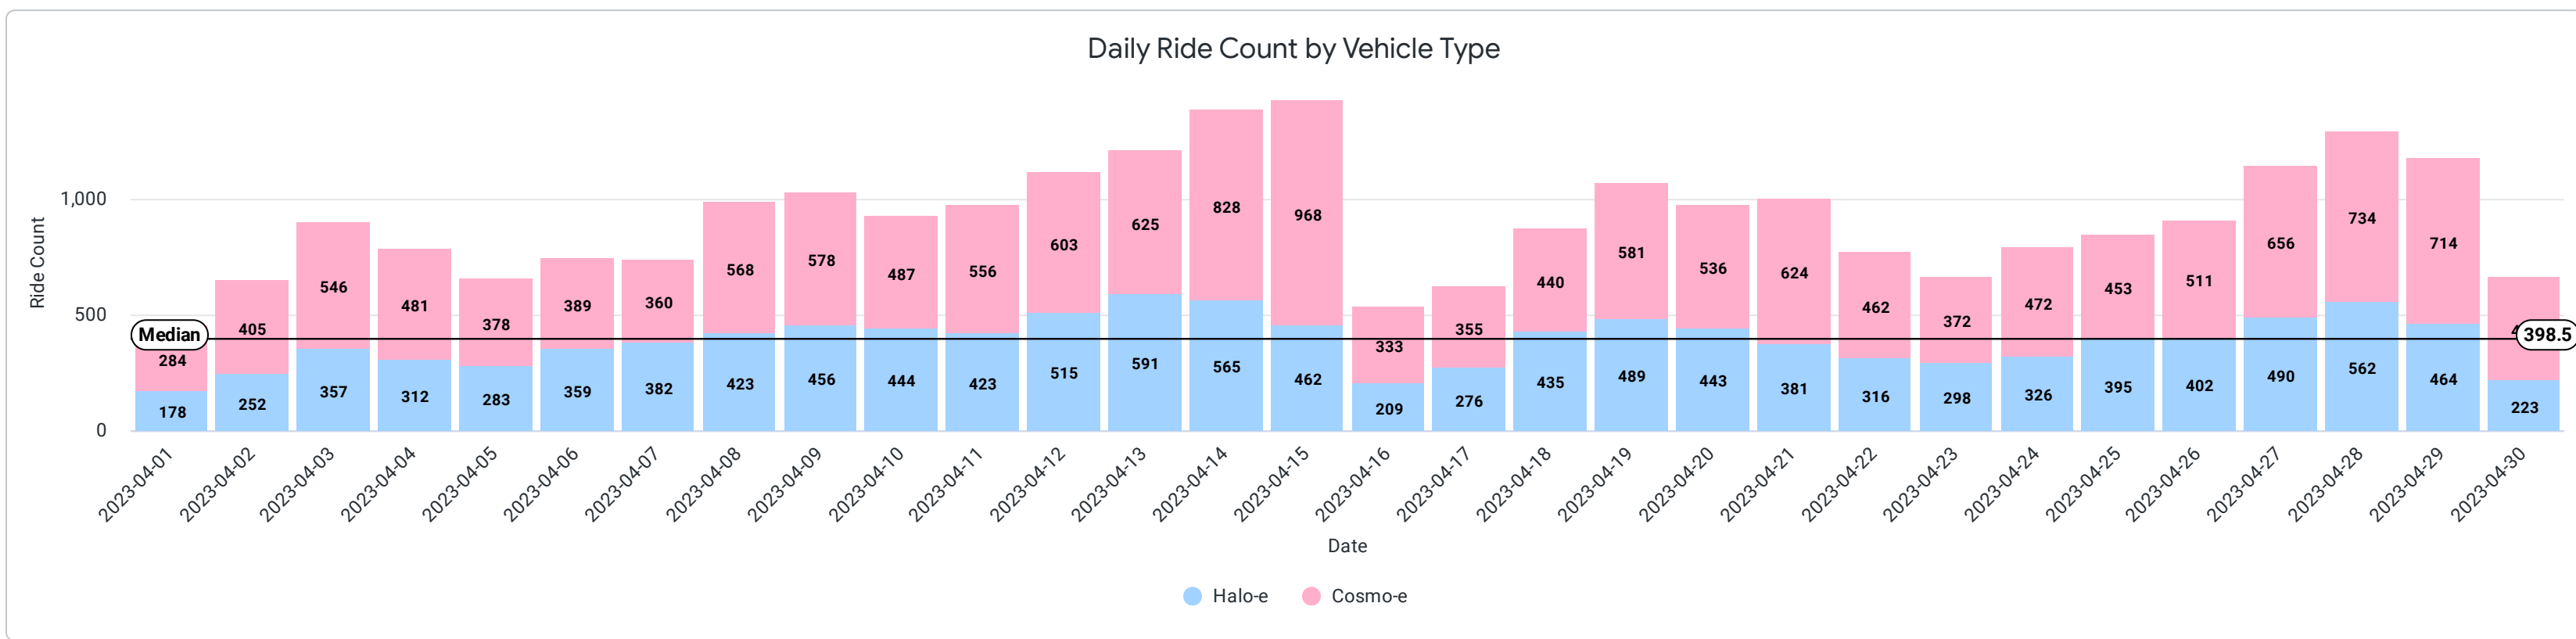

Date Granularity is Day Market is IUC Vehicletype is e-bike or cosmo Date is from 2023/04/01 until 2023/05/01

### Combined Totals and Averages

Total Rides	Total Riding Distance (Miles)	Total Riding Minutes	Active Customers	Median Distance per Ride (Miles)	Median Minutes per Ride	
1	27,462	36,423.20	280,634.00	5,151	0.74	6.00

### Totals and Averages by Vehicle

Vehicle Type	Total Rides	Total Riding Distance (Miles)	Total Riding Minutes	Active Customers	Median Distance per Ride (Miles)	Median Minutes per Ride
1 cosmo	15,746	33,402.80	165,263.00	3,587	1.42	7.00
2 e-bike	11,716	3,020.40	115,371.00	2,757	0.00	5.00