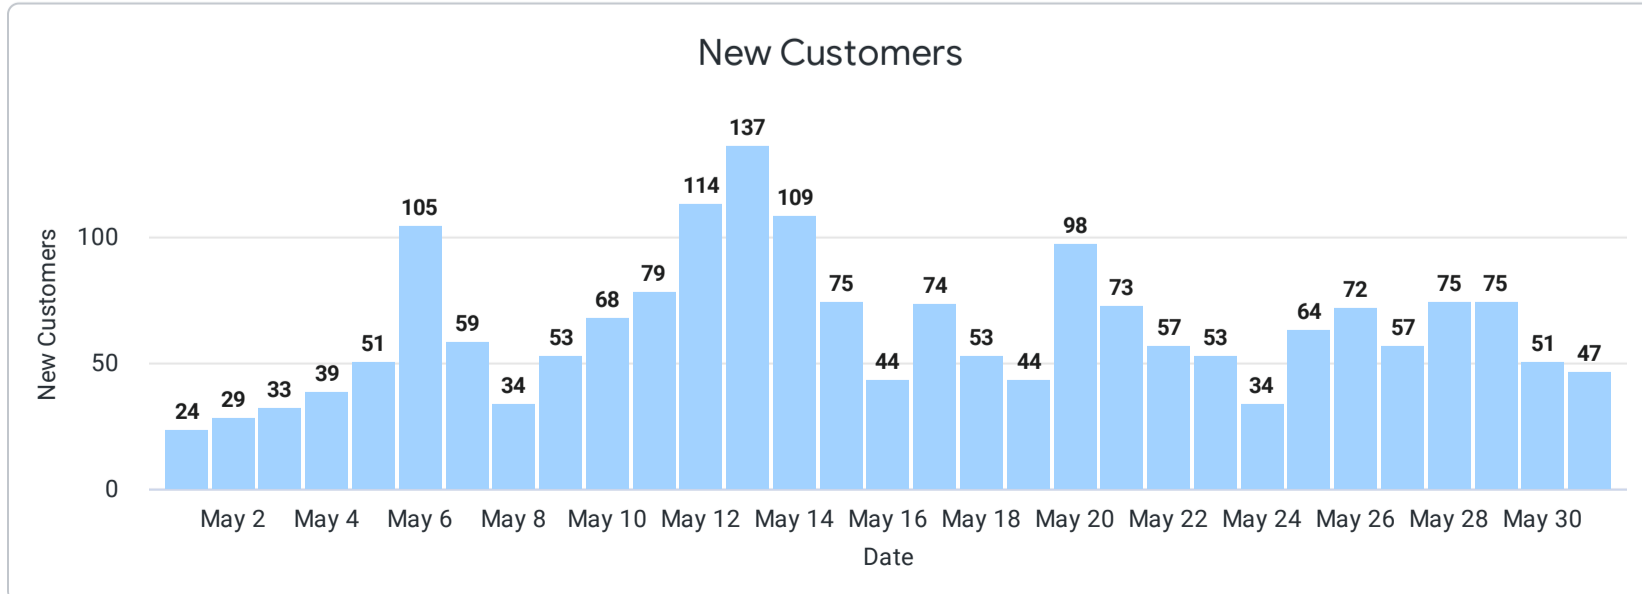

### Combined Totals and Averages

Total Rides	Total Riding Distance (Miles)	Total Riding Minutes	Active Customers	Median Distance per Ride (Miles)	Median Minutes per Ride
30,475	49,535.87	316,552.00	5,648	0.99	6.00

### Totals and Averages by Vehicle

Vehicle Type	Total Rides	Total Riding Distance (Miles)	Total Riding Minutes	Active Customers	Median Distance per Ride (Miles)	Median Minutes per Ride
1 cosmo	22,728	46,980.27	227,127.00	4,263	1.41	7.00
2 e-bike	7,747	2,555.61	89,425.00	2,526	0.00	6.00