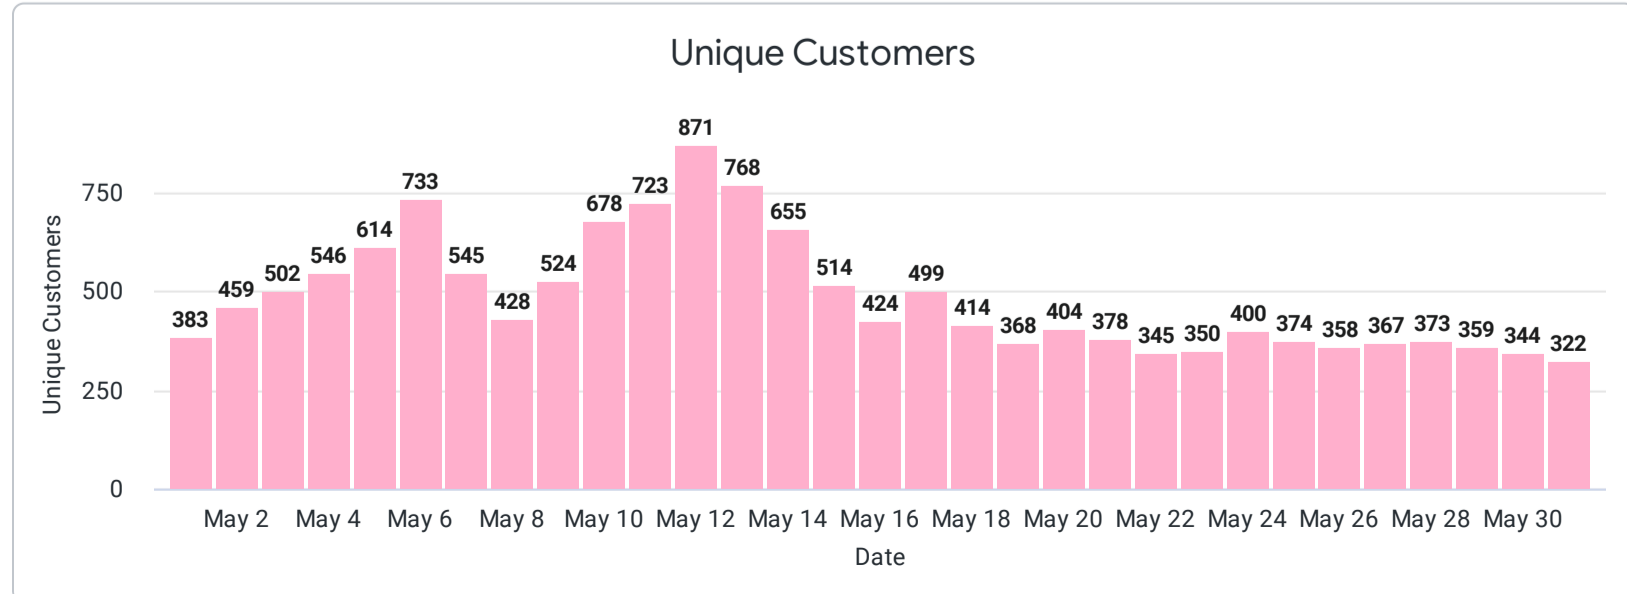

### Combined Totals and Averages

Total Rides	Total Riding Distance (Miles)	Total Riding Minutes	Active Customers	Median Distance per Ride (Miles)	Median Minutes per Ride
30,475	49,535.87	316,552.00	5,648	0.99	6.00

### Totals and Averages by Vehicle

Vehicle Type	Total Rides	Total Riding Distance (Miles)	Total Riding Minutes	Active Customers	Median Distance per Ride (Miles)	Median Minutes per Ride
1 cosmo	22,728	46,980.27	227,127.00	4,263	1.41	7.00
2 e-bike	7,747	2,555.61	89,425.00	2,526	0.00	6.00