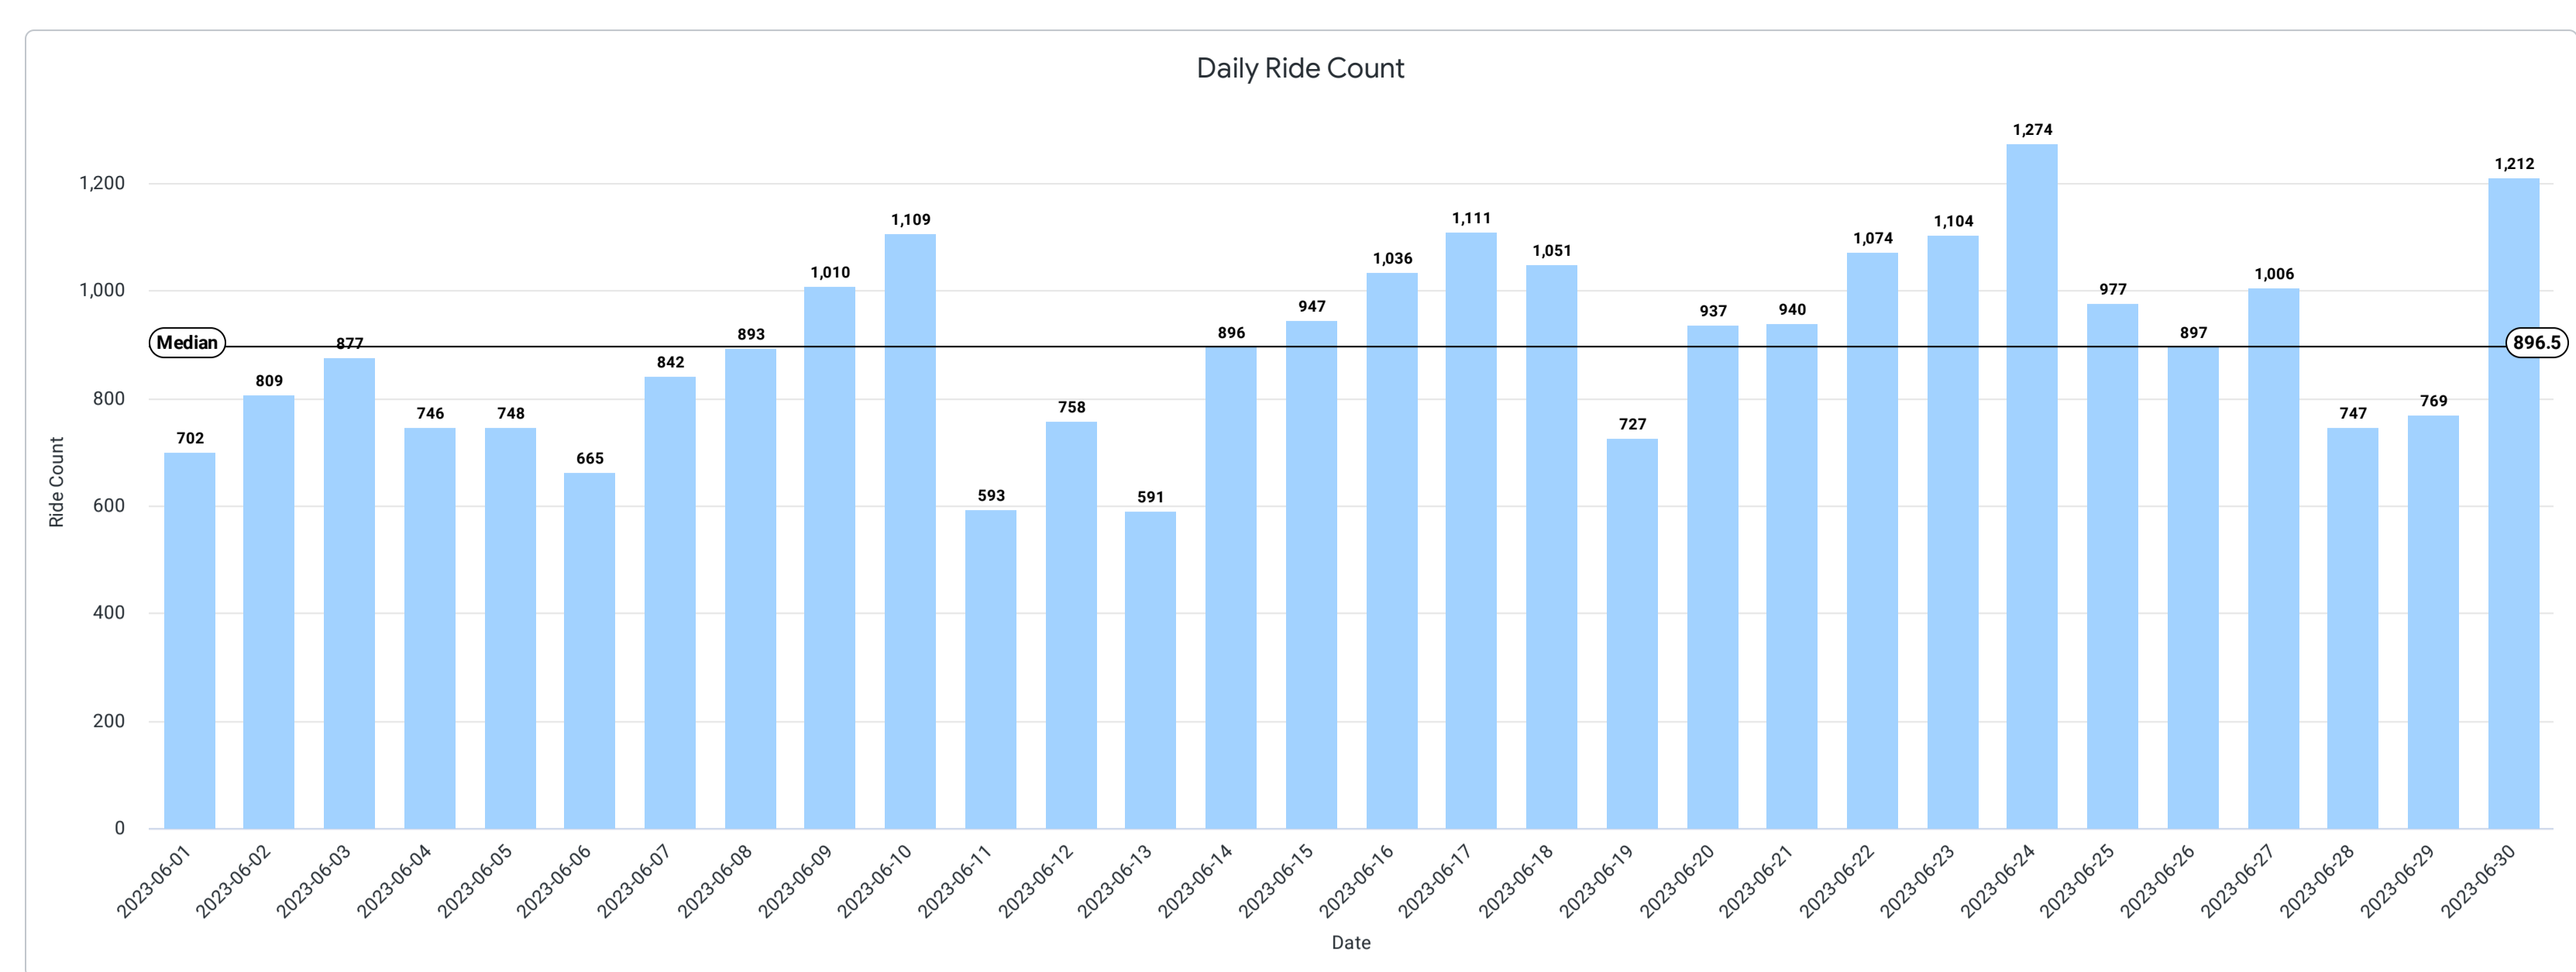

Date Granularity is Day Market is IUC Vehicletype is e-bike or cosmo

### Combined Totals and Averages (last month)

Total Rides	Total Riding Distance (Miles)	Total Riding Minutes	Active Customers	Median Distance per Ride (Miles)	Median Minutes per Ride
1	26,837	54,946.14	291,531.00	3,926	1.39
					7.00

### Totals and Averages by Vehicle (last month)

Vehicle Type	Total Rides	Total Riding Distance (Miles)	Total Riding Minutes	Active Customers	Median Distance per Ride (Miles)	Median Minutes per Ride
1 cosmo		24,352	53,640.01	250,639.00	3,587	1.54
2 e-bike		2,485	1,306.13	40,892.00	934	0.00