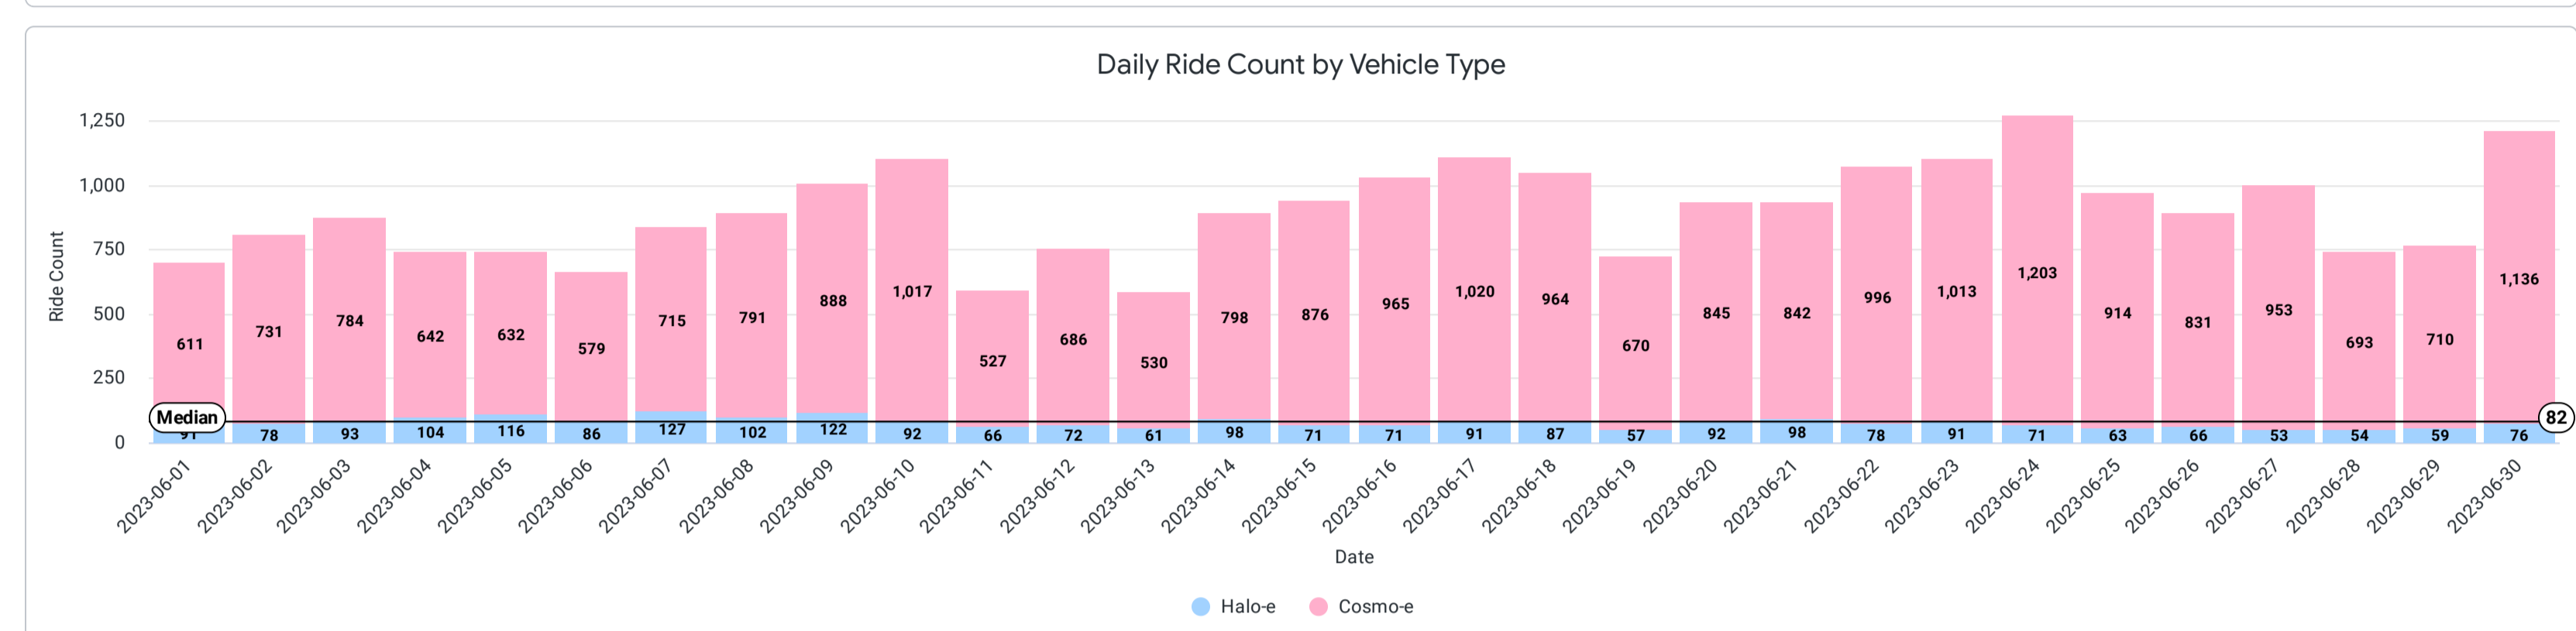

Date Granularity is Day Market is IUC Vehicletype is e-bike or cosmo

### Combined Totals and Averages (last month)

Total Rides	Total Riding Distance (Miles)	Total Riding Minutes	Active Customers	Median Distance per Ride (Miles)	Median Minutes per Ride
1	26,837	54,946.14	291,531.00	3,926	1.39
					7.00

### Totals and Averages by Vehicle (last month)

Vehicle Type	Total Rides	Total Riding Distance (Miles)	Total Riding Minutes	Active Customers	Median Distance per Ride (Miles)	Median Minutes per Ride
1 cosmo		24,352	53,640.01	250,639.00	3,587	1.54
2 e-bike		2,485	1,306.13	40,892.00	934	0.00