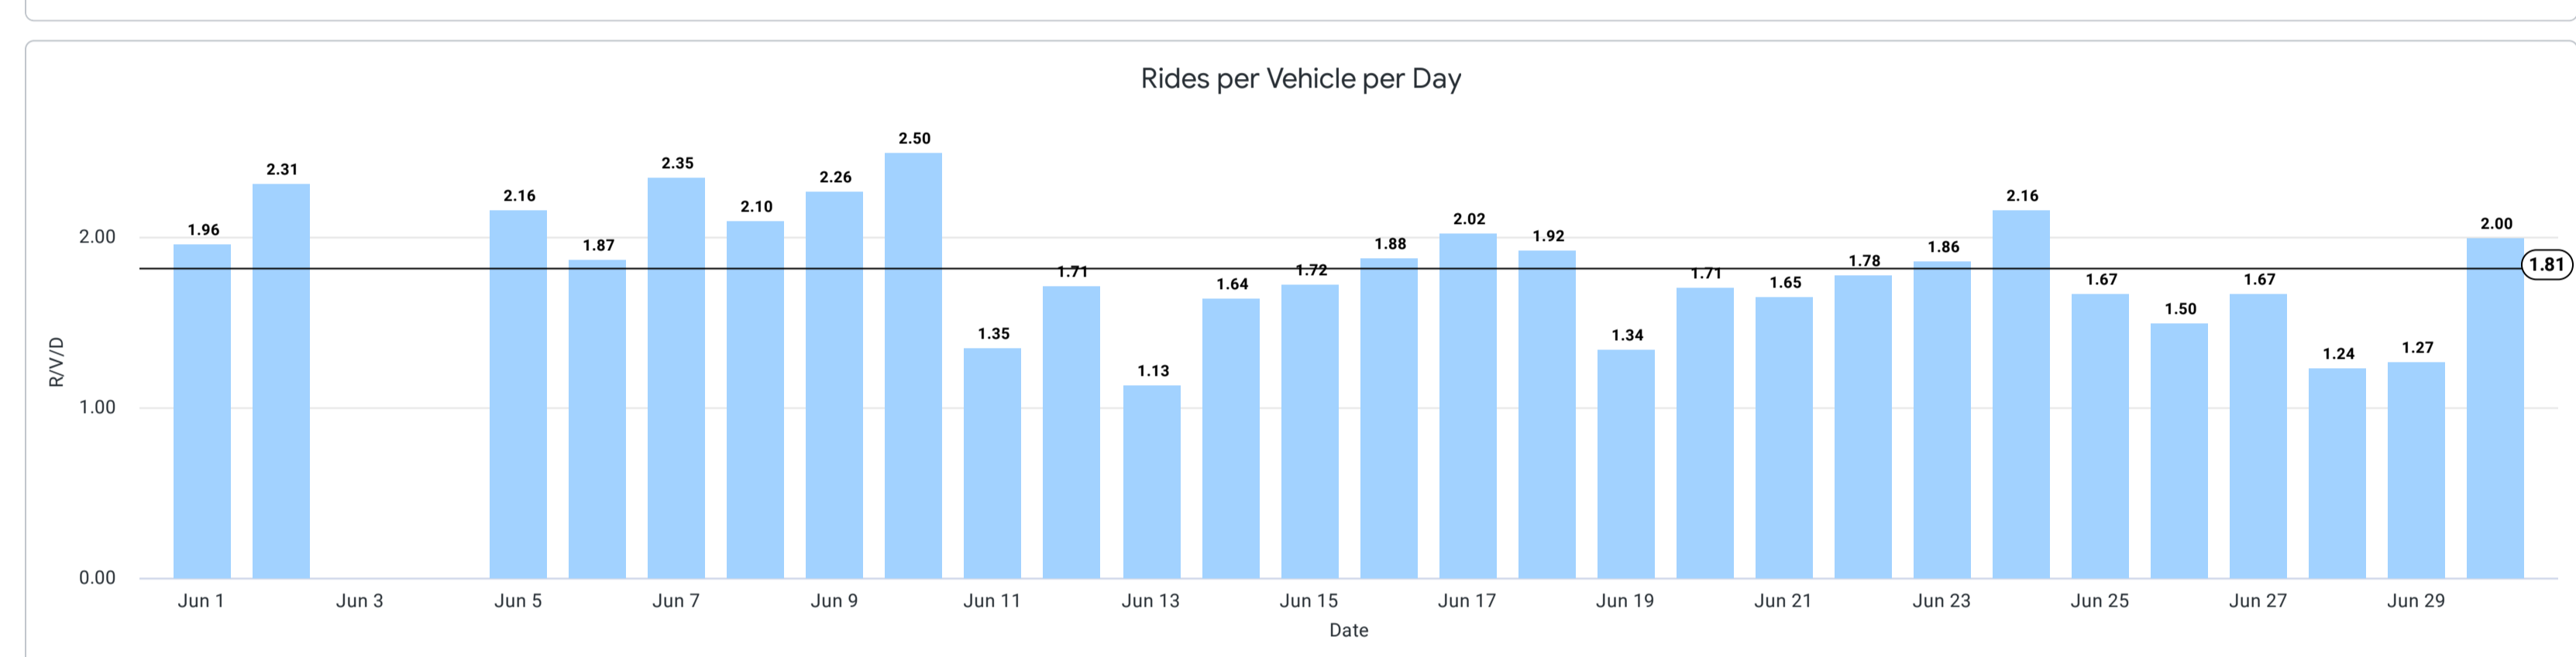

Date Granularity is Day Market is IUC Vehicletype is e-bike or cosmo

### Combined Totals and Averages (last month)

Total Rides	Total Riding Distance (Miles)	Total Riding Minutes	Active Customers	Median Distance per Ride (Miles)	Median Minutes per Ride
1	26,837	54,946.14	291,531.00	3,926	1.39
					7.00

### Totals and Averages by Vehicle (last month)

Vehicle Type	Total Rides	Total Riding Distance (Miles)	Total Riding Minutes	Active Customers	Median Distance per Ride (Miles)	Median Minutes per Ride
1 cosmo		24,352	53,640.01	250,639.00	3,587	1.54
2 e-bike		2,485	1,306.13	40,892.00	934	0.00