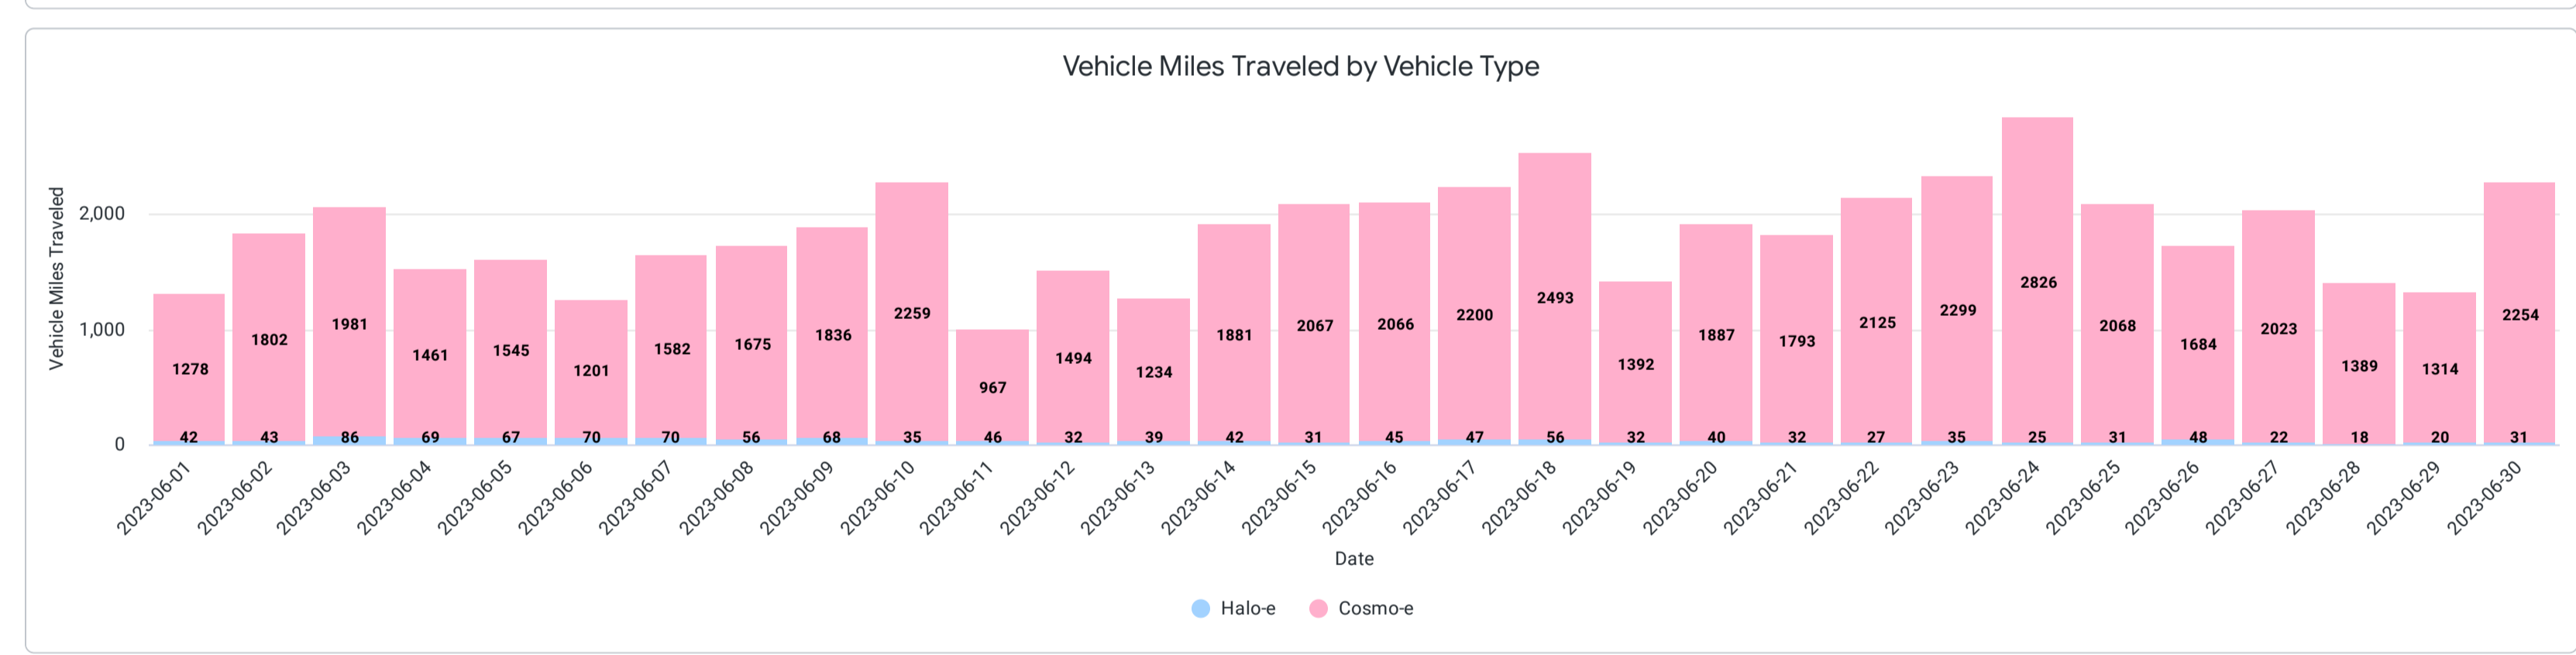

Date Granularity is Day Market is IUC Vehicletype is e-bike or cosmo

### Combined Totals and Averages (last month)

Total Rides	Total Riding Distance (Miles)	Total Riding Minutes	Active Customers	Median Distance per Ride (Miles)	Median Minutes per Ride
1	26,837	54,946.14	291,531.00	3,926	1.39
					7.00

### Totals and Averages by Vehicle (last month)

Vehicle Type	Total Rides	Total Riding Distance (Miles)	Total Riding Minutes	Active Customers	Median Distance per Ride (Miles)	Median Minutes per Ride
1 cosmo		24,352	53,640.01	250,639.00	3,587	1.54
2 e-bike		2,485	1,306.13	40,892.00	934	0.00