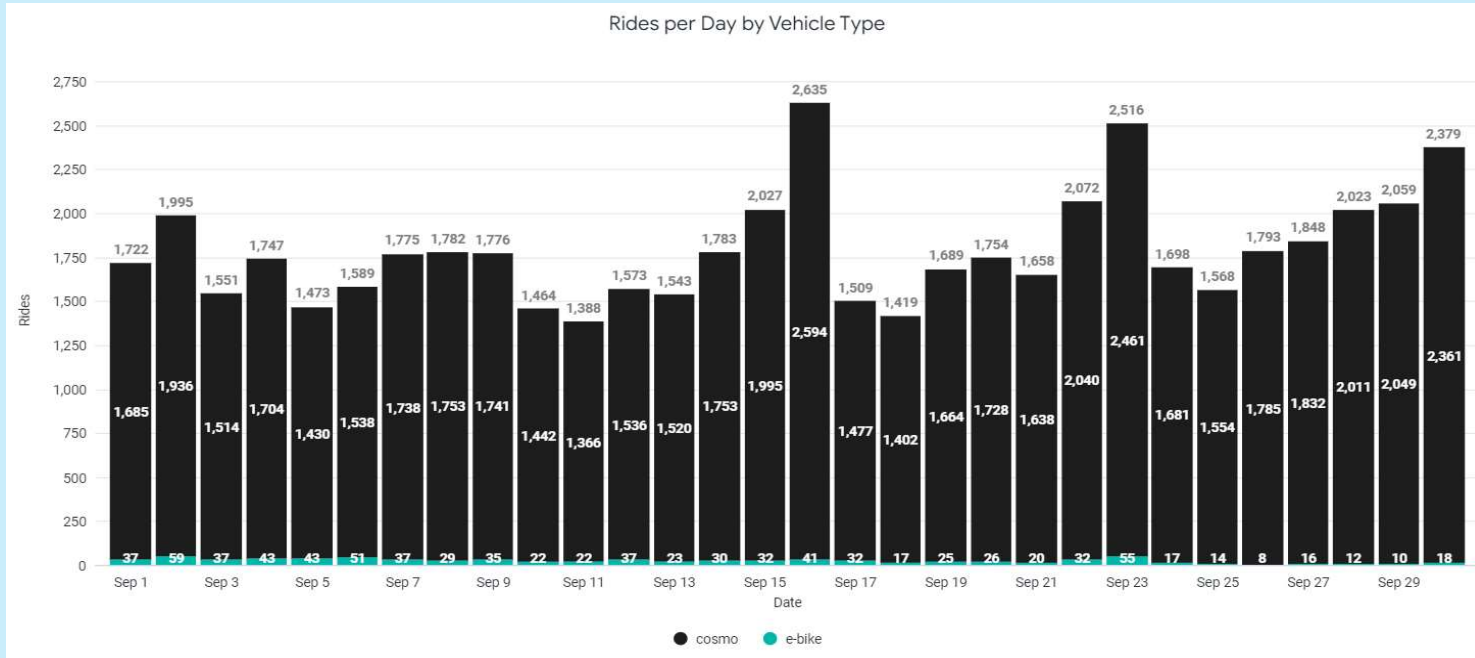

VEO x UIUC/ Urbana / Champaign

Sep-23

	Rides	Average Rides per day	Average Fleet Size	Average Ride Length (miles)	Median Ride Time	Total Ride Minutes	Total Ride Miles
Total	53,808	1793.60	628	N/A	6 min	N/A	N/A
Cosmo-E	52,928	1764.27	626	N/A	N/A	N/A	N/A
Halo-E	880	29.33	296	N/A	N/A	N/A	N/A

September 2023 Rides by Day

Riders	
Total Unique	9,093
NEW	656

Customer Service	
Questions	23
Violation Questions	14
NRZ Complaints	4
Stray Vehicles	11
Vehicles Obstructing Sidewalk	7

Includes all general questions

Questions from customers regarding violations received

Complaints or requests regarding the service area

Vehicles parked improperly somewhere

Vehicles obstructing a sidewalk/walking path/ or other pedestrian infrastructure