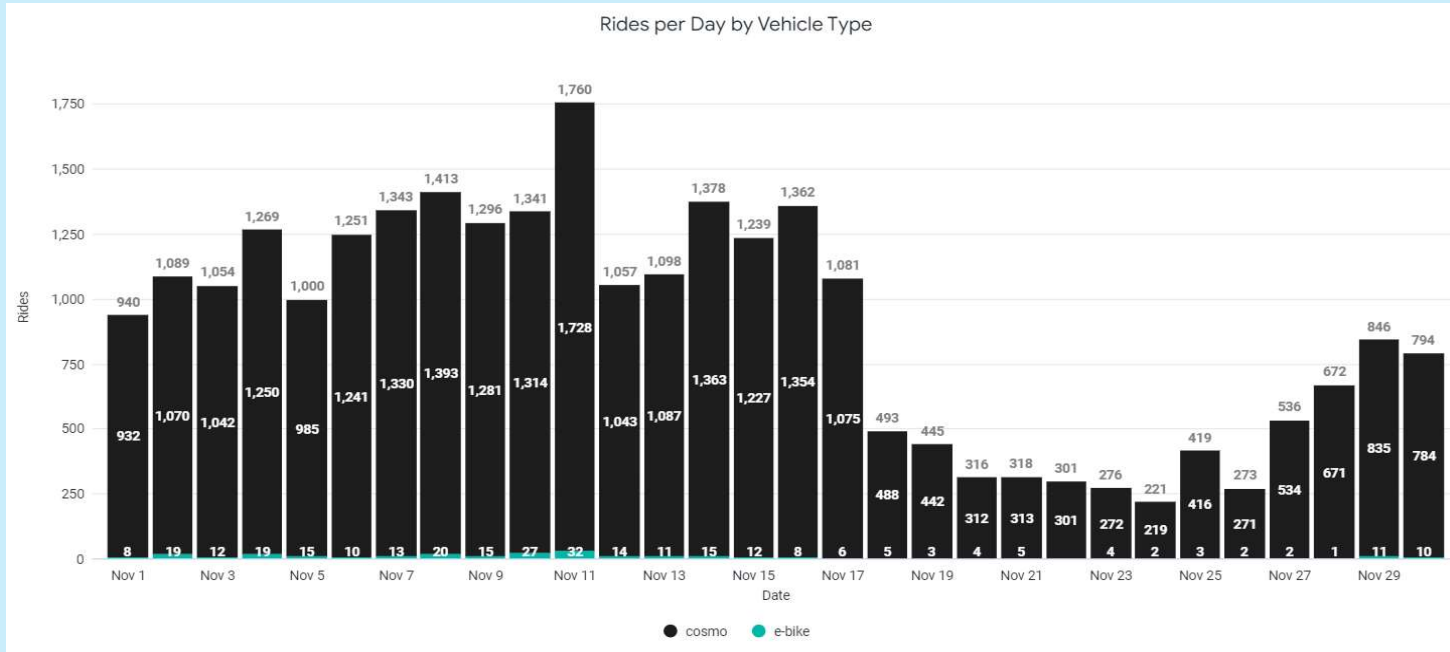

VEO x UIUC/ Urbana / Champaign

Nov-23

	Rides	Average Rides per day	Average Fleet Size	Average Ride Length (miles)	Median Ride Time	Total Ride Minutes	Total Ride Miles
Total	26,881	896.03	586	N/A	6 min	N/A	N/A
Cosmo-E	26,573	885.77	586	N/A	N/A	N/A	N/A
Halo-E	308	10.27	284	N/A	N/A	N/A	N/A

November 2023 Rides by Day

Riders	
Total Unique	6,074
NEW	244
Customer Service	
Questions	14
Violation Questions	3
NRZ Complaints	0
Stray Vehicles	7
Vehicles Obstructing Sidewalk	4

Includes all general questions

Questions from customers regarding violations received

Complaints or requests regarding the service area

Vehicles parked improperly somewhere

Vehicles obstructing a sidewalk/walking path/ or other pedestrian infrastructure