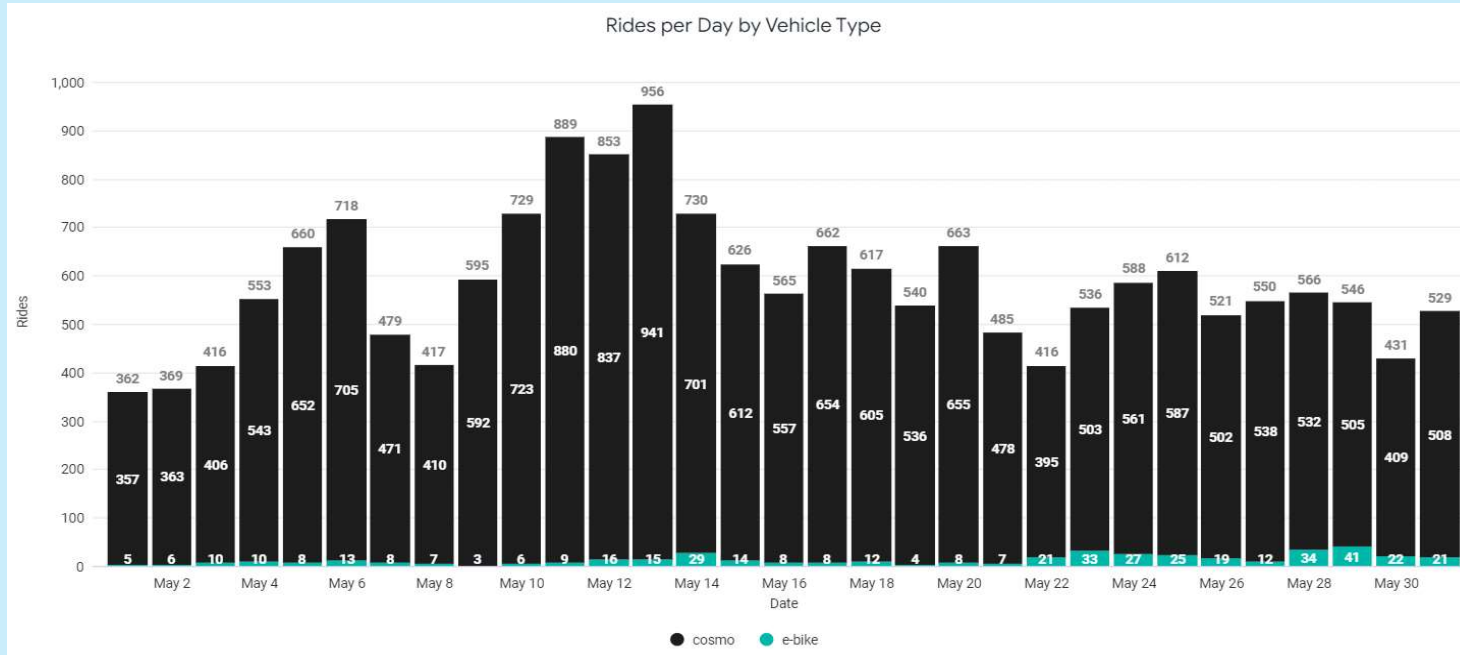

VEO x UIUC/ Urbana / Champaign

May-23

	Rides	Average Rides per day	Average Fleet Size	Average Ride Length (miles)	Median Ride Time	Total Ride Minutes	Total Ride Miles
Total	18,179	586.42	325	N/A	8 min	N/A	N/A
Cosmo-E	17,718	571.55	174	N/A	N/A	N/A	N/A
Halo-E	461	14.87	154	N/A	N/A	N/A	N/A

May 2023 Rides by Day

Riders	
Total Unique	4,148
NEW	322

Customer Service	
Questions	24
Violation Questions	11
NRZ Complaints	3
Stray Vehicles	1
Vehicles Obstructing Sidewalk	2

Includes all general questions

Questions from customers regarding violations received

Complaints or requests regarding the service area

Vehicles parked improperly somewhere

Vehicles obstructing a sidewalk/walking path/ or other pedestrian infrastructure