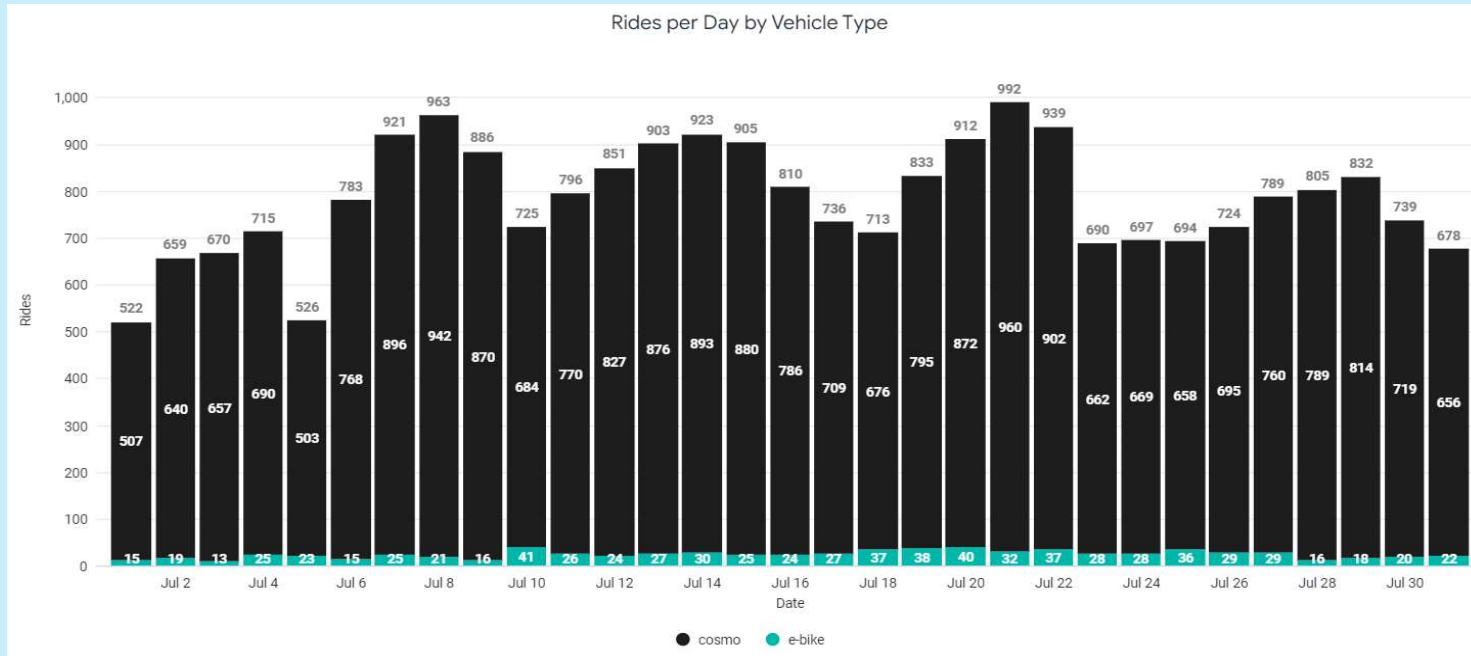

VEO x UIUC/ Urbana / Champaign

Jul-23

	Rides	Average Rides per day	Average Fleet Size	Average Ride Length (miles)	Median Ride Time	Total Ride Minutes	Total Ride Miles
Total	24,331	784.87	551	N/A	8 min	N/A	N/A
Cosmo-E	23,525	758.87	550	N/A	N/A	N/A	N/A
Halo-E	806	26.00	289	N/A	N/A	N/A	N/A

July 2023 Rides by Day

Riders	
Total Unique	4,338
NEW	525
Customer Service	
Questions	17
Violation Questions	5
NRZ Complaints	0
Stray Vehicles	3
Vehicles Obstructing Sidewalk	2

Includes all general questions

Questions from customers regarding violations received

Complaints or requests regarding the service area

Vehicles parked improperly somewhere

Vehicles obstructing a sidewalk/walking path/ or other pedestrian infrastructure