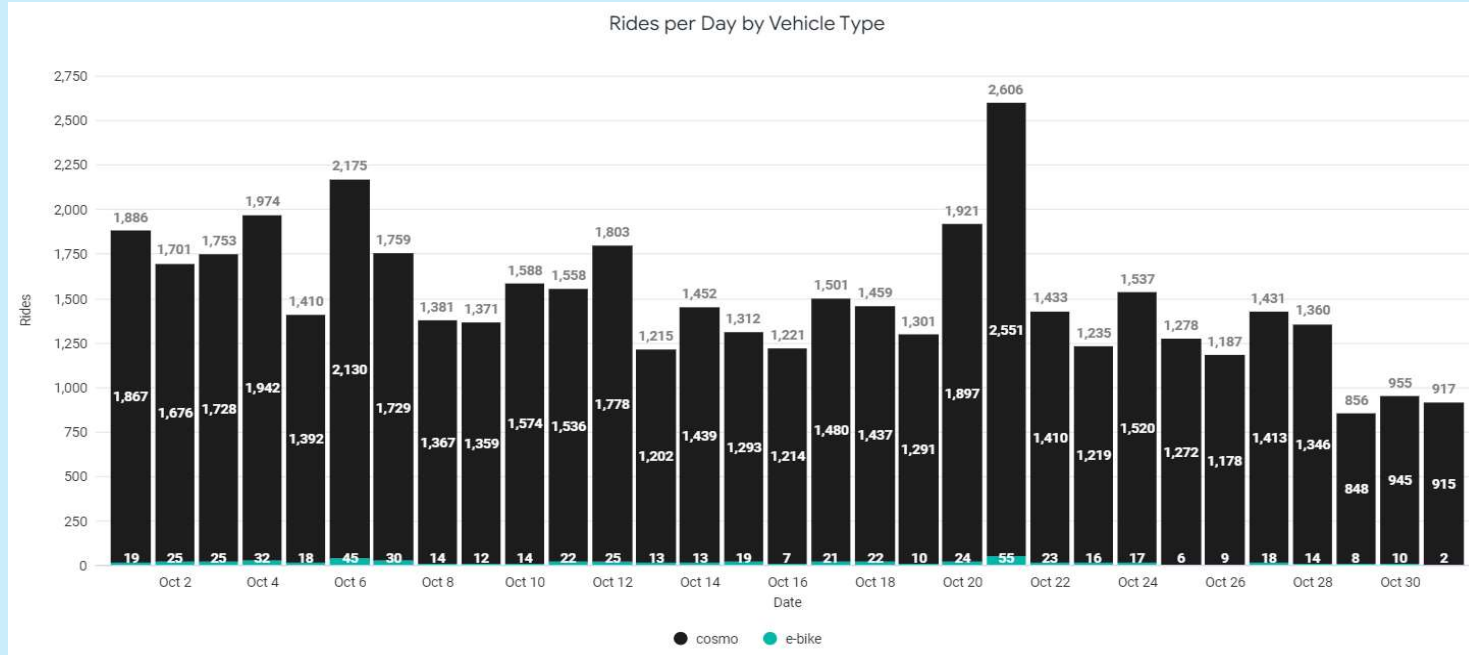

VEO x UIUC/ Urbana / Champaign

Oct-23

	Rides	Average Rides per day	Average Fleet Size	Average Ride Length (miles)	Median Ride Time	Total Ride Minutes	Total Ride Miles
Total	46,436	1497.94	576	N/A	6 min	N/A	N/A
Cosmo-E	45,948	1482.19	576	N/A	N/A	N/A	N/A
Halo-E	588	18.97	282	N/A	N/A	N/A	N/A

October 2023 Rides by Day

Riders	
Total Unique	8,398
NEW	469

Customer Service	
Questions	28
Violation Questions	6
NRZ Complaints	2
Stray Vehicles	11
Vehicles Obstructing Sidewalk	3

Includes all general questions

Questions from customers regarding violations received

Complaints or requests regarding the service area

Vehicles parked improperly somewhere

Vehicles obstructing a sidewalk/walking path/ or other pedestrian infrastructure