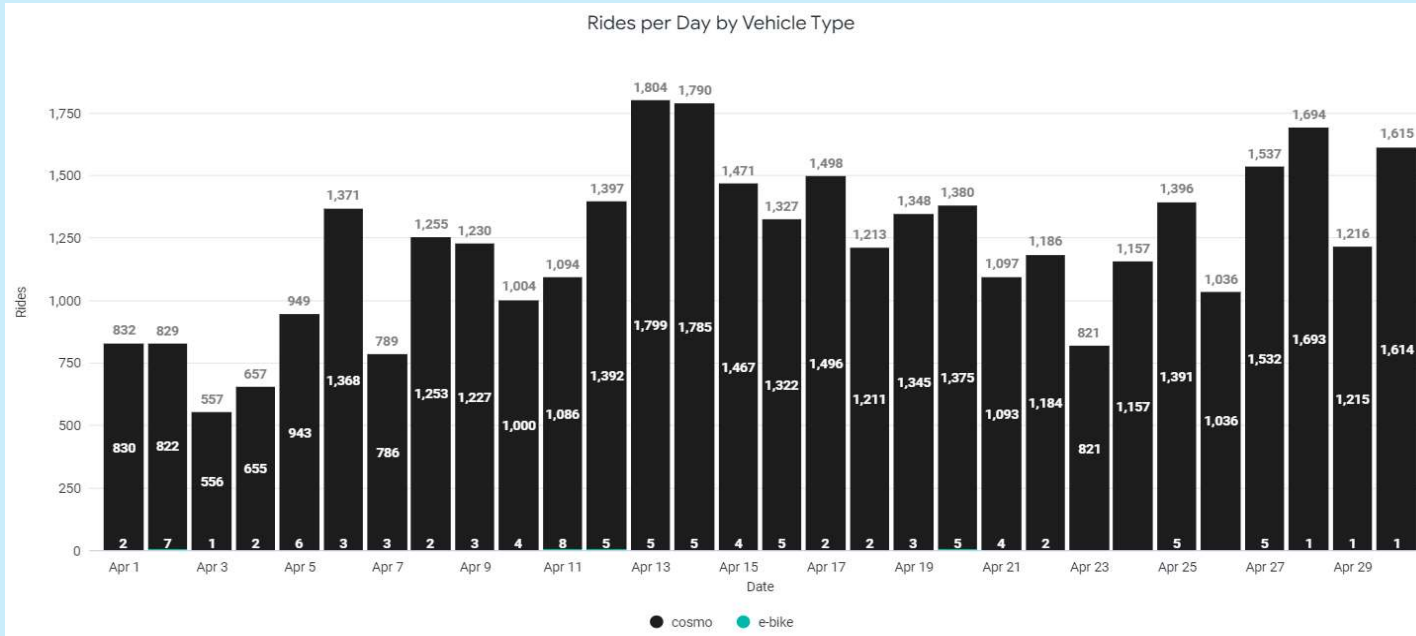

VEO x UIUC/ Urbana / Champaign

Apr-24

	Rides	Average Rides per day	Average Fleet Size	Average Ride Length (miles)	Median Ride Time	Total Ride Minutes	Total Ride Miles
Total	46,910	1563.67	764	N/A	6 min	N/A	N/A
Veo+ Trips	10,360	345.33					
Cosmo-E	36,454	1215.13	762	N/A	N/A	N/A	N/A
Halo-E	96	3.20	49	N/A	N/A	N/A	N/A

April 2024 Rides by Day

Riders	
Total Unique	6,813
NEW	84
New Veo+ Members	281

Customer Service		
Questions	24	Includes all general questions
Violation Questions	21	Questions from customers regarding violations received
NRZ Complaints	2	Complaints or requests regarding the service area
Stray Vehicles	12	Vehicles parked improperly somewhere
Vehicles Obstructing Sidewalk	5	Vehicles obstructing a sidewalk/walking path/ or other pedestrian infrastructure