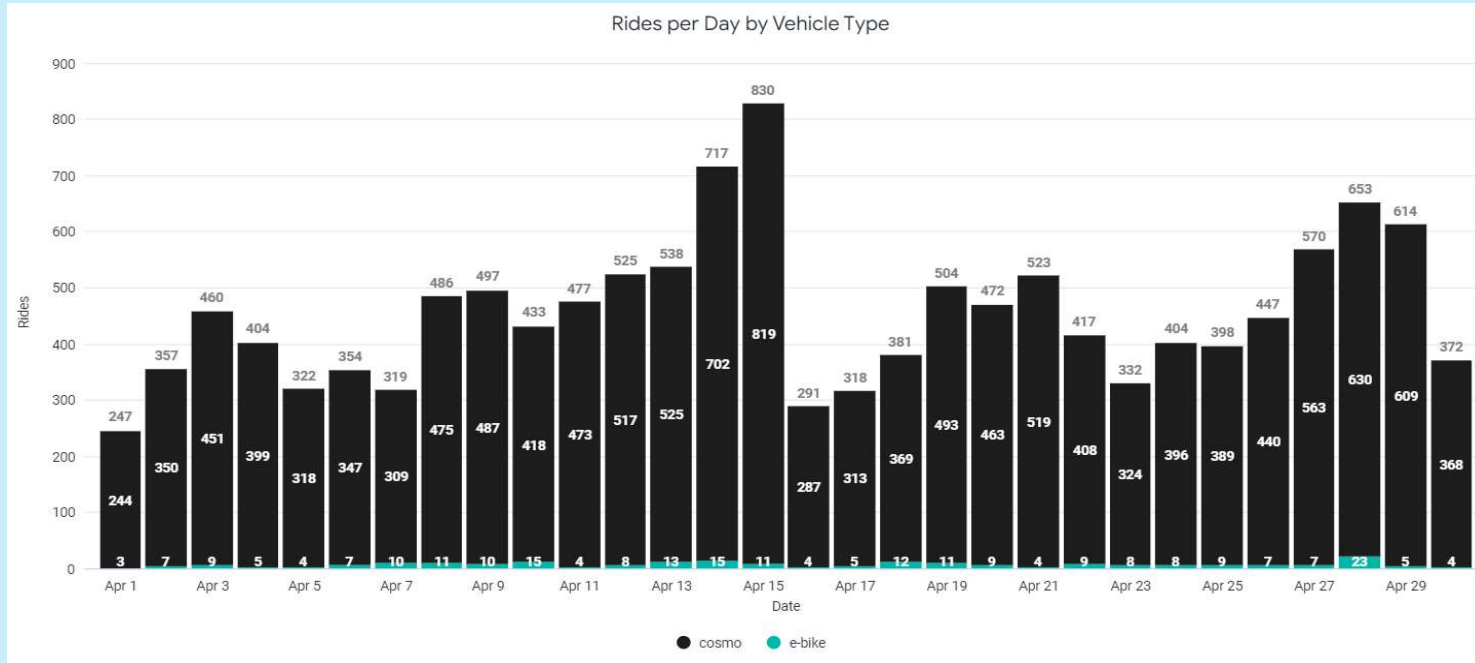

VEO x UIUC/ Urbana / Champaign

Apr-23

	Rides	Average Rides per day	Average Fleet Size	Average Ride Length (miles)	Median Ride Time	Total Ride Minutes	Total Ride Miles
Total	13,662	455.40		N/A	7 min	N/A	N/A
Cosmo-E	13,405	446.83	306	N/A	N/A	N/A	N/A
Halo-E	257	8.57	162	N/A	N/A	N/A	N/A

April 2023 Rides by Day

Riders	
Total Unique	3,454
NEW	180

Customer Service	
Questions	7
Violation Questions	14
NRZ Complaints	1
Stray Vehicles	4
Vehicles Obstructing Sidewalk	2

Includes all general questions

Questions from customers regarding violations received

Complaints or requests regarding the service area

Vehicles parked improperly somewhere

Vehicles obstructing a sidewalk/walking path/ or other pedestrian infrastructure