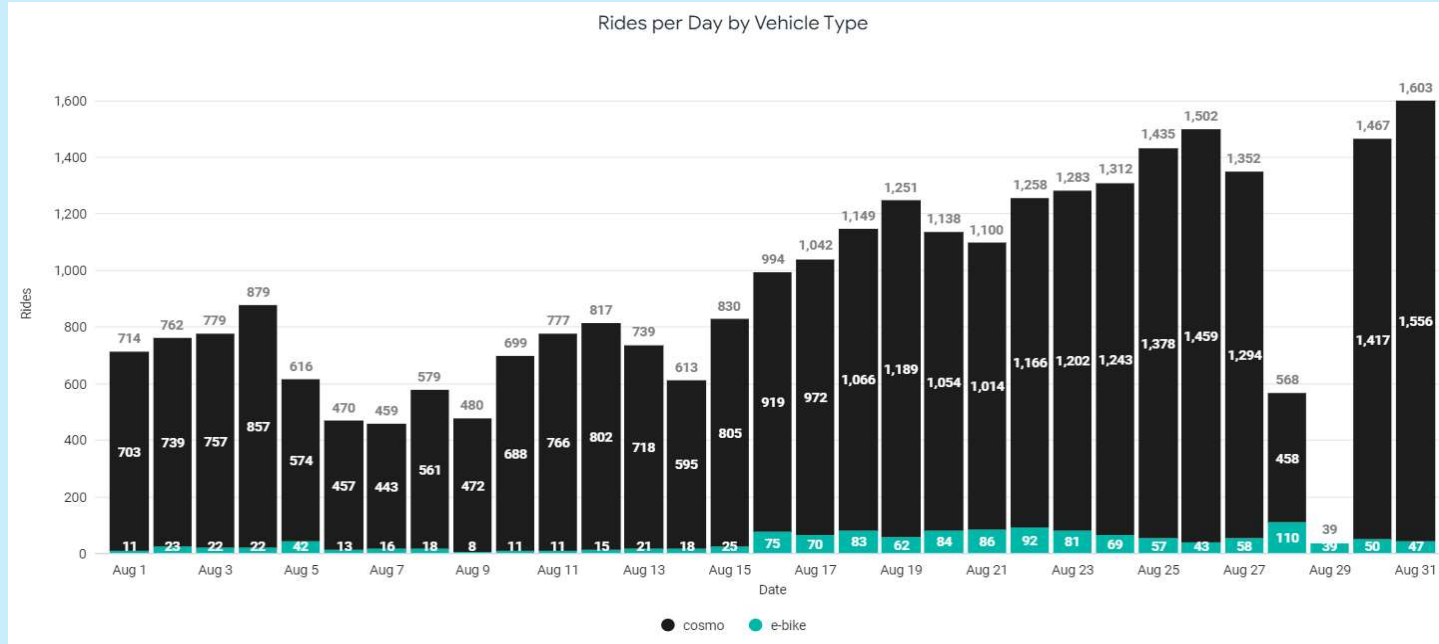

VEO x UIUC/ Urbana / Champaign

Aug-23

	Rides	Average Rides per day	Average Fleet Size	Average Ride Length (miles)	Median Ride Time	Total Ride Minutes	Total Ride Miles
Total	28,706	926.00	641	N/A	7 min	N/A	N/A
Cosmo-E	27,324	881.42	639	N/A	N/A	N/A	N/A
Halo-E	1,382	44.58	410	N/A	N/A	N/A	N/A

August 2023 Rides by Day

Riders	
Total Unique	5,481
NEW	910
Customer Service	
Questions	25
Violation Questions	12
NRZ Complaints	11
Stray Vehicles	9
Vehicles Obstructing Sidewalk	11

Includes all general questions

Questions from customers regarding violations received

Complaints or requests regarding the service area

Vehicles parked improperly somewhere

Vehicles obstructing a sidewalk/walking path/ or other pedestrian infrastructure