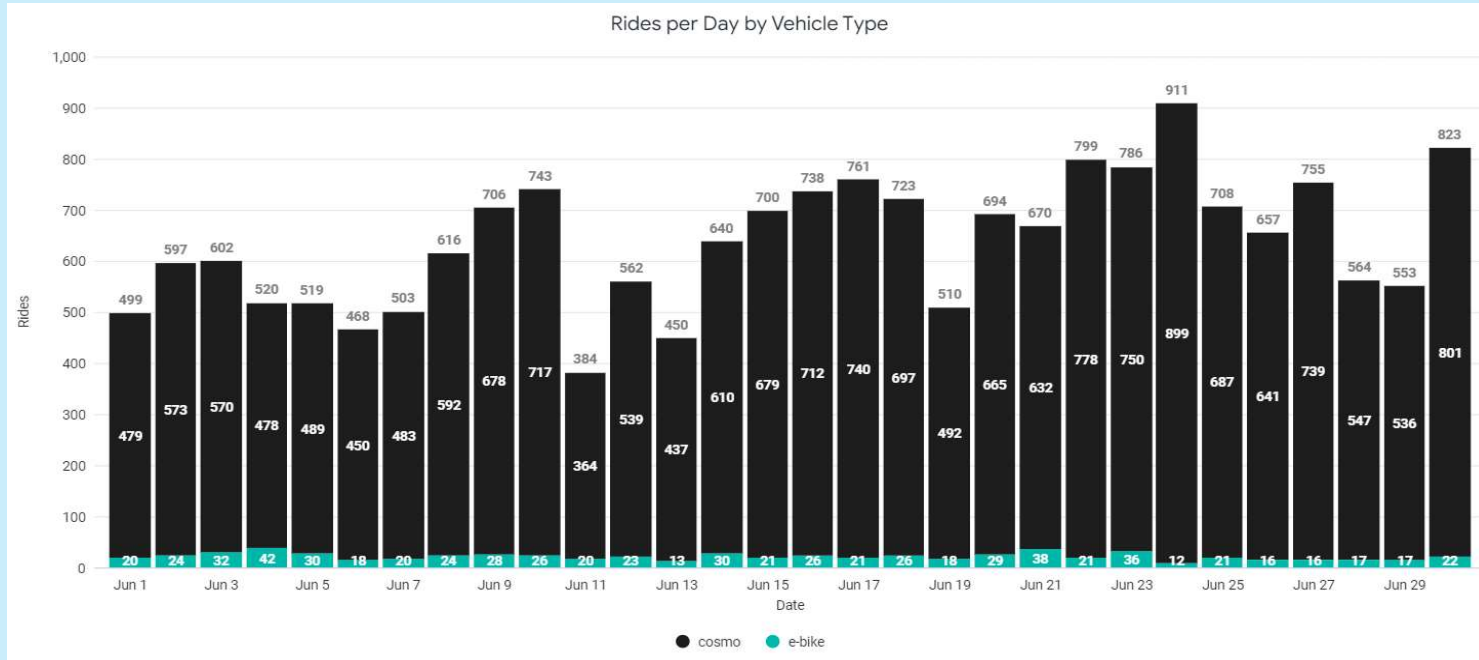

VEO x UIUC/ Urbana / Champaign

Jun-23

	Rides	Average Rides per day	Average Fleet Size	Average Ride Length (miles)	Median Ride Time	Total Ride Minutes	Total Ride Miles
Total	19,161	638.70	701	N/A	8 min	N/A	N/A
Cosmo-E	18,454	615.13	378	N/A	N/A	N/A	N/A
Halo-E	707	23.57	260	N/A	N/A	N/A	N/A

June 2023 Rides by Day

Riders	
Total Unique	3,551
NEW	427

Customer Service	
Questions	11
Violation Questions	2
NRZ Complaints	2
Stray Vehicles	2
Vehicles Obstructing Sidewalk	4

Includes all general questions

Questions from customers regarding violations received

Complaints or requests regarding the service area

Vehicles parked improperly somewhere

Vehicles obstructing a sidewalk/walking path/ or other pedestrian infrastructure