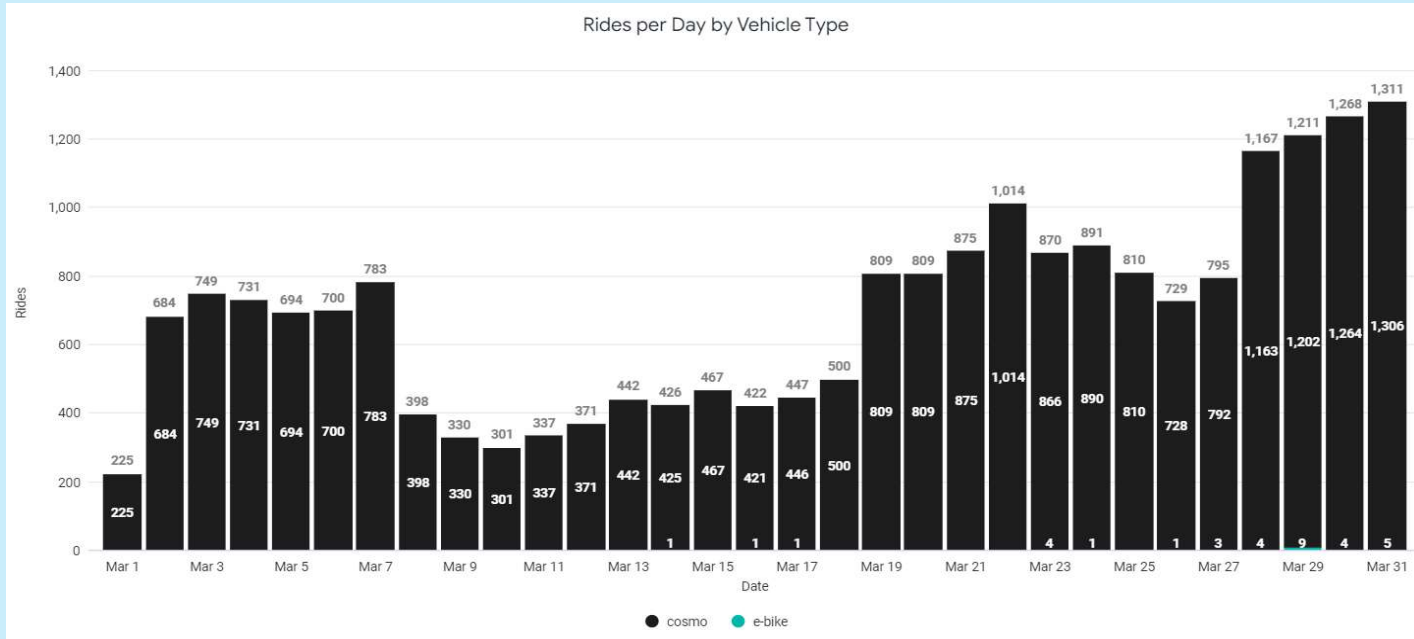

VEO x UIUC/ Urbana / Champaign

Mar-24

	Rides	Average Rides per day	Average Fleet Size	Average Ride Length (miles)	Median Ride Time	Total Ride Minutes	Total Ride Miles
Total	26,655	859.84	522	N/A	6 min	N/A	N/A
Veo+ Trips	5,089	164.16	N/A	N/A	N/A	N/A	N/A
Cosmo-E	21,532	694.58	521	N/A	N/A	N/A	N/A
Halo-E	34	1.10	114	N/A	N/A	N/A	N/A

March 2024 Rides by Day

Riders	
Total Unique	4,860
NEW	32
Veo+ Members	487

Customer Service		
Questions	20	Includes all general questions
Violation Questions	4	Questions from customers regarding violations received
NRZ Complaints	0	Complaints or requests regarding the service area
Stray Vehicles	3	Vehicles parked improperly somewhere
Vehicles Obstructing Sidewalk	4	Vehicles obstructing a sidewalk/walking path/ or other pedestrian infrastructure