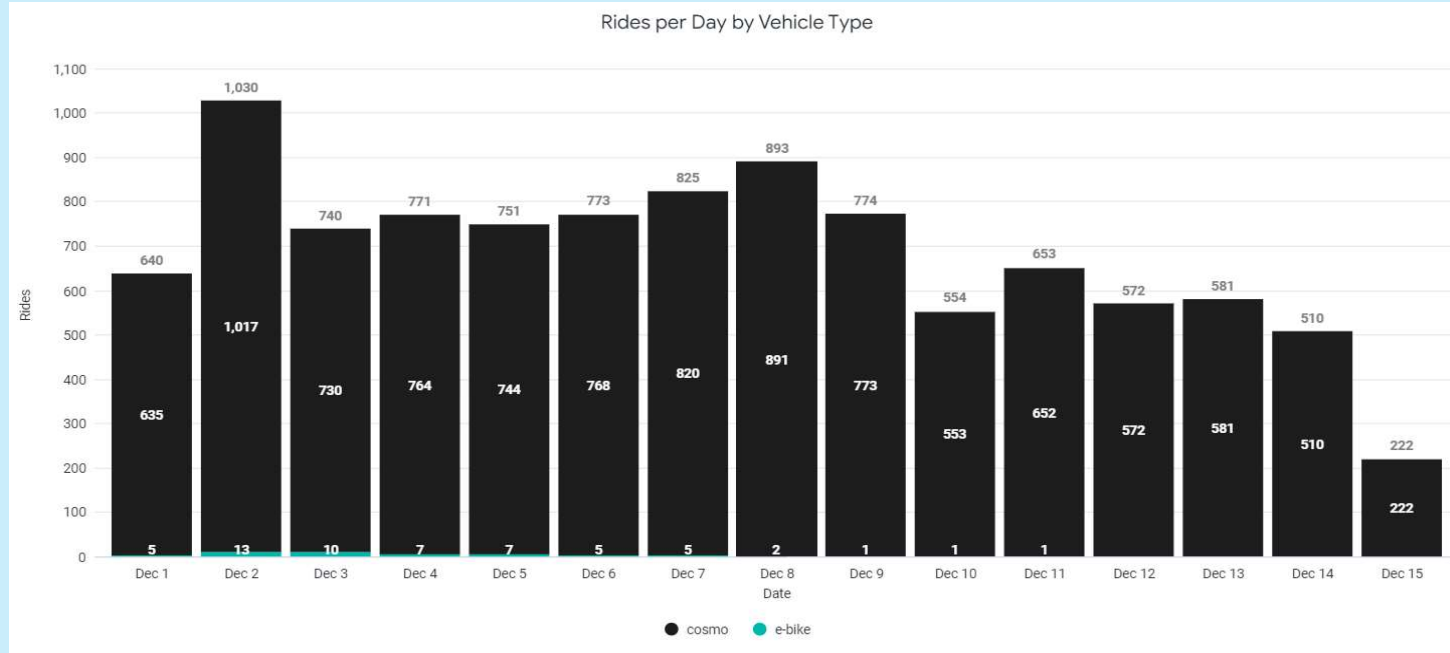

VEO x UIUC/ Urbana / Champaign

Dec-23

	Rides	Average Rides per day	Average Fleet Size	Average Ride Length (miles)	Median Ride Time	Total Ride Minutes	Total Ride Miles
Total	10,289	331.90	514	N/A	5 min	N/A	N/A
Cosmo-E	10,232	330.06	511	N/A	N/A	N/A	N/A
Halo-E	57	1.84	104	N/A	N/A	N/A	N/A

December 2023 Rides by Day

Riders	
Total Unique	3,275
NEW	47

Customer Service	
Questions	17
Violation Questions	2
NRZ Complaints	0
Stray Vehicles	5
Vehicles Obstructing Sidewalk	2

Includes all general questions

Questions from customers regarding violations received

Complaints or requests regarding the service area

Vehicles parked improperly somewhere

Vehicles obstructing a sidewalk/walking path/ or other pedestrian infrastructure