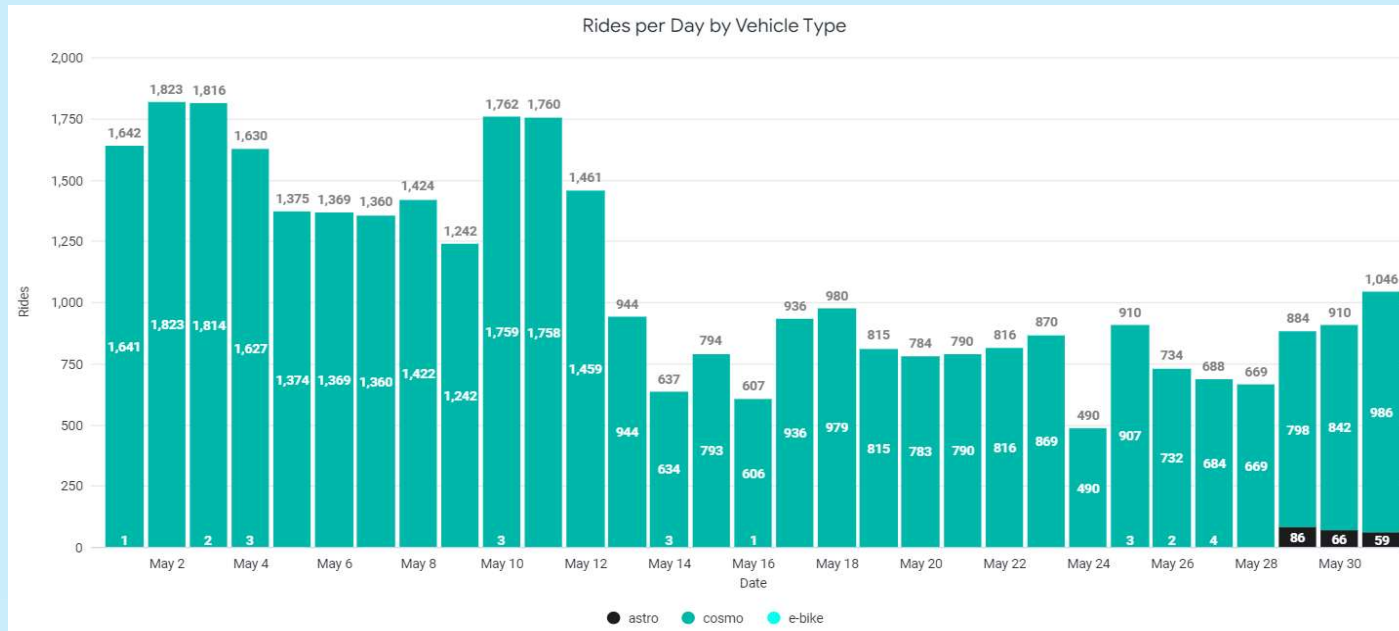

VEO x UIUC/ Urbana / Champaign

May-24

	Rides	Average Rides per day	Average Fleet Size	Average Ride Length (miles)	Median Ride Time	Total Ride Minutes	Total Ride Miles
Total	43,629	1407.39	724	N/A	6 min	N/A	N/A
Veo+ Trips	9,661	311.65	N/A	N/A	N/A	N/A	N/A
Cosmo-E	33,721	1087.77	719	N/A	N/A	N/A	N/A
Halo-E	27	0.87	43	N/A	N/A	N/A	N/A
Apollo	220	7.10	5				

May 2024 Rides by Day

*Astro = Apollo for trip counts

Riders	
Total Unique	7,001
NEW	141
New Veo+ Members	177

Customer Service	
Questions	14
Violation Questions	3
NRZ Complaints	1
Stray Vehicles	5
Vehicles Obstructing Sidewalk	2

Includes all general questions

Questions from customers regarding violations received

Complaints or requests regarding the service area

Vehicles parked improperly somewhere

Vehicles obstructing a sidewalk/walking path/ or other pedestrian infrastructure