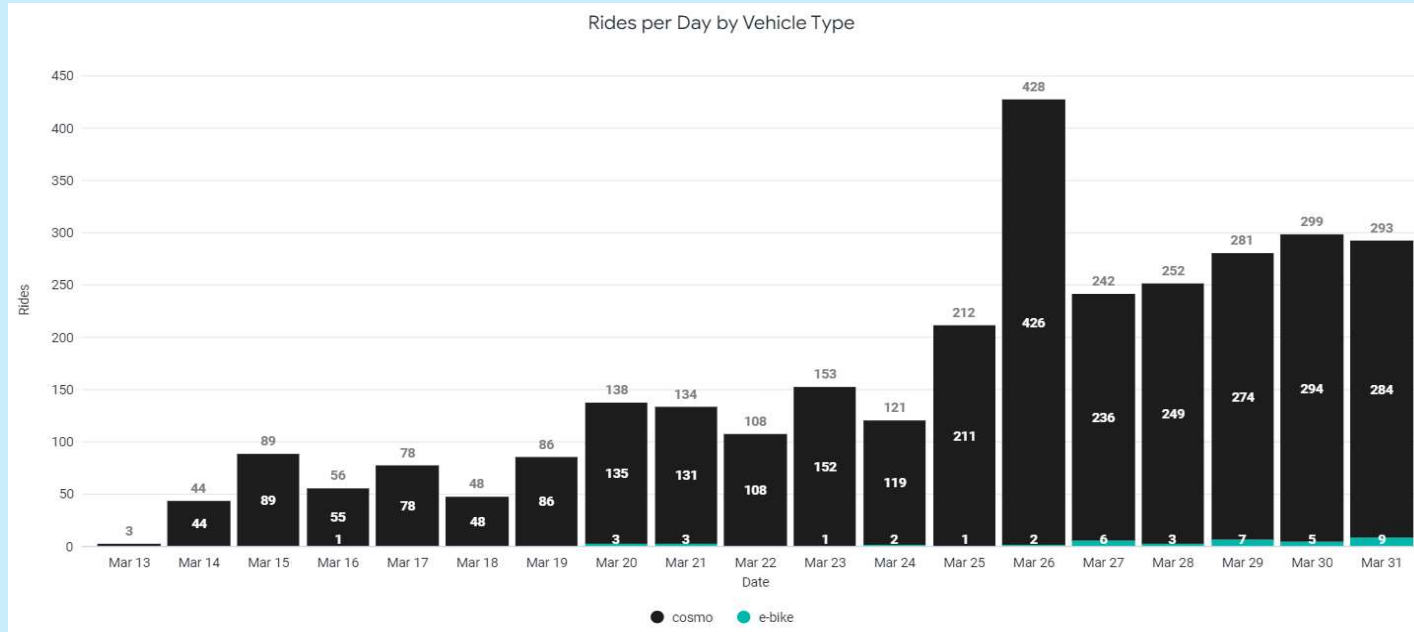

## VEO x UIUC/ Urbana / Champaign

**Mar-23**

	Rides	Average Rides per day	Average Fleet Size	Average Ride Length (miles)	Median Ride Time	Total Ride Minutes	Total Ride Miles
<b>Total</b>	3,065	98.87		N/A	7 min	N/A	N/A
<b>Cosmo-E</b>	3022	97.48	221	N/A	N/A	N/A	N/A
<b>Halo-E</b>	43	1.39	302	N/A	N/A	N/A	N/A

### March 2023 Rides by Day

Riders	
Total Unique	1,069
NEW	29

Customer Service	
Questions	16
Violation Questions	4
NRZ Complaints	1
Stray Vehicles	9
Vehicles Obstructing Sidewalk	2

*Includes all general questions*