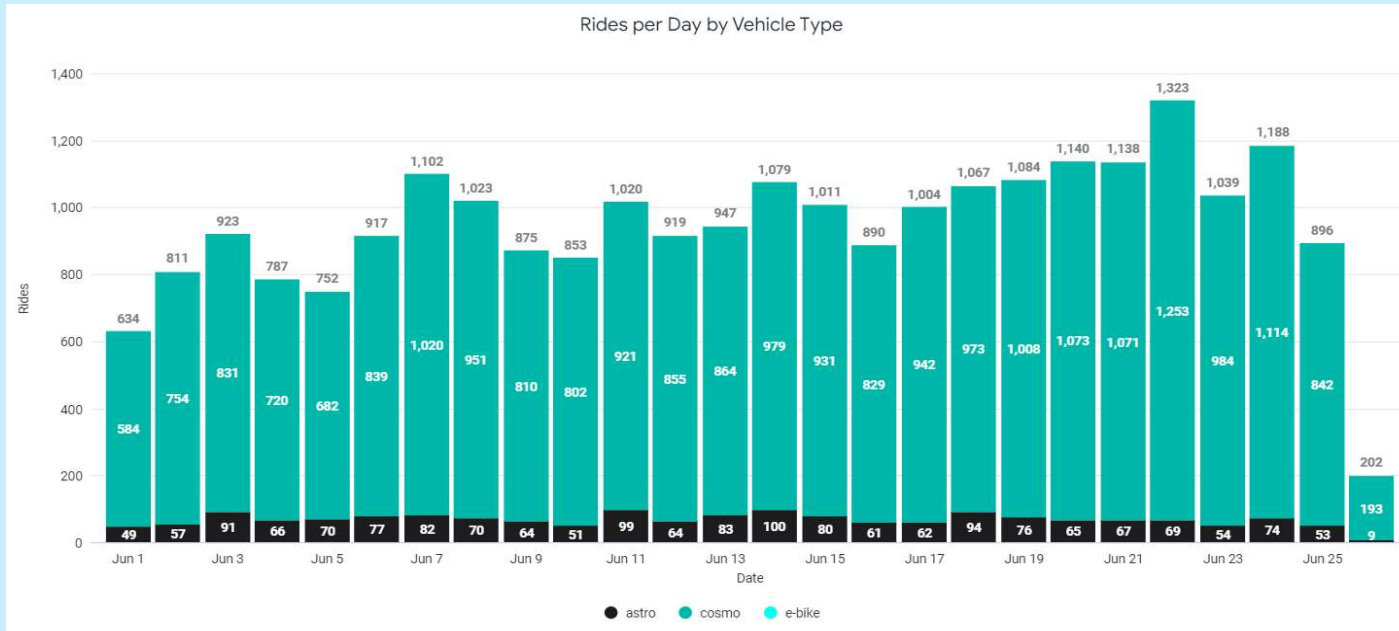

#### May 2024 Rides by Day

\*Astro = Apollo for trip counts

Riders	
Total Unique	7,001
NEW	141
<b>New Veo+ Members</b>	177

Customer Service	
Questions	14
Violation Questions	3
NRZ Complaints	1
Stray Vehicles	5
Vehicles Obstructing Sidewalk	2

## VEO x UIUC/ Urbana / Champaign

June 2024 (as of June 26)

	Rides	Average Rides per day	Average Fleet Size	Average Ride Length (miles)	Median Ride Time	Total Ride Minutes	Total Ride Miles
<b>Total</b>	32,976	1099.20	817	1.012	7 min	N/A	39,513
<b>Veo+ Trips</b>	8,352	278.40	N/A	N/A	N/A	N/A	N/A
<b>Cosmo-E</b>	22,825	760.83	779	N/A	N/A	N/A	N/A
<b>Halo-E</b>	12	0.40	50	N/A	N/A	N/A	N/A
<b>Apollo</b>	1,787	59.57	37	N/A	N/A	N/A	N/A

**June 2024 Rides by Day**  
 \*Astro = Apollo for trip counts

Riders	
Total Unique	3,873
NEW	644
<b>New Veo+ Members</b>	161

Customer Service	
<b>Questions</b>	<i>Includes all general questions</i>
<b>Violation Questions</b>	<i>Questions from customers regarding violations received</i>
<b>NRZ Complaints</b>	<i>Complaints or requests regarding the service area</i>
<b>Stray Vehicles</b>	<i>Vehicles parked improperly somewhere</i>
<b>Vehicles Obstructing Sidewalk</b>	<i>Vehicles obstructing a sidewalk/walking path/ or other pedestrian infrastructure</i>