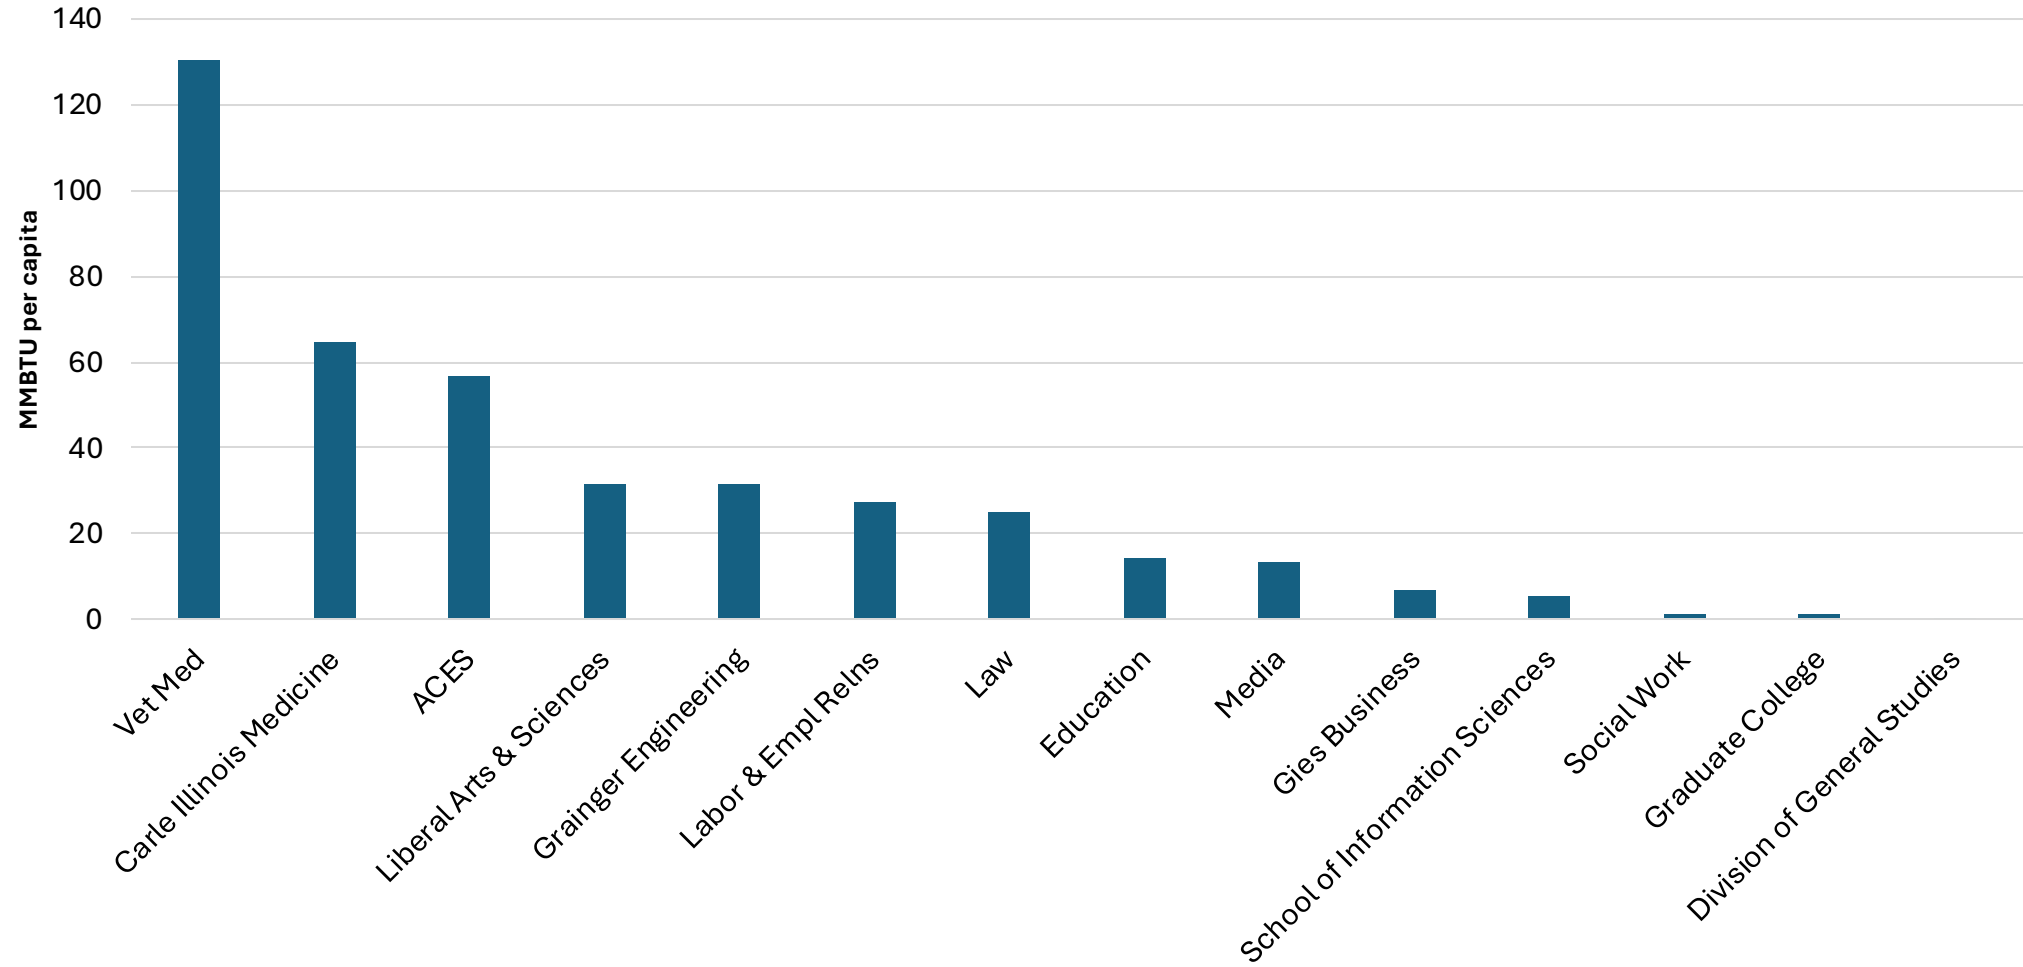

Energy per 1000ft² (FY24)

Energy Use per capita (FY24)

Total Energy Use by College per Fiscal Year

(Colleges with **Highest** Energy Use)

Energy Use Per Capita by Fiscal Year

(Colleges with **Highest** Energy Per Capita)