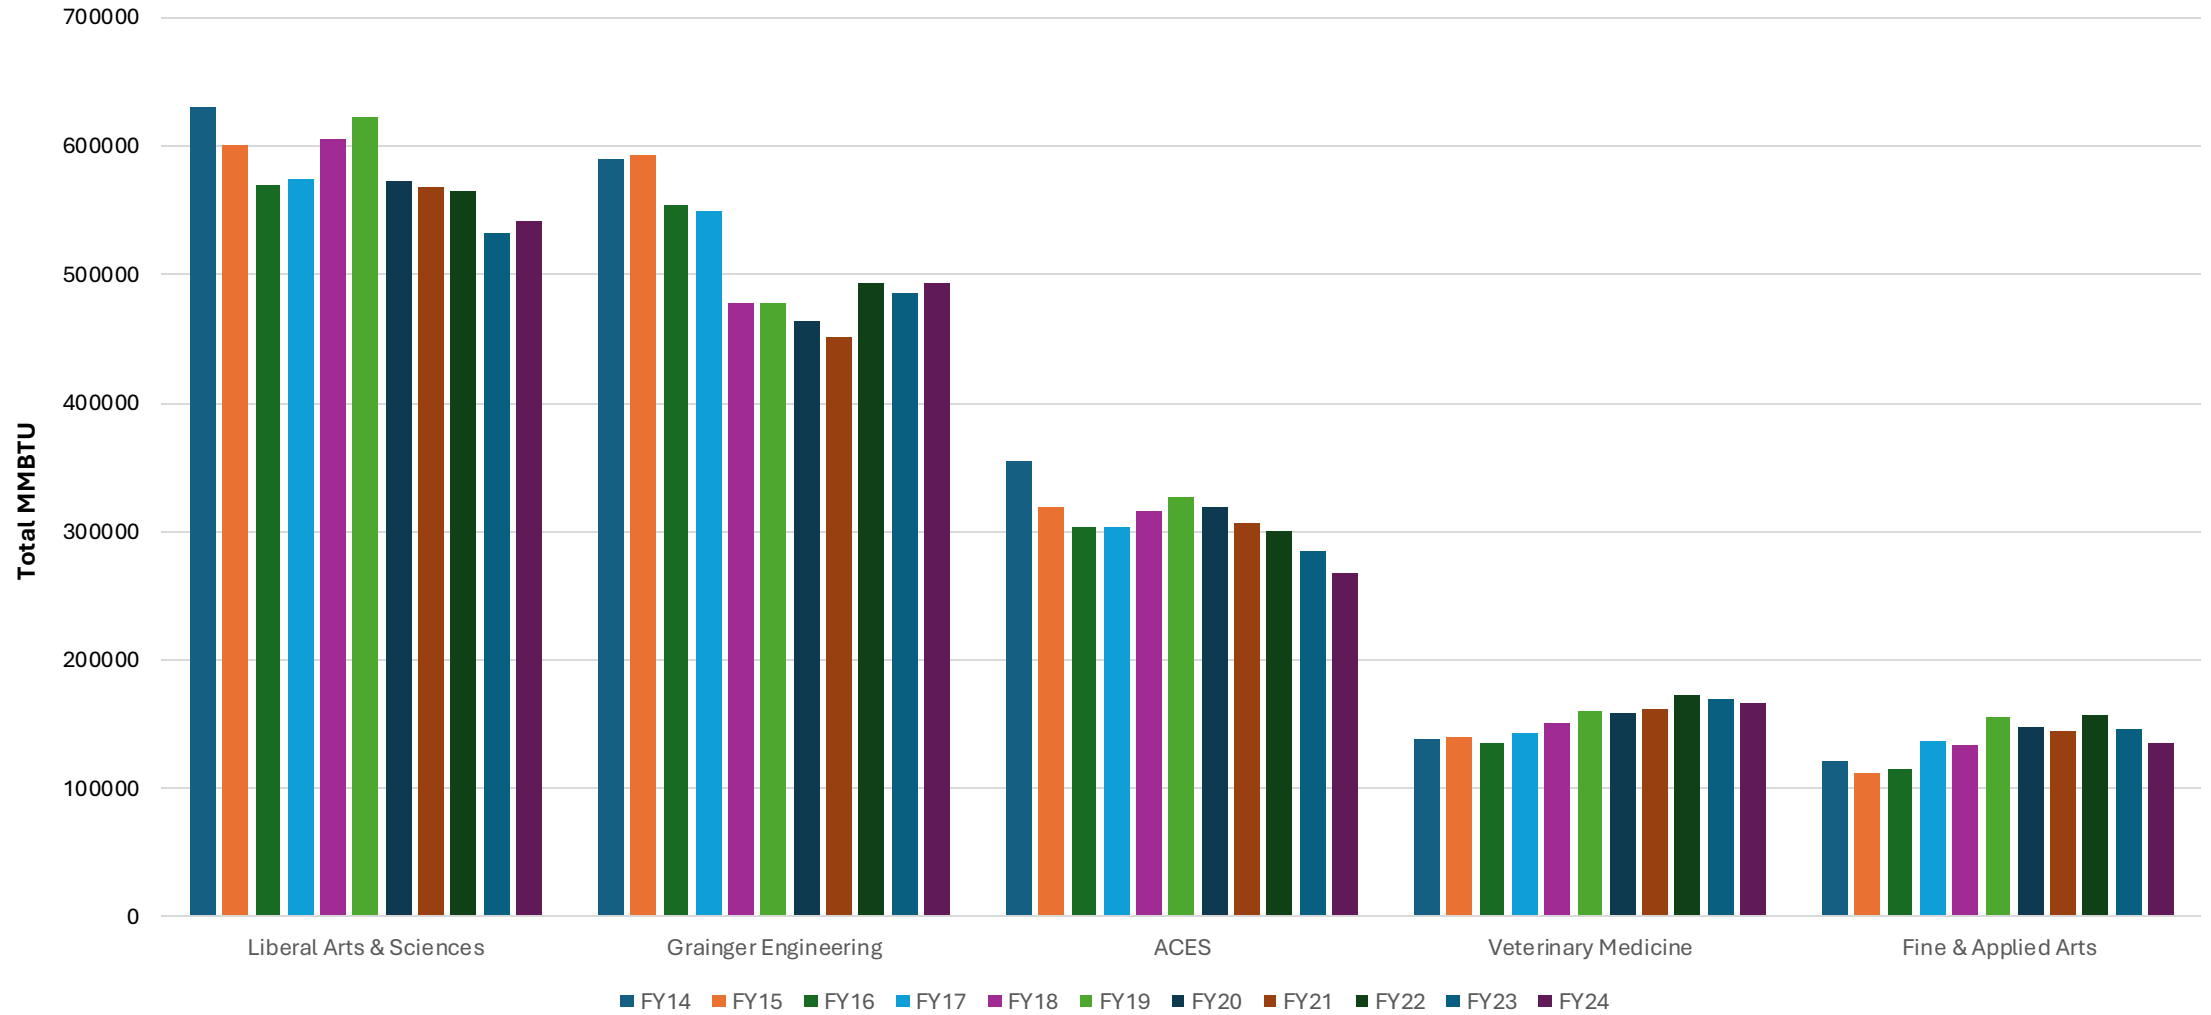

Energy per 1000ft² (FY24)

Energy Use per capita (FY24)

Total Energy Use by College per Fiscal Year

(Colleges with **Highest** Energy Use)

Energy Use Per Capita by Fiscal Year

(Colleges with **Highest** Energy Per Capita)