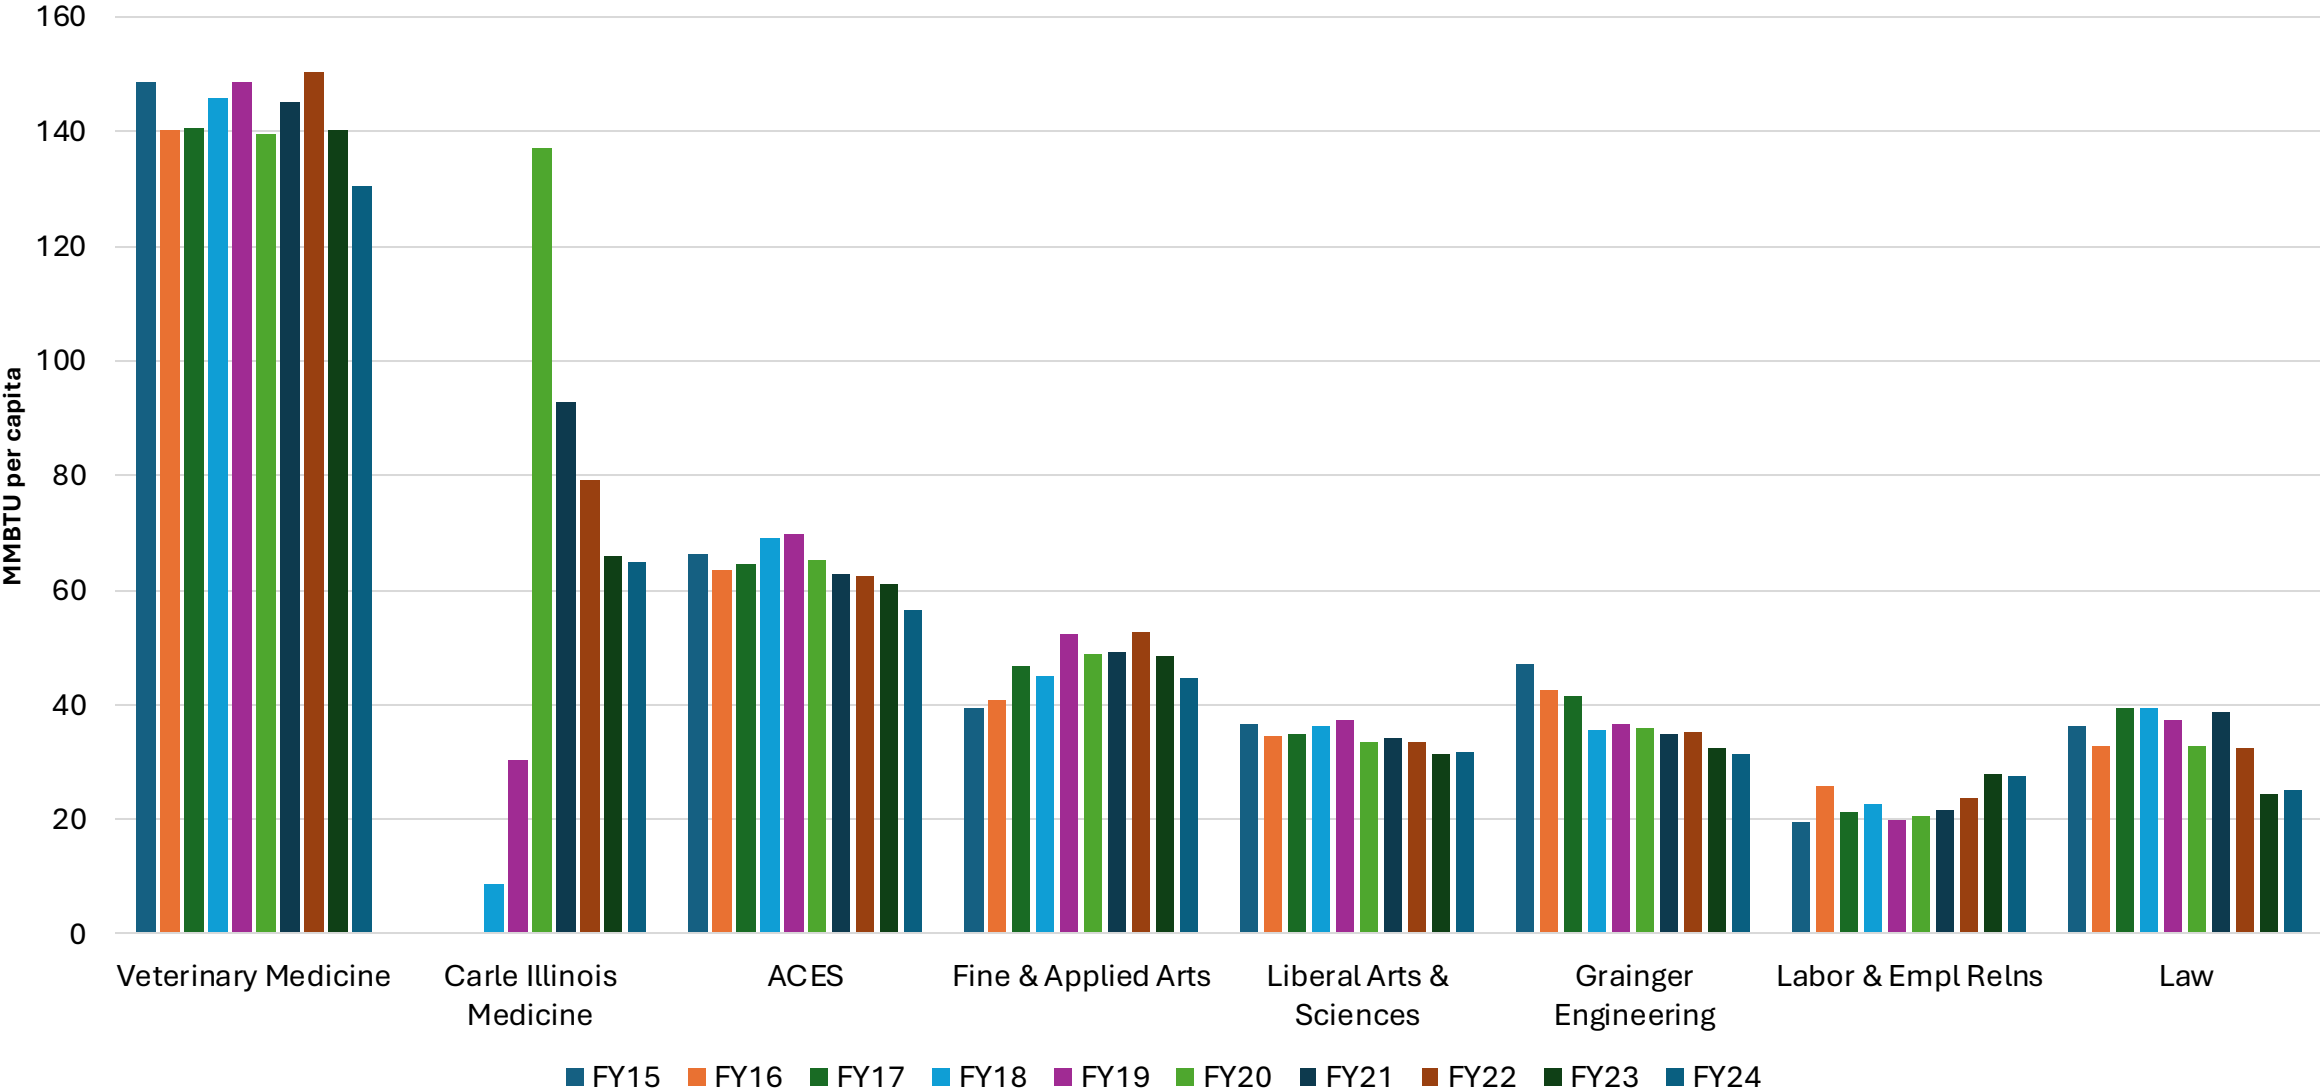

Energy per 1000ft² (FY24)

Energy Use per capita (FY24)

Total Energy Use by College per Fiscal Year

(Colleges with **Highest** Energy Use)

Energy Use Per Capita by Fiscal Year

(Colleges with **Highest** Energy Per Capita)