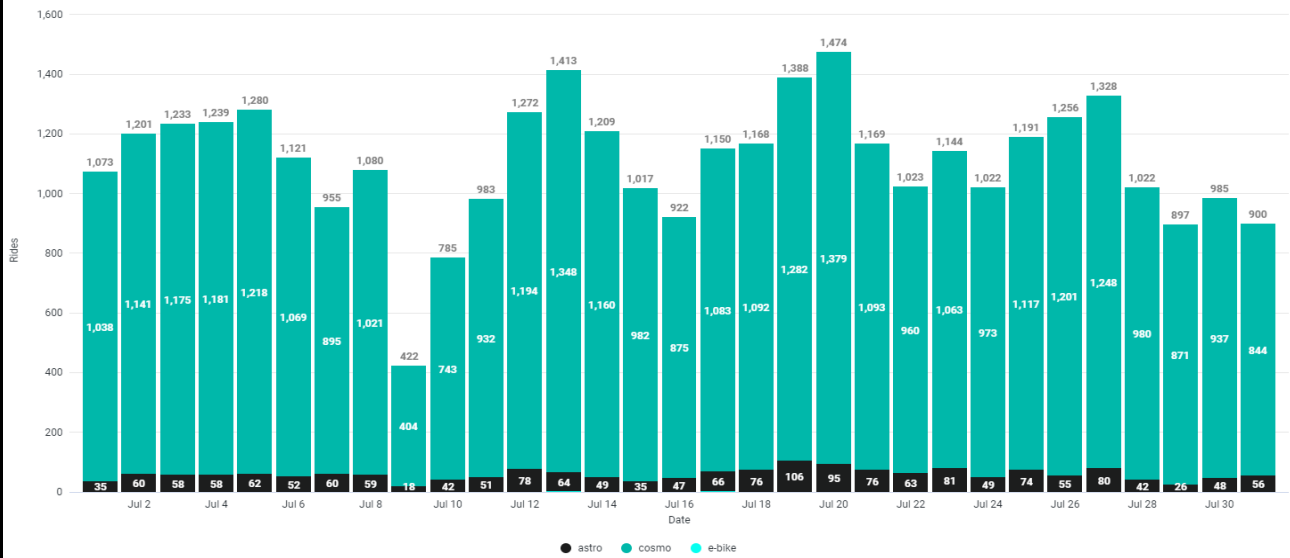

**Veo x UIUC / Urbana / Champaign
July 2024**

	Rides	Average Fleet Size	Average Ride Length (miles)	Average Ride Duration (min)	Total Ride Miles
Total	79,496	941	1.31	6	65,786
Halo-E	3	49			
Cosmo-E	75,514	861			
Apollo	3,979	31			
VEO+					
Cosmo-E	10,147				
Halo-E	5				
Apollo	1,228				

Rides per Day by Vehicle Type

Riders	
Total Unique	4,491.00
Customer Service	Includes questions from customers about Veo's geofence, deposits and pricing, the user agreement or liability, safety, and other miscellaneous inquiries
Questions¹	63
Violation Questions²	6
NRZ Complaints³	1
Stray Vehicles⁴	81
Vehicles obstructing sidewalk⁴	13