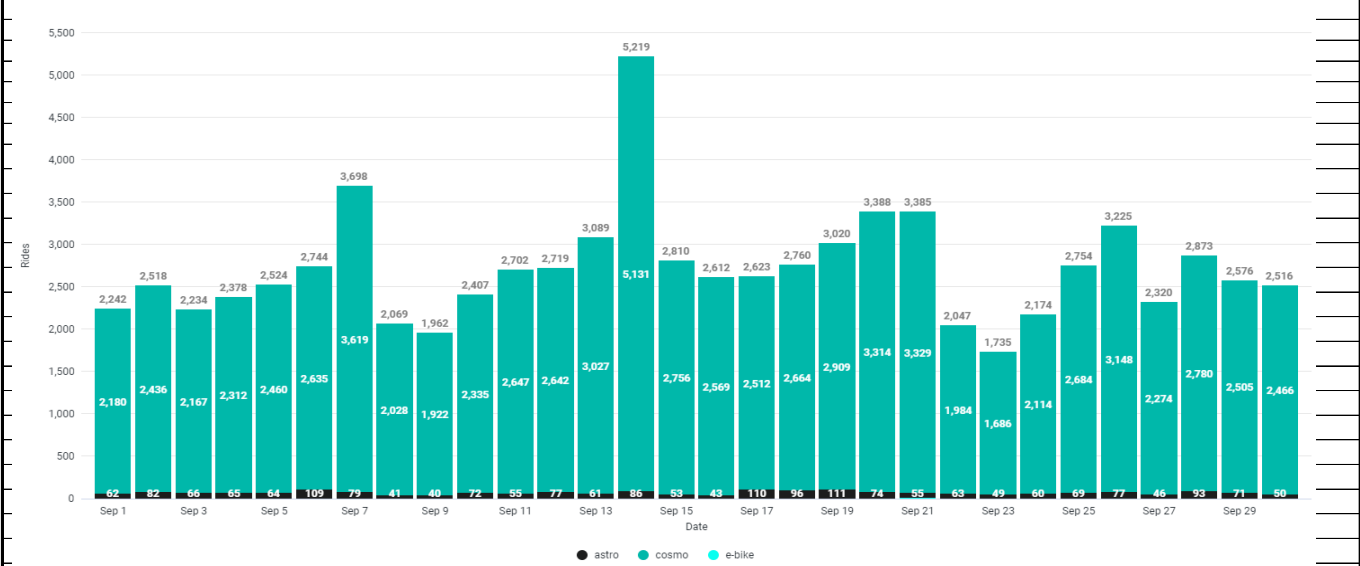

**Veo x UIUC / Urbana / Champaign
September 2024**

	Rides	Average Fleet Size	Average Ride Length (miles)	Average Ride Duration (min)	Total Ride Miles
Total	81,323	991	1.28	6	133,201
Halo-E	9	35			
Cosmo-E	79,235	930			
Apollo	2,079	26			
VEO+					
Cosmo-E	21,180				
Halo-E	2				
Apollo	768				

Rides per Day by Vehicle Type

Riders	
Total Unique	11,573
Customer Service	
Questions¹	54 ¹Refers specifically to customer questions about violations they may have received if their vehicle wasn't parked properly
Violation Questions²	18 ²Refers to users that submit complaints about Veo's service area or a no-ride zone (NRZ) they may have encountered
NRZ Complaints³	3 ³Typically refers to reports from non-customers about vehicles they want removed or vehicles blocking an accessway
Stray Vehicles⁴	64
Vehicles obstructing sidewalk⁴	11