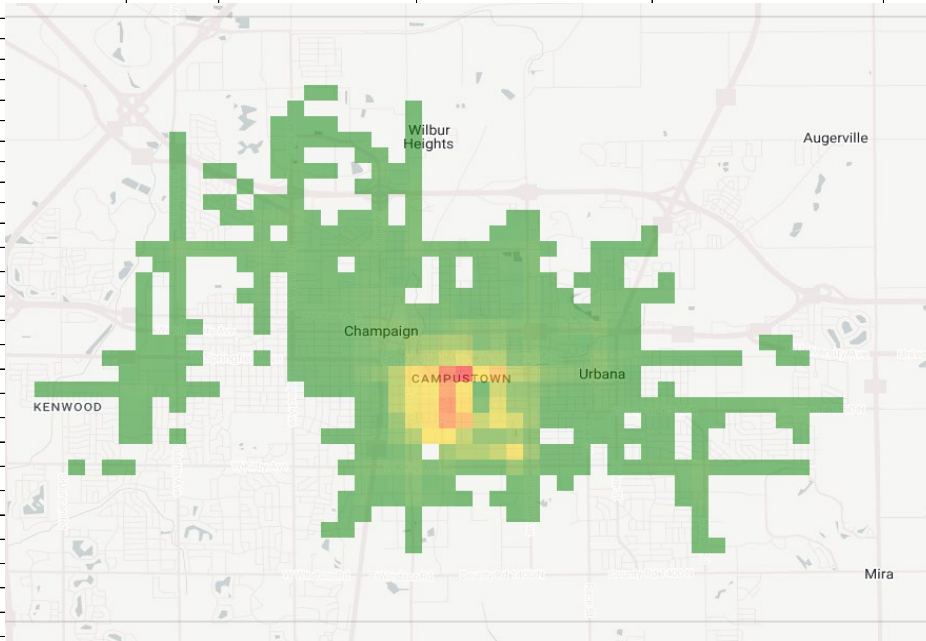

Veo x UIUC / Urbana / Champaign

Q3

	Rides	Average Fleet Size	Average Ride Length (miles)	Average Ride Duration (min)	Total Ride Miles
Total	205,993	974	1.23	6	277,267
Halo-E	13	44			
Cosmo-E	197,764	899			
Apollo	8,216	31			
VEO+					
Cosmo-E	42,230				
Halo-E	9				
Apollo	2,764				

Riders	
Total Unique	23,245.00
Customer Service	Includes questions from customers about Veo's geofence, deposits and pricing, the user agreement or liability, safety, and other miscellaneous inquiries
Questions¹	167
Violation Questions²	45
NRZ Complaints³	5
Stray Vehicles⁴	218
Vehicles obstructing sidewalk⁴	32

³Typically refers to reports from non-customers about vehicles they want removed or vehicles blocking an accessway

**Veo x UIUC / Urbana / Champaign
July 2024**

	Rides	Average Fleet Size	Average Ride Length (miles)	Average Ride Duration (min)	Total Ride Miles
Total	79,496	941	1.31	6	65,786
Halo-E	3	49			
Cosmo-E	75,514	861			
Apollo	3,979	31			
VEO+					
Cosmo-E	10,147				
Halo-E	5				
Apollo	1,228				