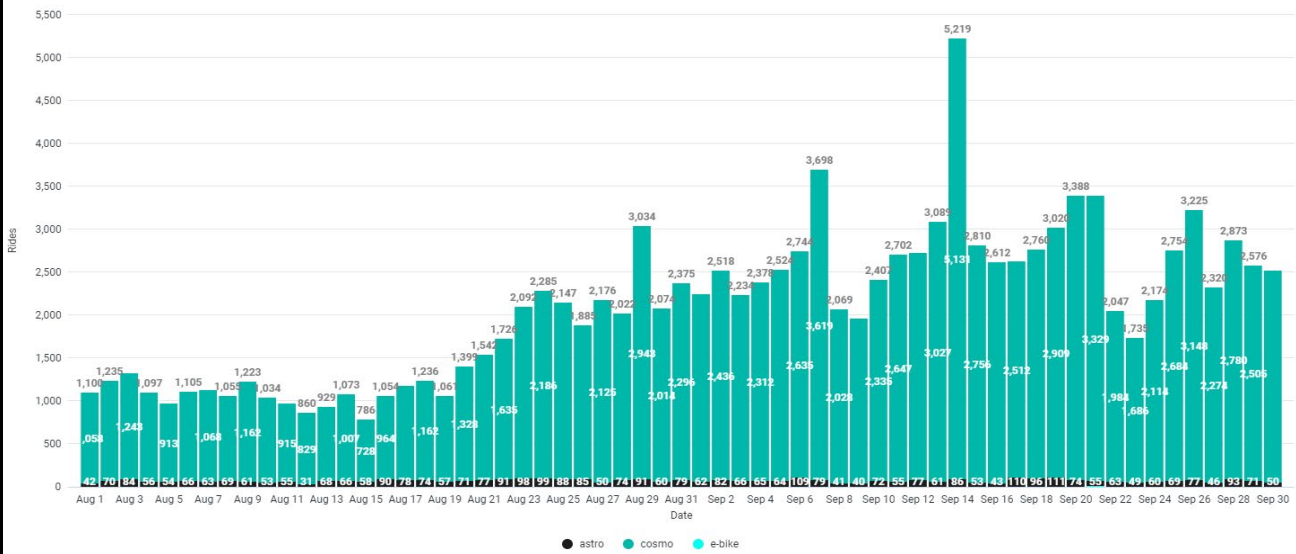

Veo x UIUC / Urbana / Champaign

August 2024

	Rides	Average Fleet Size	Average Ride Length (miles)	Average Ride Duration (min)	Total Ride Miles
Total	45,174	993	1.28	6	78,280
Halo-E	1	47			
Cosmo-E	43,015	912			
Apollo	2,158	34			
VEO+					
Cosmo-E	10,903				
Halo-E	2				
Apollo	768				

Rides per Day by Vehicle Type

Riders	
Total Unique	7,181
Customer Service	
Questions¹	50 ¹Refers specifically to customer questions about violations they may have received if their vehicle wasn't parked properly
Violation Questions²	21 ²Refers to users that submit complaints about Veo's service area or a no-ride zone (NRZ) they may have encountered
NRZ Complaints³	1 ³Typically refers to reports from non-customers about vehicles they want removed or vehicles blocking an accessway
Stray Vehicles⁴	73
Vehicles obstructing sidewalk⁴	8