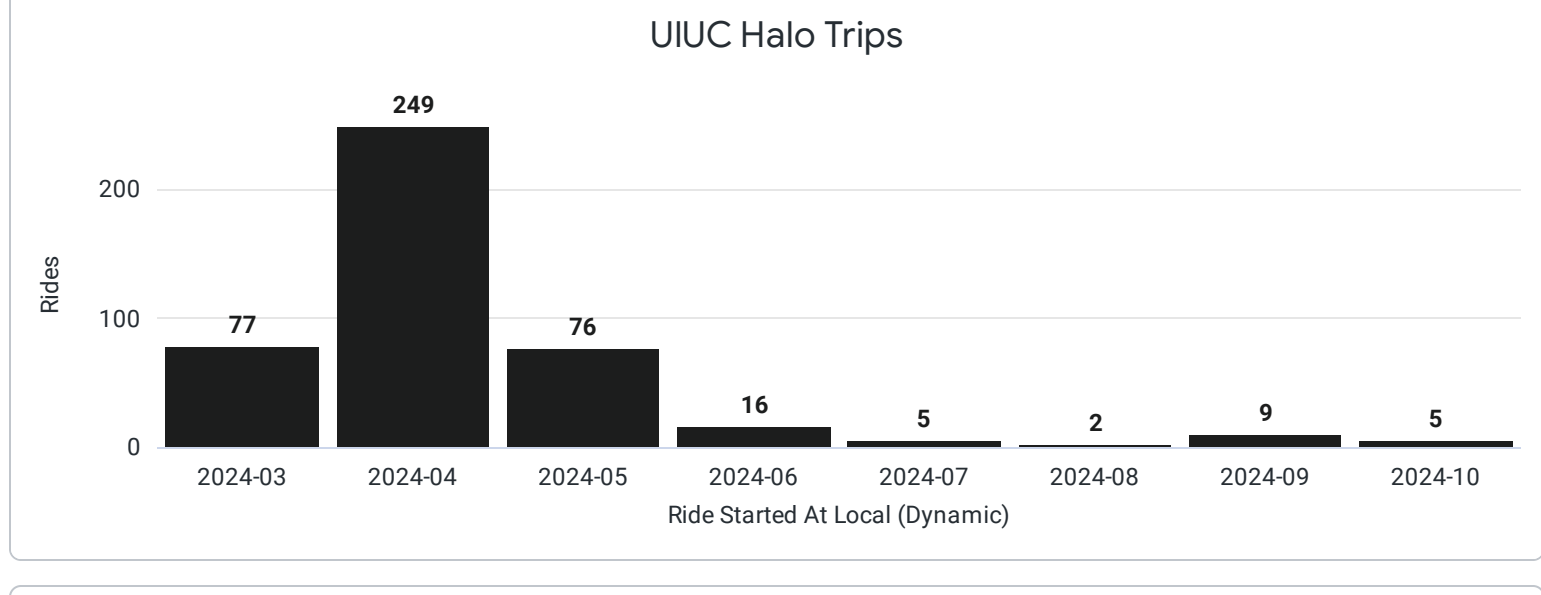

UIUC - Monthly Reports

Last Month

| | Total Rides | Median Distance Per Ride (Miles) | Median Minutes Per Ride | Active Customers | Total Ride Distance (Miles) | Total Riding Minutes |
|---|-------------|----------------------------------|-------------------------|------------------|-----------------------------|----------------------|
| 1 | 83,421 | 1.196 | 5 | 11,787 | 125,543.1... | 619,606 |

This Year So Far

| | Total Rides | Median Distance Per Ride (Miles) | Median Minutes Per Ride | Active Customers | Total Ride Distance (Miles) | Total Riding Minutes |
|---|-------------|----------------------------------|-------------------------|------------------|-----------------------------|----------------------|
| 1 | 394,485 | 1.112 | 6 | 29,058 | 598,662.6... | 4,386,682 |

29,274

VEO+ Member Trips Last Month