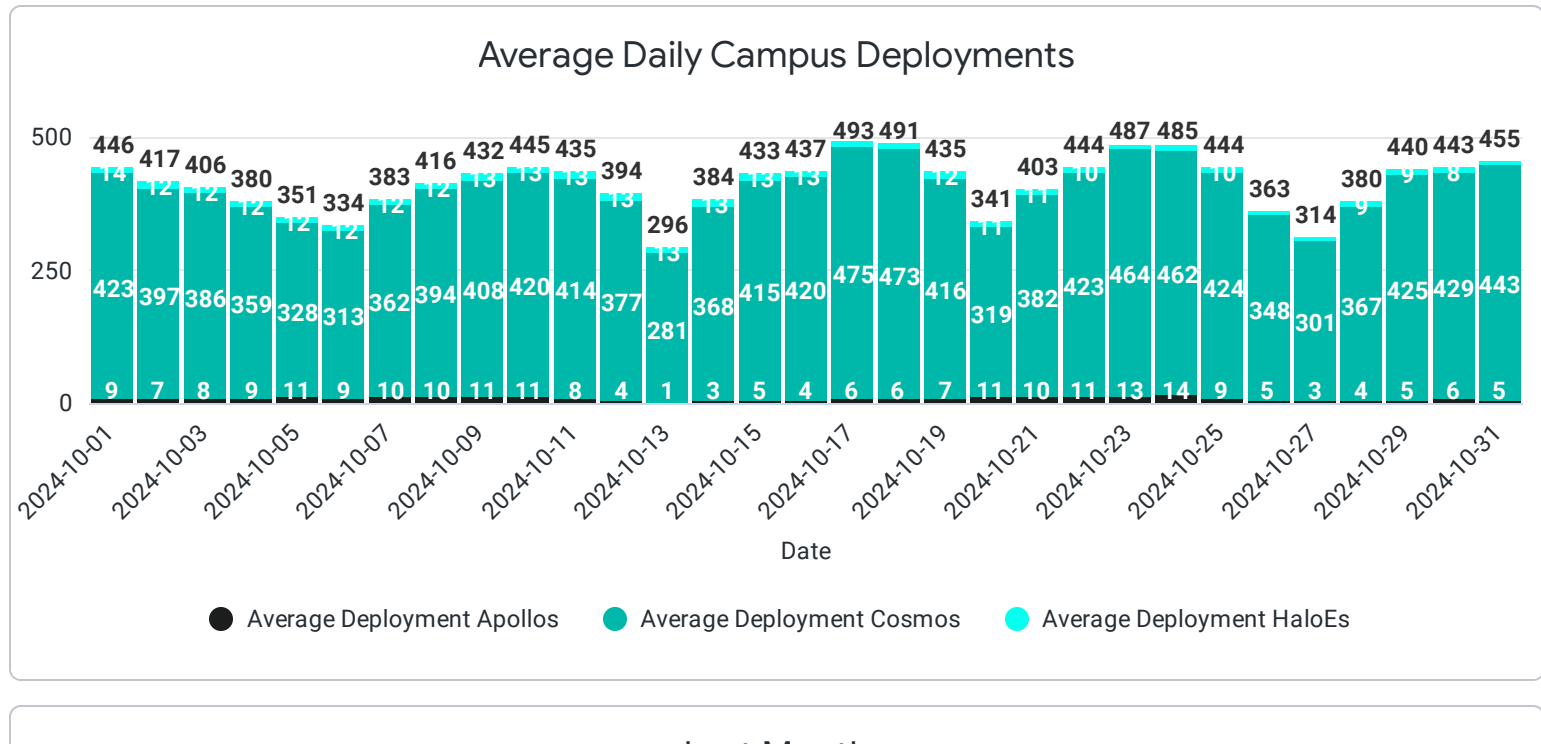

UIUC - Monthly Reports

Last Month

| | Total Rides | Median Distance Per Ride (Miles) | Median Minutes Per Ride | Active Customers | Total Ride Distance (Miles) | Total Riding Minutes |
|---|-------------|----------------------------------|-------------------------|------------------|-----------------------------|----------------------|
| 1 | 83,421 | 1.196 | 5 | 11,787 | 125,543.1... | 619,606 |

This Year So Far

| | Total Rides | Median Distance Per Ride (Miles) | Median Minutes Per Ride | Active Customers | Total Ride Distance (Miles) | Total Riding Minutes |
|---|-------------|----------------------------------|-------------------------|------------------|-----------------------------|----------------------|
| 1 | 394,485 | 1.112 | 6 | 29,058 | 598,662.6... | 4,386,682 |

29,274

VEO+ Member Trips Last Month