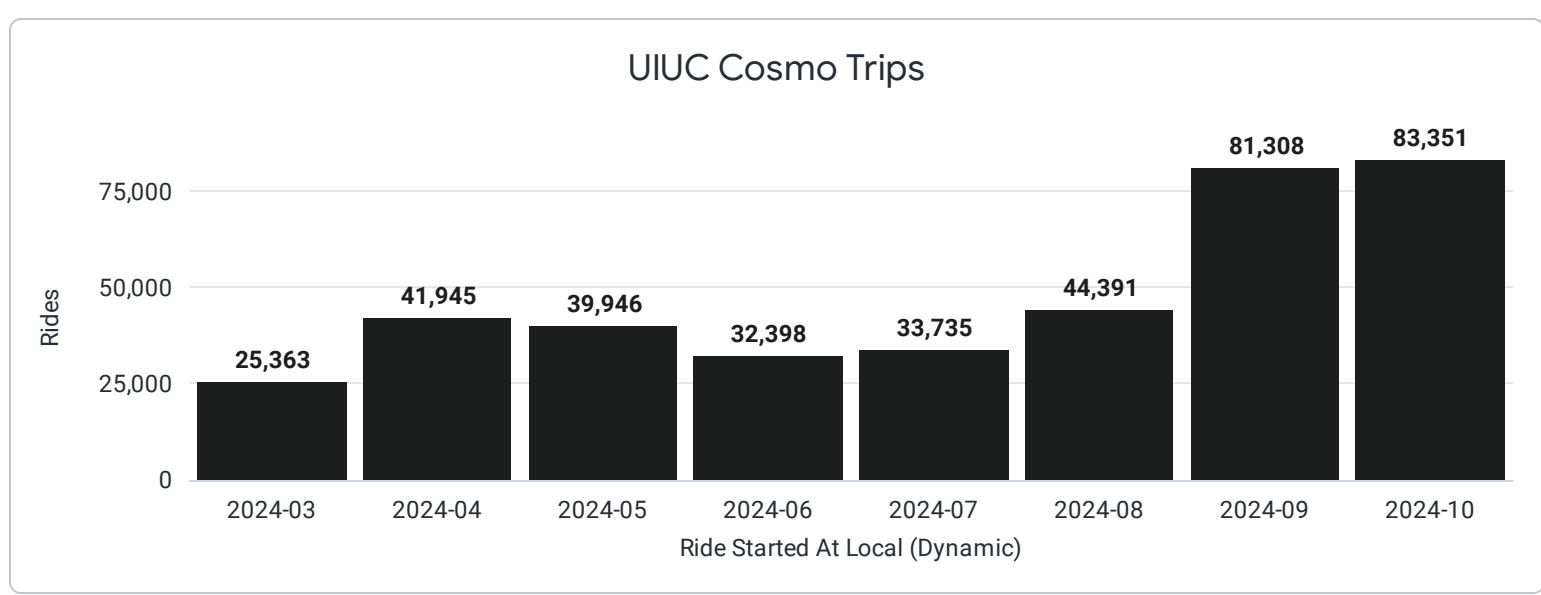

UIUC - Monthly Reports

Last Month

| | Total Rides | Median Distance Per Ride (Miles) | Median Minutes Per Ride | Active Customers | Total Ride Distance (Miles) | Total Riding Minutes |
|---|-------------|----------------------------------|-------------------------|------------------|-----------------------------|----------------------|
| 1 | 83,421 | 1.196 | 5 | 11,787 | 125,543.1... | 619,606 |

This Year So Far

| | Total Rides | Median Distance Per Ride (Miles) | Median Minutes Per Ride | Active Customers | Total Ride Distance (Miles) | Total Riding Minutes |
|---|-------------|----------------------------------|-------------------------|------------------|-----------------------------|----------------------|
| 1 | 394,485 | 1.112 | 6 | 29,058 | 598,662.6... | 4,386,682 |

29,274

VEO+ Member Trips Last Month