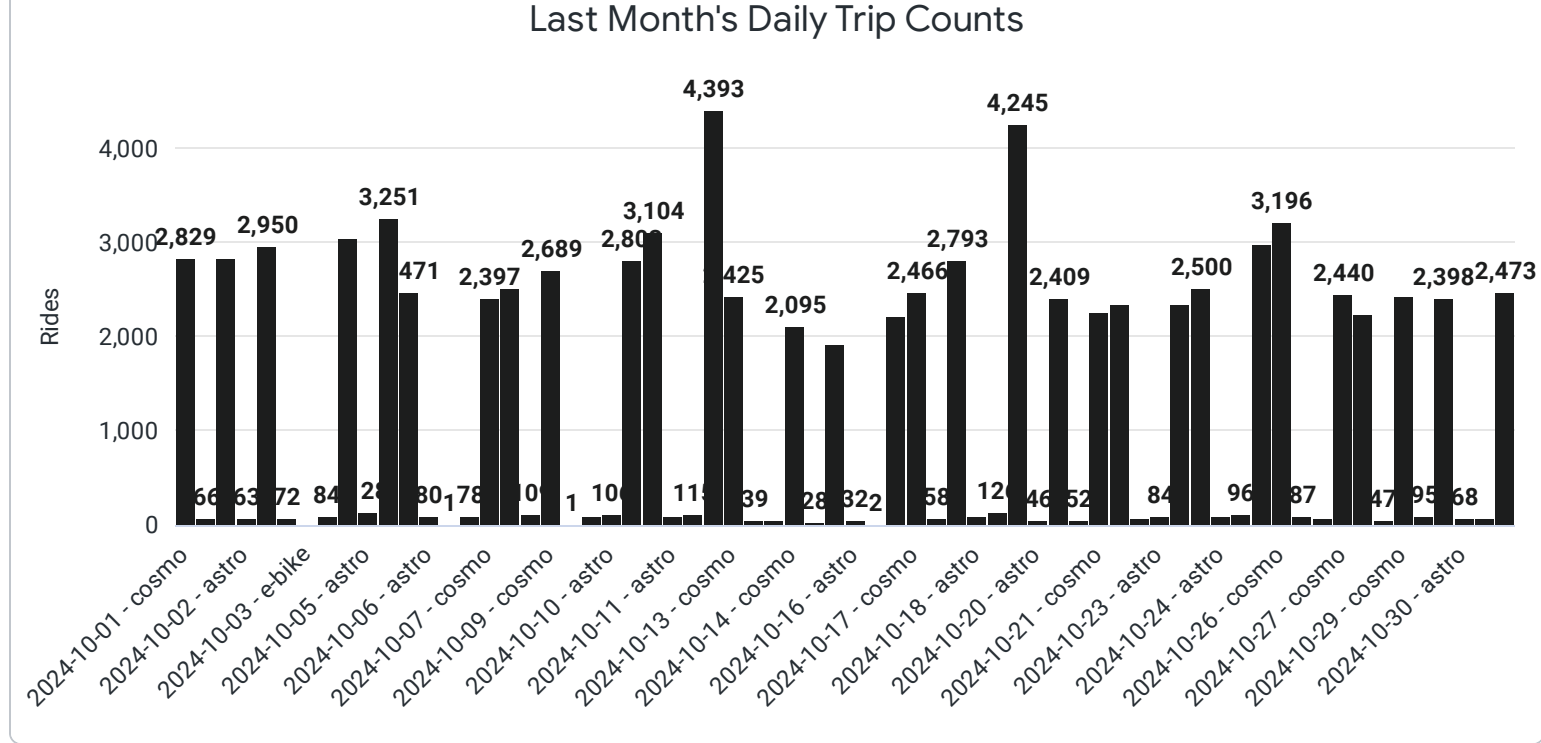

UIUC - Monthly Reports

Last Month

| | Total Rides | Median Distance Per Ride (Miles) | Median Minutes Per Ride | Active Customers | Total Ride Distance (Miles) | Total Riding Minutes |
|---|-------------|----------------------------------|-------------------------|------------------|-----------------------------|----------------------|
| 1 | 83,421 | 1.196 | 5 | 11,787 | 125,543.1... | 619,606 |

This Year So Far

| | Total Rides | Median Distance Per Ride (Miles) | Median Minutes Per Ride | Active Customers | Total Ride Distance (Miles) | Total Riding Minutes |
|---|-------------|----------------------------------|-------------------------|------------------|-----------------------------|----------------------|
| 1 | 394,485 | 1.112 | 6 | 29,058 | 598,662.6... | 4,386,682 |

29,274

VEO+ Member Trips Last Month