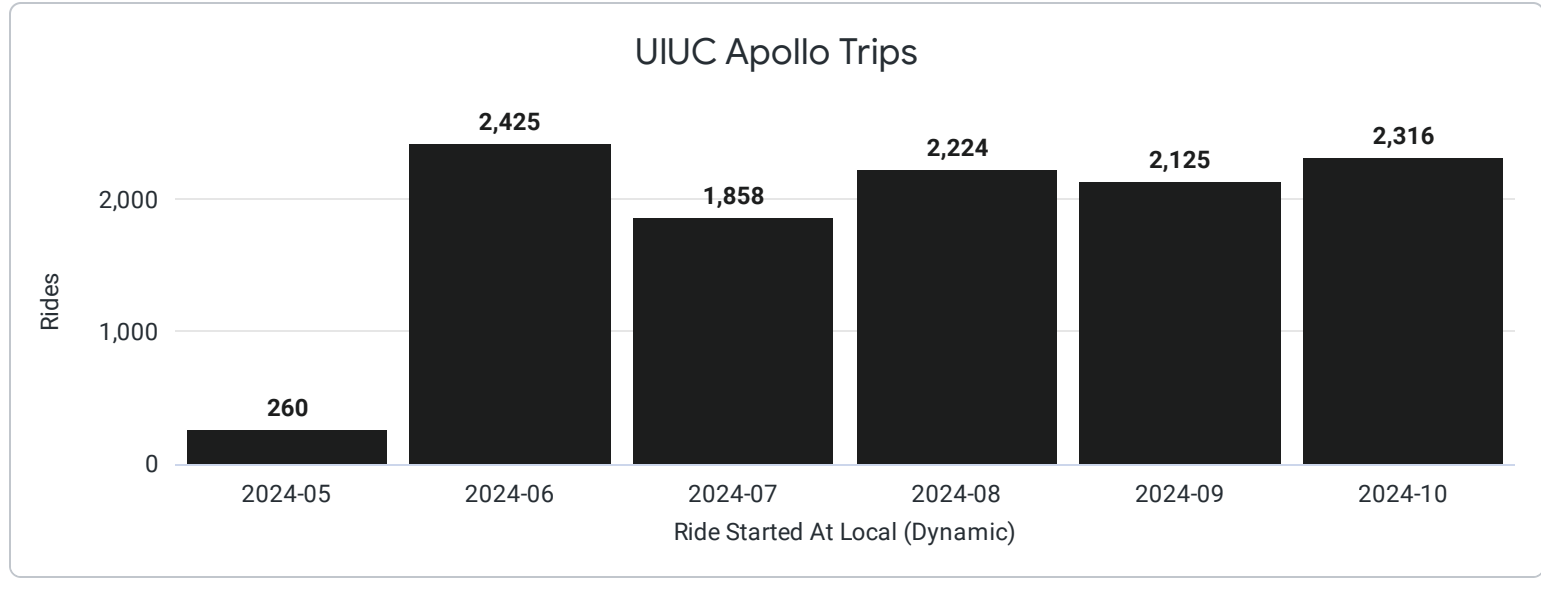

UIUC - Monthly Reports

Last Month

| | Total Rides | Median Distance Per Ride (Miles) | Median Minutes Per Ride | Active Customers | Total Ride Distance (Miles) | Total Riding Minutes |
|---|-------------|----------------------------------|-------------------------|------------------|-----------------------------|----------------------|
| 1 | 83,421 | 1.196 | 5 | 11,787 | 125,543.1... | 619,606 |

This Year So Far

| | Total Rides | Median Distance Per Ride (Miles) | Median Minutes Per Ride | Active Customers | Total Ride Distance (Miles) | Total Riding Minutes |
|---|-------------|----------------------------------|-------------------------|------------------|-----------------------------|----------------------|
| 1 | 394,485 | 1.112 | 6 | 29,058 | 598,662.6... | 4,386,682 |

29,274

VEO+ Member Trips Last Month