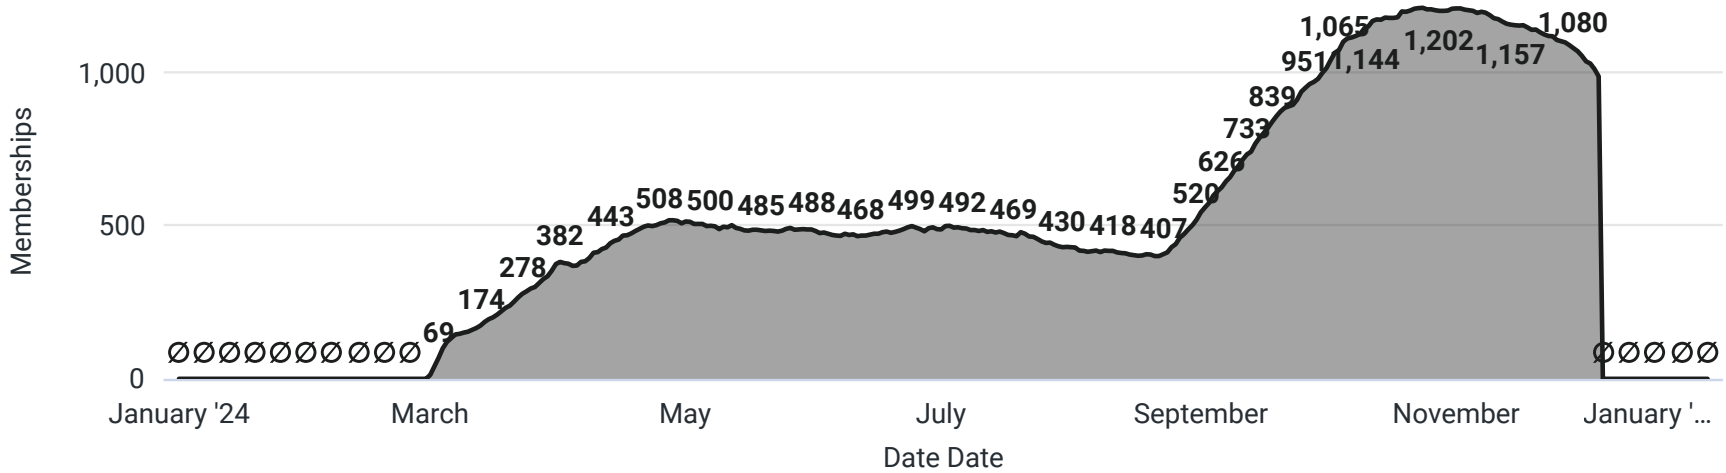

This Year So Far

	Total Rides	Median Distance Per Ride (Miles)	Median Minutes Per Ride	Active Customers	Total Ride Distance (Miles)	Total Riding Minutes
1	420,058	1.115	6	29,754	633,679.6...	4,554,754

VEO+ Memberships This Year