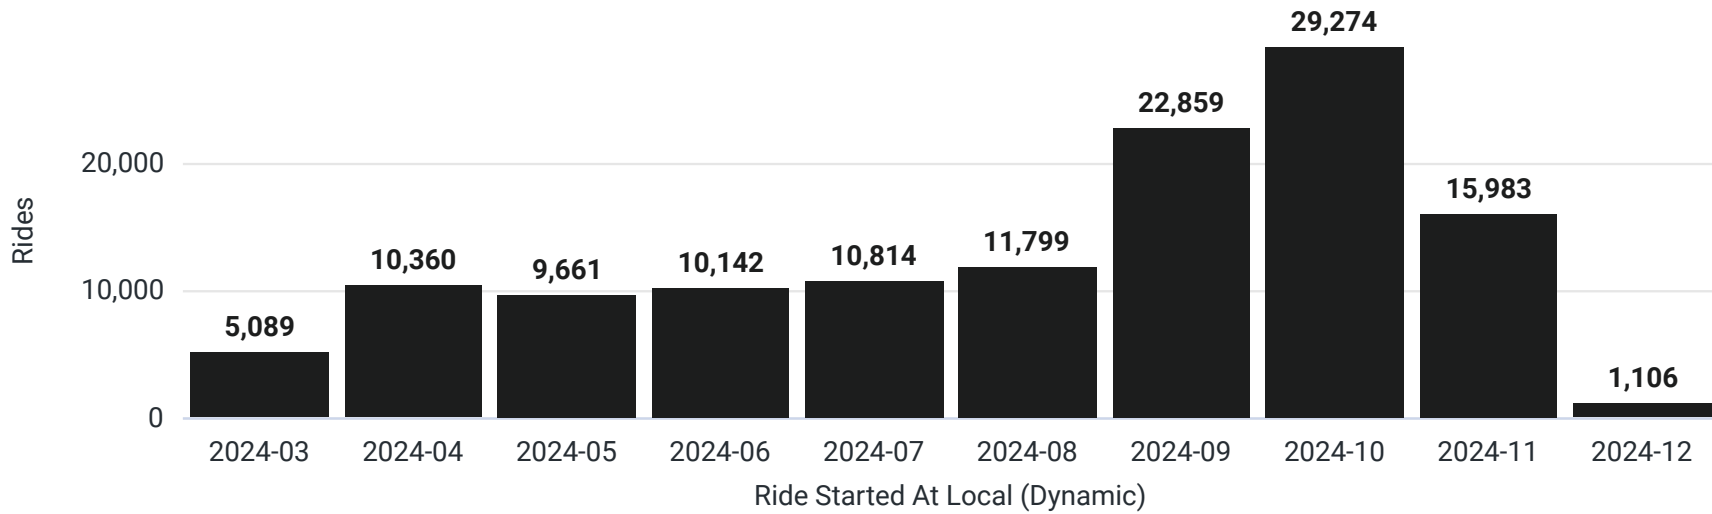

15,983

VEO+ Member Trips Last Month

VEO+ Member Trips This Year