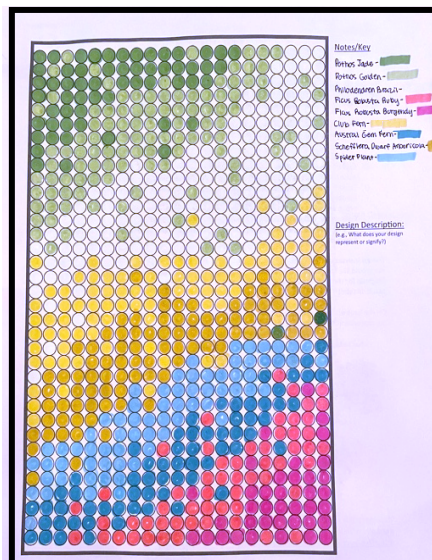

Green Wall Design Submissions

1

2

3

4

5

Plant Guide

Pothos Jade