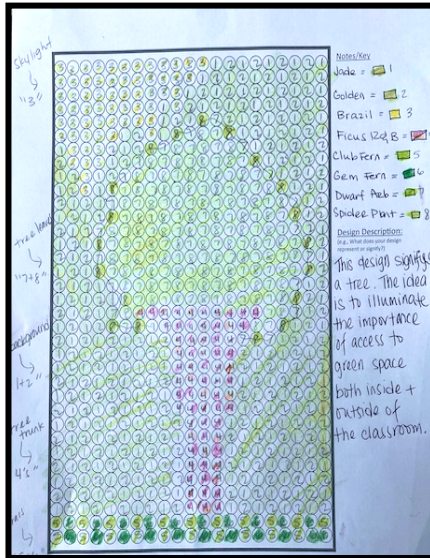

Green Wall Design Submissions

1

2

3

4

5

Plant Guide

Pothos Jade